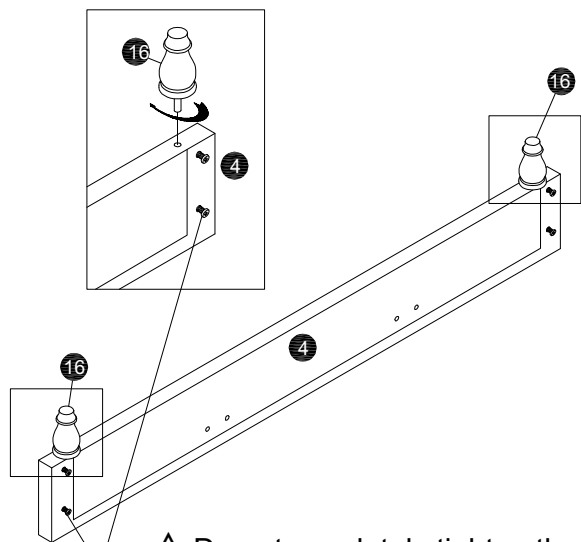

Installation & Assembly

When replacement request , please tell us
Component Alphabet and Model Number.

 Weight Limit:1000 LBS / 454 KG

A		M8x18	X16
B		M8x35	X19
C		M8x45	X2
D		D5mm	X1

1 Components

1	1	11	2
2	1	12	2
3	1	13	4
4	1	14	1
5	1	15	1
6	1	16	2
7	1	17	2
8	1	18	1
9	1	19	1
10	2	20	1

2

X4

⚠ Do not completely tighten the BOLTS A, leave half of the thread exposed.

3

X4

4

5

X7

6

7

8

9

⚠ After hanging up the NO.13 part, tighten all the screws.

10

11

12