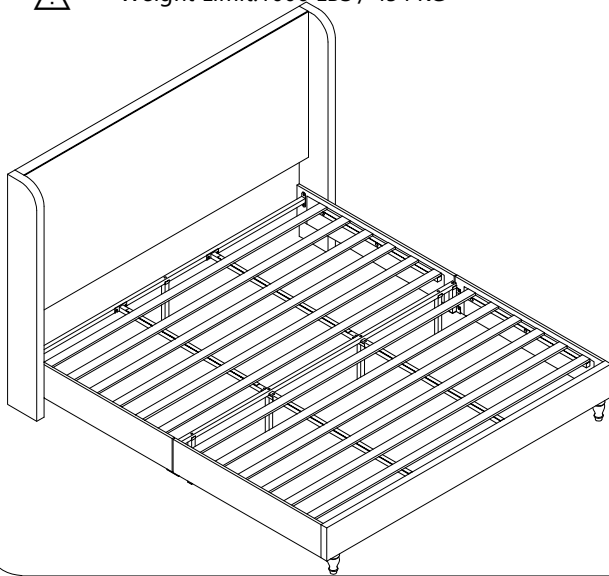

Installation & Assembly

When replacement request , please tell us
Component Alphabet and Model Number.

 Weight Limit:1000 LBS / 454 KG

A		M8x18	X16
B		M8x35	X19
C		M8x45	X2
D		D5mm	X1

1 Components

1	1	11	2
2	1	12	2
3	1	13	4
4	1	14	1
5	1	15	1
6	1	16	2
7	1	17	2
8	1	18	1
9	1	19	1
10	2	20	1

2

X4

⚠ Do not completely tighten the BOLTS A, leave half of the thread exposed.

3

X4

4

5

X7