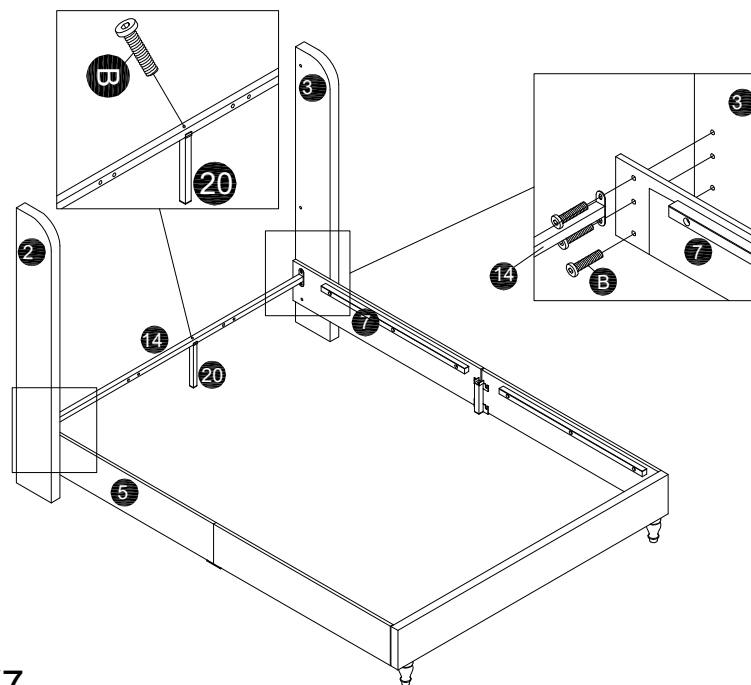

Installation & Assembly

When replacement request , please tell us
Component Alphabet and Model Number.

 Weight Limit:1000 LBS / 454 KG

A		M8x18	X16
B		M8x35	X19
C		M8x45	X2
D		D5mm	X1

1 Components

1	1	11	2
2	1	12	2
3	1	13	4
4	1	14	1
5	1	15	1
6	1	16	2
7	1	17	2
8	1	18	1
9	1	19	1
10	2	20	1

2

X4

⚠ Do not completely tighten the BOLTS A, leave half of the thread exposed.

3

X4

4

5

X7

6

7

8

9

⚠ After hanging up the NO.13 part, tighten all the screws.

10

11

12