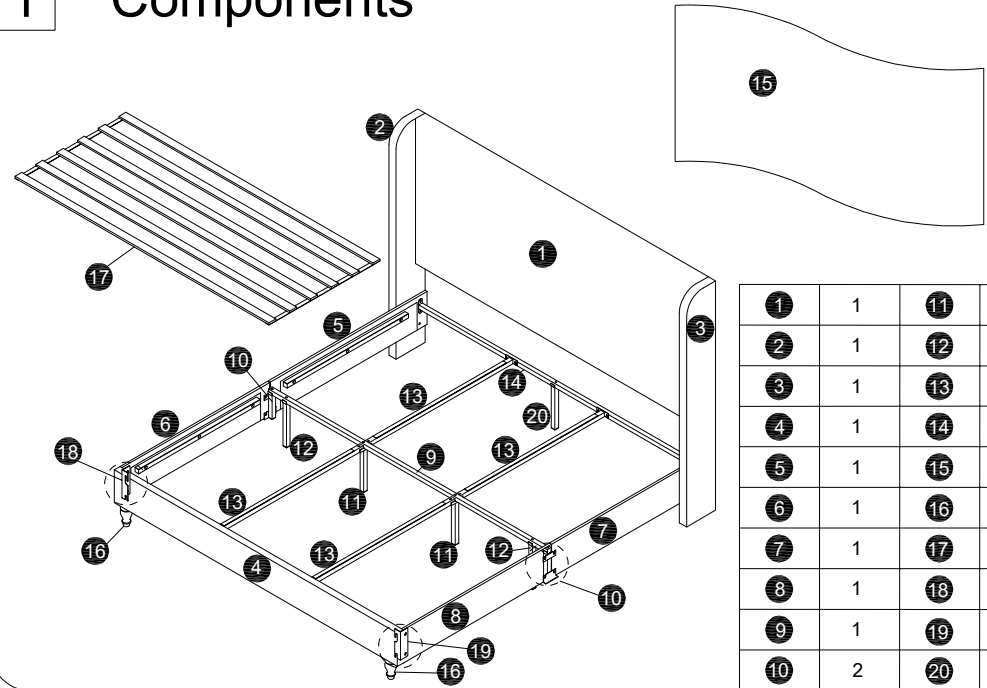

Installation & Assembly

When replacement request , please tell us
Component Alphabet and Model Number.

 Weight Limit:1000 LBS / 454 KG

A		M8x18	X16
B		M8x35	X19
C		M8x45	X2
D		D5mm	X1

1 Components

1	1	11	2
2	1	12	2
3	1	13	4
4	1	14	1
5	1	15	1
6	1	16	2
7	1	17	2
8	1	18	1
9	1	19	1
10	2	20	1

2

X4

⚠ Do not completely tighten the BOLTS A, leave half of the thread exposed.

3

X4

4

5

X7

6

7

8

9

⚠ After hanging up the NO.13 part, tighten all the screws.

10

11

12