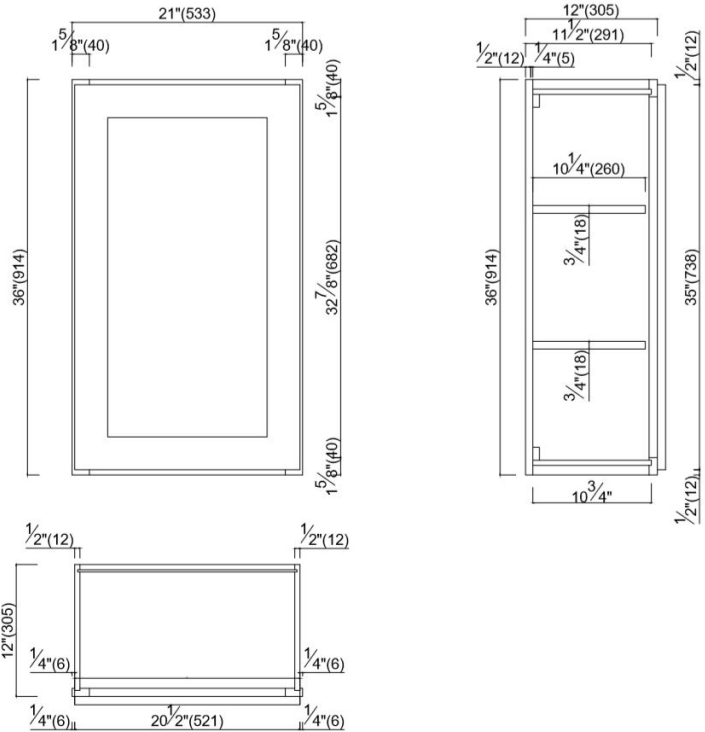

Fully Assembled Shaker Kitchen Wall Cabinet 21x36x12"
White Finish

SPECIFICATIONS

MATERIAL CONSTRUCTION:	Wood	FAKE DWR QTY:	0
WOOD SPECIES:	Plywood; Poplar	FAKE DWR LOCATION:	N/A
ASSEMBLED DIMENSIONS:	36" H x 21"W x 12" D	NUMBER OF SHELVES:	2
ASSEMBLED WEIGHT:	42.99 lbs.	SHELF STYLE:	Flat
KITCHEN CABINET TYPE:	Wall	ADJUSTIBLE SHELVES:	Yes
MOUNTING TYPE:	Wall Mount Surface	SHELF ADJUSTIBILITY INCREMENTS:	2.5"
CONSTRUCTION TYPE:	Face Frame	SHELF DIMENSIONS:	19.75"W x 10.25" D
HINGE STYLE:	Soft Close	SHELF THICKNESS:	0.75"
DOOR STYLE:	1 Door, Reversible Solid Wood Frame Shaker	SHELF MATERIAL:	Plywood; Wood
NUMBER OF DRAWERS:	0	FACE FRAME MATERIAL:	HDF
DRAWER DIMENSIONS 1:	N/A	SIDES MATERIAL:	Plywood; Poplar
DRAWER DIMENSIONS 2:	N/A	BOTTOM MATERIAL:	Plywood; Poplar
DRAWER DIMENSIONS 3:	N/A	BACK PANEL MATERIAL:	Plywood; Poplar
DWR BOX MATERIAL:	N/A	BACK BRACE MATERIAL:	Plywood; Poplar
DWR CONSTRUCTION:	N/A	TOE KICK INSET WIDTH:	N/A