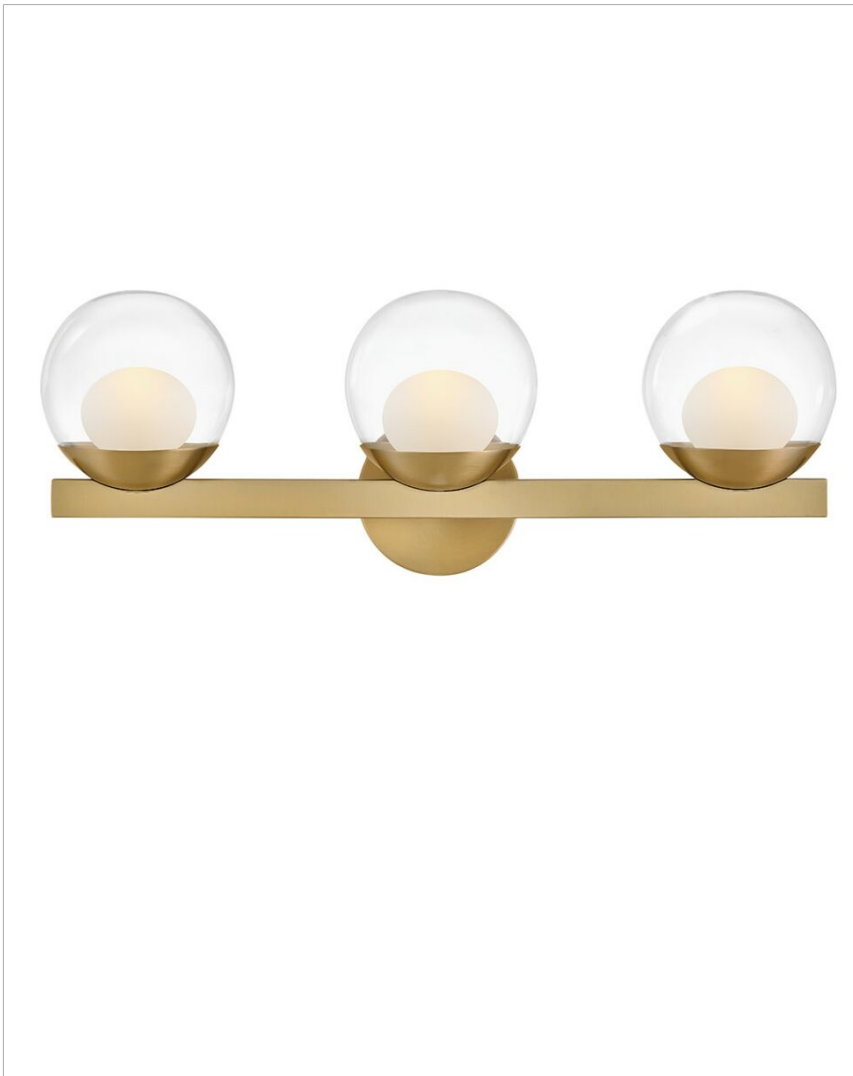

### MEDIUM THREE LIGHT VANITY

Sophisticated with an ultramodern twist, Sunni's sleek design showcases a distinctive glass globe that artfully layers a clear glass outside with an etched white interior. A minimal backplate and frame are finished in a bold Black or luxurious Lacquered Brass finish to easily complement your space.

DETAILS	
FINISH:	Lacquered Brass
MATERIAL:	Steel
GLASS:	Clear Dome
DIMMABLE:	YES - CL TYPE DIMMER (SSL7A)

DIMENSIONS	
WIDTH:	24"
HEIGHT:	9"
WEIGHT:	4.5lb
BACK PLATE:	5.25" Dia.
EXTENSION:	7.5"
TOP TO OUTLET:	6.25"

LIGHT SOURCE	
LIGHT SOURCE:	Socketed
WATTAGE:	3-5w G9 LED *Included
VOLTAGE:	120v

SHIPPING	
CARTON LENGTH:	25.8
CARTON WIDTH:	9.5
CARTON HEIGHT:	12.5
CARTON WEIGHT:	6

#### PRODUCT DETAILS:

- Fixture can be mounted either up or down
- Suitable for use in damp locations as defined by NEC and CEC. Meets United States UL Underwriters Laboratories & CSA Canadian Standards Association Product Safety Standards.
- Bold silhouette with dramatic details creates a modern statement
- LED Bulbs carry a 3-year limited warranty
- Mounting hardware is hidden on the back plate to ensure a clean silhouette
- G9 LED lamp required