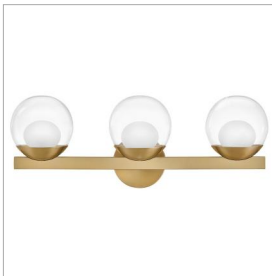

SUNNI

57443LCB-LL

MEDIUM THREE LIGHT VANITY

Sophisticated with an ultramodern twist, Sunni's sleek design showcases a distinctive glass globe that artfully layers a clear glass outside with an etched white interior. A minimal backplate and frame are finished in a bold Black or luxurious Lacquered Brass finish to easily complement your space.

DETAILS	
FINISH:	Lacquered Brass
MATERIAL:	Steel
GLASS:	Clear Dome
DIMMABLE:	YES - CL TYPE DIMMER (SSL7A)

DIMENSIONS	
WIDTH:	24"
HEIGHT:	9"
WEIGHT:	4.5lb
BACK PLATE:	5.25" Dia.
EXTENSION:	7.5"
TOP TO OUTLET:	6.25"

LIGHT SOURCE	
LIGHT SOURCE:	Socketed
WATTAGE:	3-5w G9 LED *Included
VOLTAGE:	120v

SHIPPING	
CARTON LENGTH:	25.8
CARTON WIDTH:	9.5
CARTON HEIGHT:	12.5
CARTON WEIGHT:	6

PRODUCT DETAILS:

- Fixture can be mounted either up or down
- Suitable for use in damp locations as defined by NEC and CEC. Meets United States UL Underwriters Laboratories & CSA Canadian Standards Association Product Safety Standards.
- Bold silhouette with dramatic details creates a modern statement
- LED Bulbs carry a 3-year limited warranty
- Mounting hardware is hidden on the back plate to ensure a clean silhouette
- G9 LED lamp required