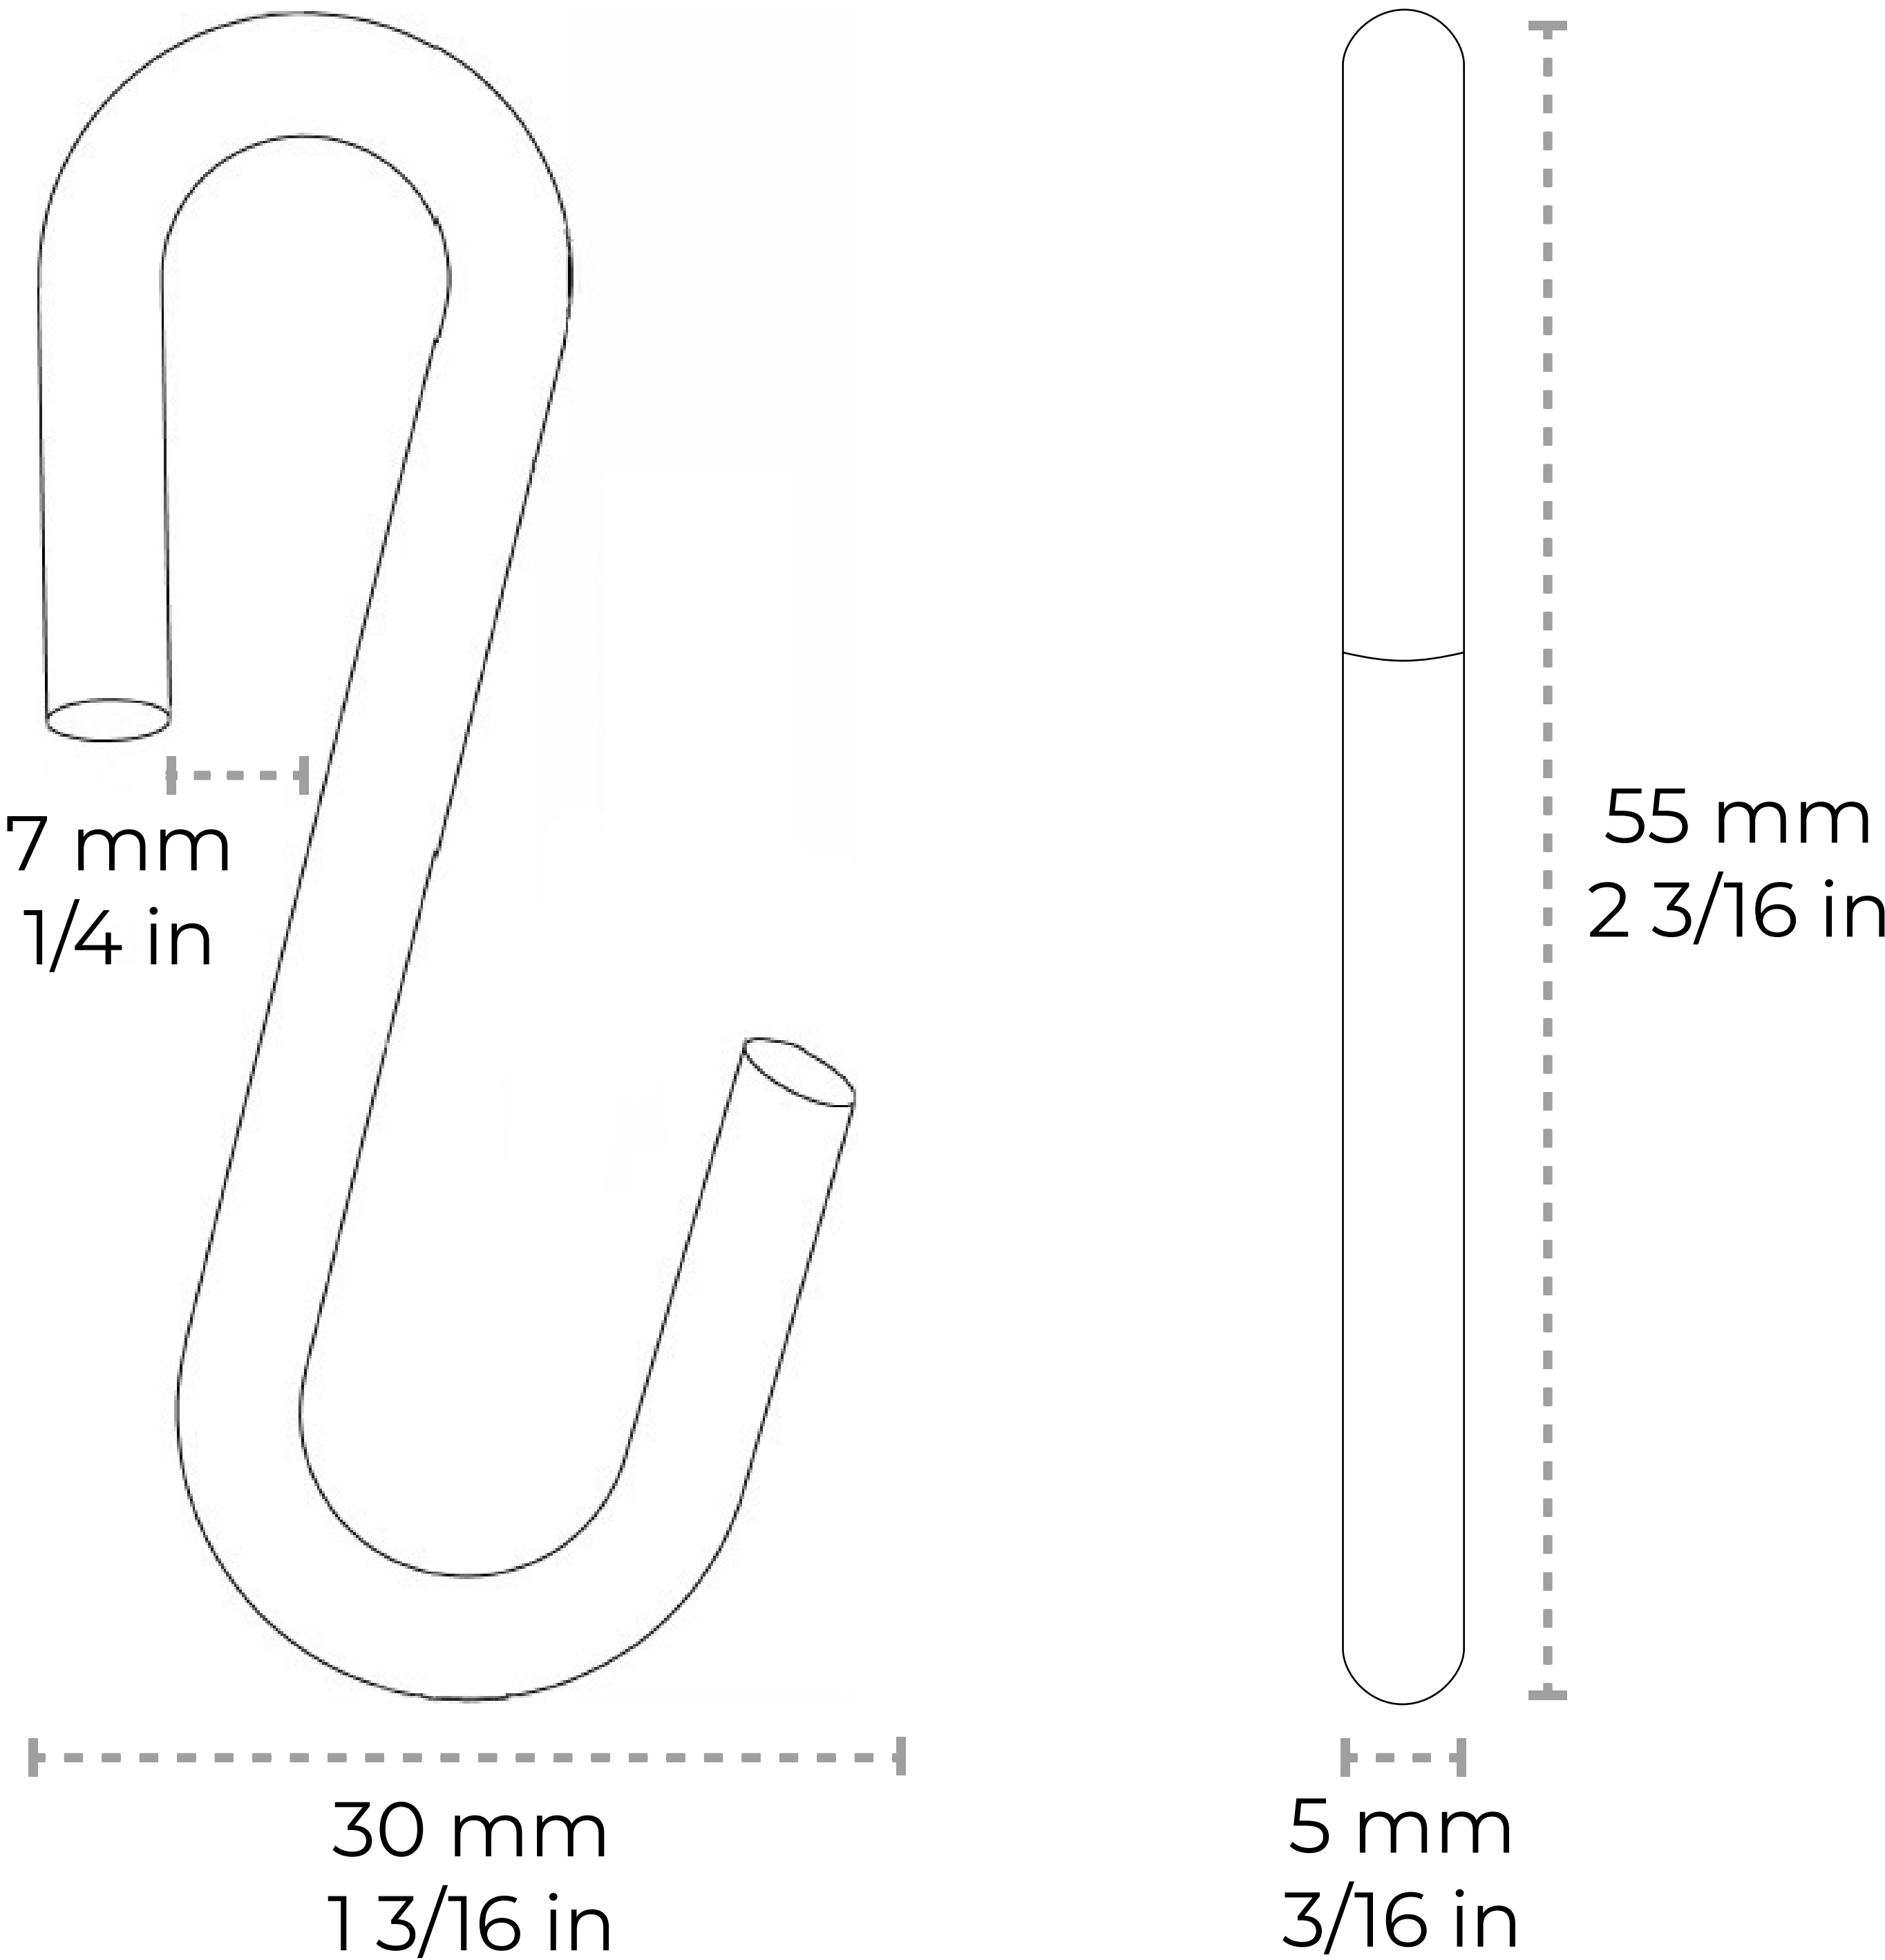

SH-SS03-55

[S-Hook SS03] Stainless Steel S-Hook

Material	Stainless Steel	
Weight	0.04 lbs	
Max Load	150 lbs	
Gauge	5	
Length	55 mm	2 3/16 in
Width	30 mm	1 3/16 in
Diameter	5 mm	3/16 in
Opening Length	7 mm	1/4 in