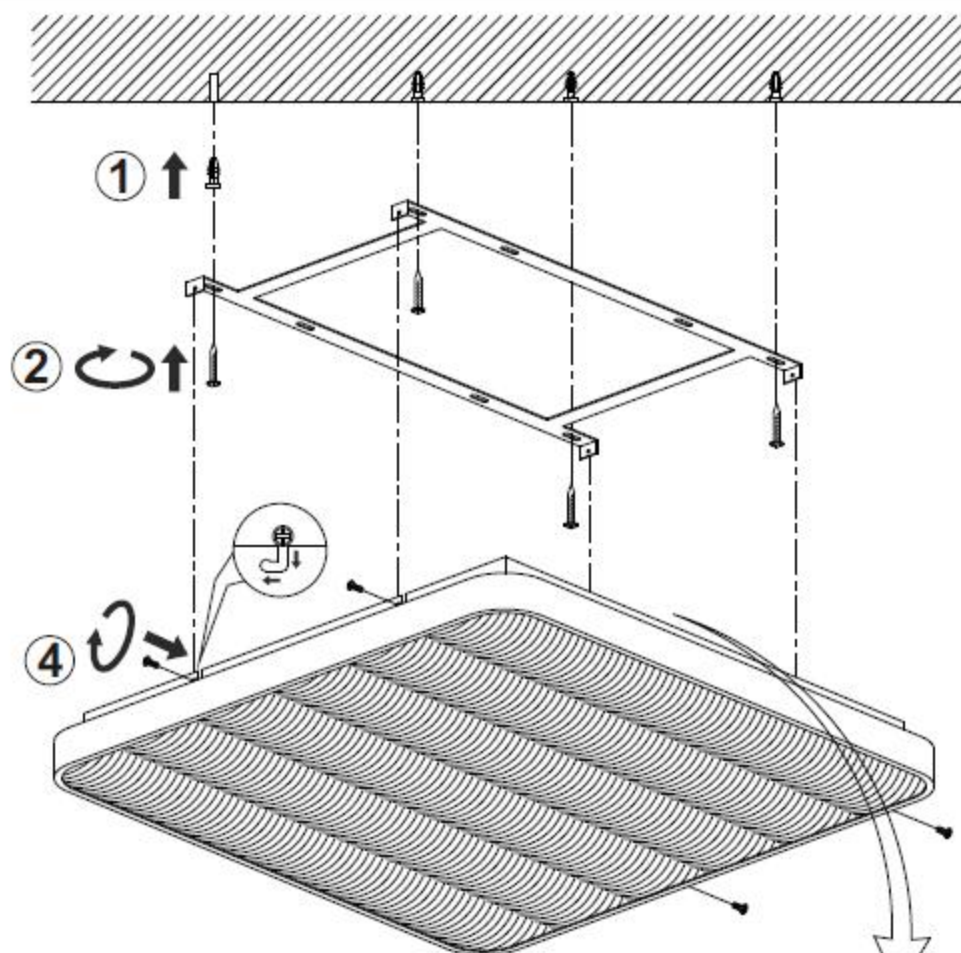

## Assembly Instructions / Instrucciones De Montaje

LED 48W (INCL.)  
220-240V 50/60Hz

### NOTE:

- a. This lighting is only for indoor use.
- b. Do not switch on before assembling.