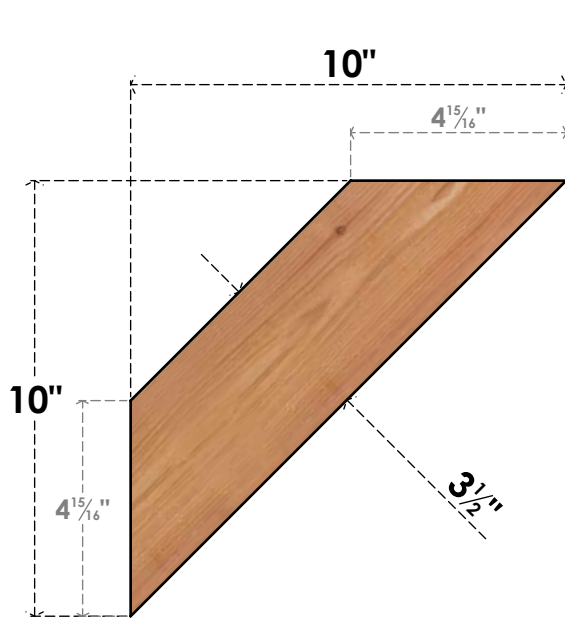

BRC04X10X10TRA00SWR

3 1/2"W X 10"D X 10"H TRADITIONAL SMOOTH BRACE, WESTERN RED CEDAR

SIDE

FRONT

EKENA MILLWORK
2300 WEST MAIN ST.
CLARKSVILLE, TX 75426
TOLL FREE: 866-607-0453
WWW.EKENAMILLWORK.COM

NOTES

1. INSTALLATION TO BE COMPLETED IN ACCORDANCE WITH MANUFACTURER'S SPECIFICATIONS.
2. DRAWING MAY NOT BE TO SCALE
3. THIS DRAWING IS INTENDED FOR DESIGN AND PLANNING PURPOSES ONLY.
4. ALL INFORMATION CONTAINED HEREIN WAS CURRENT AT THE TIME OF DEVELOPMENT BUT MUST BE REVIEWED AND APPROVED BY THE PRODUCT MANUFACTURER TO BE CONSIDERED ACCURATE.
5. PRODUCTS ARE NOT KILN DRIED. THIS ITEM IS UNIQUE AND WILL CONTAIN THE NATURAL VARIATIONS THAT THE WOOD SPECIES OFFERS. THIS MAY RESULT IN VARIATIONS UP TO 1/4"