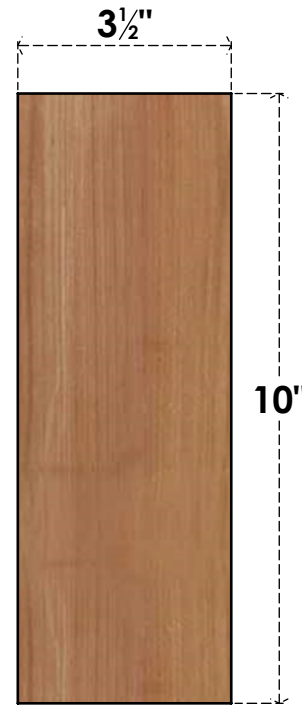

BRC04X10X10TRA00SWR

3 1/2"W X 10"D X 10"H TRADITIONAL SMOOTH BRACE, WESTERN RED CEDAR

SIDE

FRONT

EKENA MILLWORK
2300 WEST MAIN ST.
CLARKSVILLE, TX 75426
TOLL FREE: 866-607-0453
WWW.EKENAMILLWORK.COM

NOTES

1. INSTALLATION TO BE COMPLETED IN ACCORDANCE WITH MANUFACTURER'S SPECIFICATIONS.
2. DRAWING MAY NOT BE TO SCALE
3. THIS DRAWING IS INTENDED FOR DESIGN AND PLANNING PURPOSES ONLY.
4. ALL INFORMATION CONTAINED HEREIN WAS CURRENT AT THE TIME OF DEVELOPMENT BUT MUST BE REVIEWED AND APPROVED BY THE PRODUCT MANUFACTURER TO BE CONSIDERED ACCURATE.
5. PRODUCTS ARE NOT KILN DRIED. THIS ITEM IS UNIQUE AND WILL CONTAIN THE NATURAL VARIATIONS THAT THE WOOD SPECIES OFFERS. THIS MAY RESULT IN VARIATIONS UP TO 1/4"