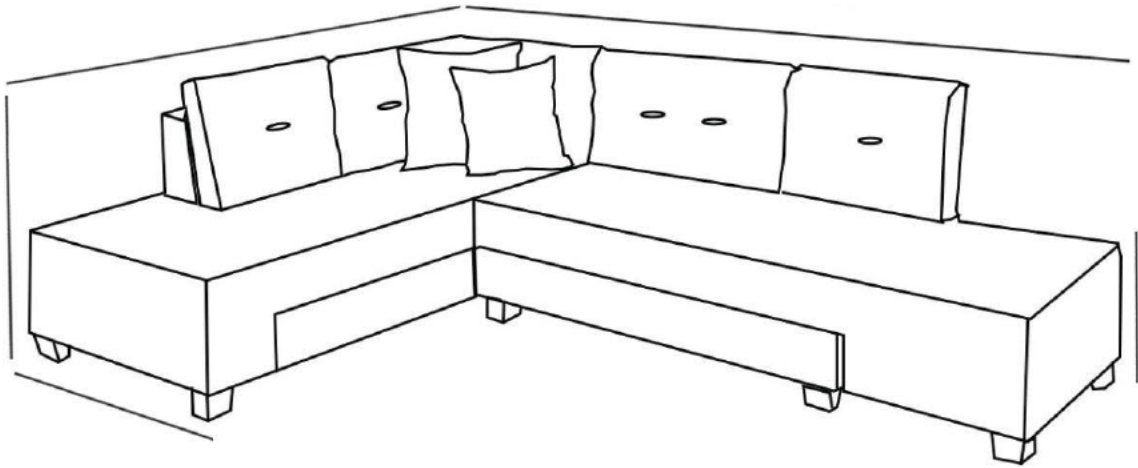

# Corner Sofa Bed

## Item Features

- ★The product interior frame is constructed with the combination of timber and particle board and it is produced by strengthening with the necessary connectors and glue.
- ★Legs are made of hard plastic in walnut color.
- ★Cushions are filled with 4.7" (12 cm) soft gray foam.
- ★Pillows are produced by mixing hollow-fill fiber mix with a particle foam.
- ★Easy to clean, 100% woven polyester and cotton blend fabric is used for upholstery/cover.
- ★All materials are made from human-health and environment friendly materials.
- ★Only furniture legs are required to install.
- ★Power drill will be enough to install the furniture.
- ★Comes with assembly instruction.
- ★Legs and hardware parts come with the package