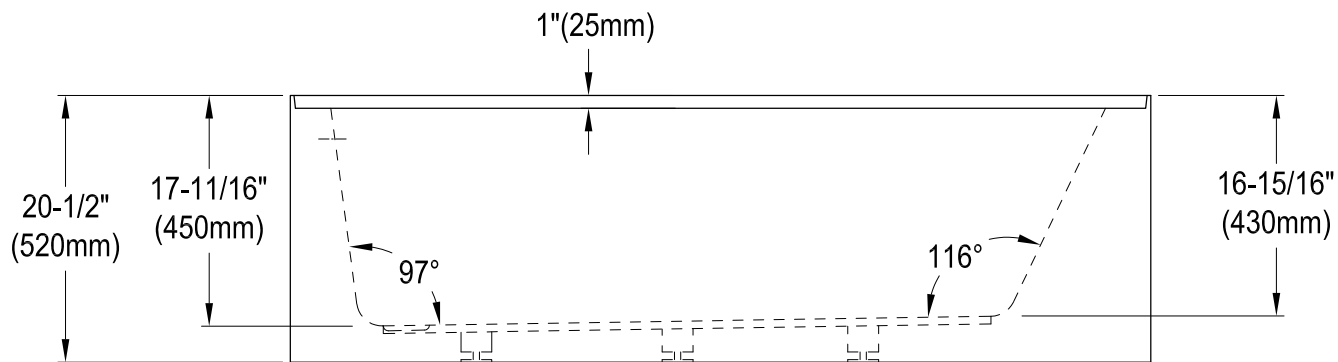

# CVTAP663222L1,7,8

66" Acrylic Alcove Tub with Left Hand Drain Hole

M10 x 55 (5 pcs)

# CVTAP663222L1,7,8

21" Tub Waste & Overflow with Tip Toe Drain, 20 Gauge