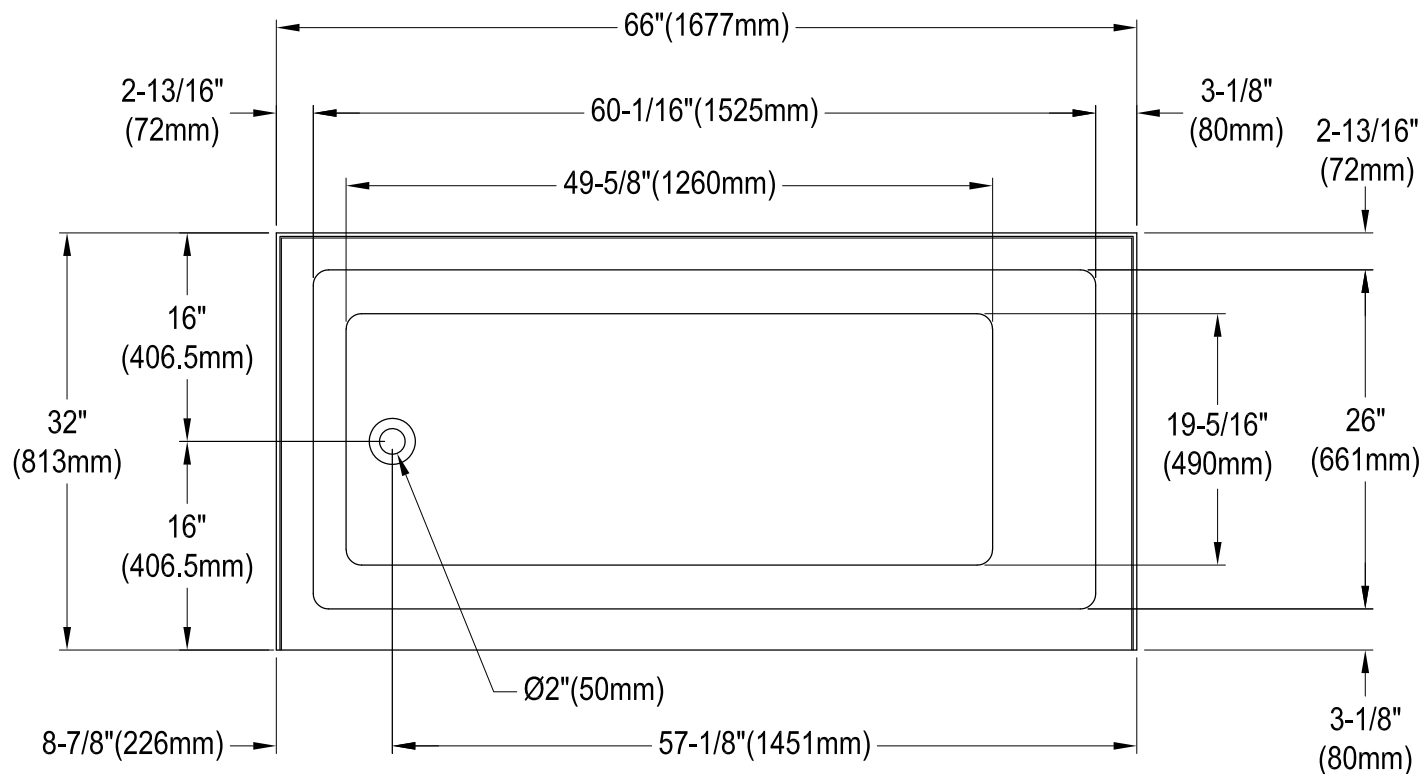

# CVTAP663222L1,7,8

66" Acrylic Alcove Tub with Left Hand Drain Hole

M10 x 55 (5 pcs)

# CVTAP663222L1,7,8

21" Tub Waste & Overflow with Tip Toe Drain, 20 Gauge