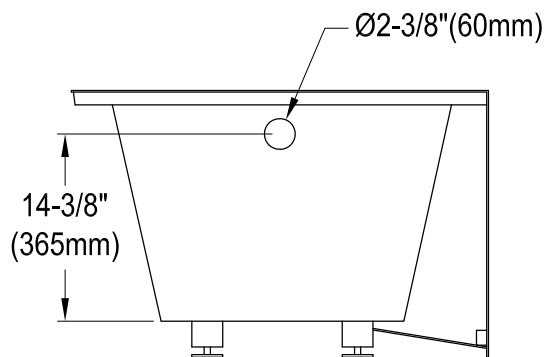

# CVTAP663222L1,7,8

66" Acrylic Alcove Tub with Left Hand Drain Hole

M10 x 55 (5 pcs)

# CVTAP663222L1,7,8

21" Tub Waste & Overflow with Tip Toe Drain, 20 Gauge