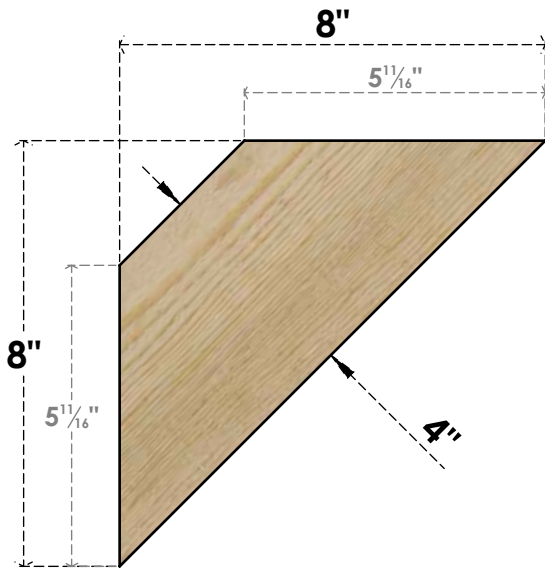

BRC06X08X08TRA00RDF

6"W X 8"D X 8"H TRADITIONAL ROUGH SAWN BRACE, DOUGLAS FIR

SIDE

FRONT

EKENA MILLWORK
2300 WEST MAIN ST.
CLARKSVILLE, TX 75426
TOLL FREE: 866-607-0453
WWW.EKENAMILLWORK.COM

NOTES

1. INSTALLATION TO BE COMPLETED IN ACCORDANCE WITH MANUFACTURER'S SPECIFICATIONS.
2. DRAWING MAY NOT BE TO SCALE
3. THIS DRAWING IS INTENDED FOR DESIGN AND PLANNING PURPOSES ONLY.
4. ALL INFORMATION CONTAINED HEREIN WAS CURRENT AT THE TIME OF DEVELOPMENT BUT MUST BE REVIEWED AND APPROVED BY THE PRODUCT MANUFACTURER TO BE CONSIDERED ACCURATE.
5. PRODUCTS ARE NOT KILN DRIED. THIS ITEM IS UNIQUE AND WILL CONTAIN THE NATURAL VARIATIONS THAT THE WOOD SPECIES OFFERS. THIS MAY RESULT IN VARIATIONS UP TO 1/4"