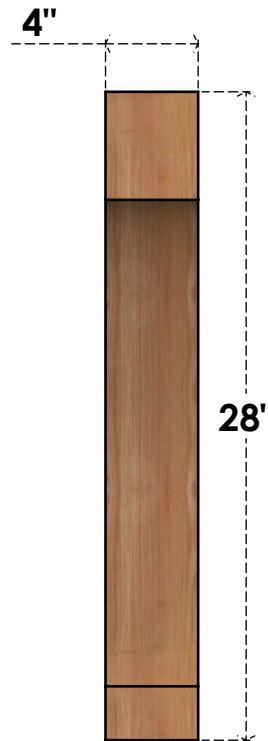

# BRC04X20X28IMP00RWR

4"W X 20"D X 28"H IMPERIAL ROUGH SAWN BRACE, WESTERN RED CEDAR

**SIDE**

**FRONT**

EKENA MILLWORK  
 2300 WEST MAIN ST.  
 CLARKSVILLE, TX 75426  
 TOLL FREE: 866-607-0453  
 WWW.EKENAMILLWORK.COM

**NOTES**

1. INSTALLATION TO BE COMPLETED IN ACCORDANCE WITH MANUFACTURER'S SPECIFICATIONS.
2. DRAWING MAY NOT BE TO SCALE
3. THIS DRAWING IS INTENDED FOR DESIGN AND PLANNING PURPOSES ONLY.
4. ALL INFORMATION CONTAINED HEREIN WAS CURRENT AT THE TIME OF DEVELOPMENT BUT MUST BE REVIEWED AND APPROVED BY THE PRODUCT MANUFACTURER TO BE CONSIDERED ACCURATE.
5. PRODUCTS ARE NOT KILN DRIED. THIS ITEM IS UNIQUE AND WILL CONTAIN THE NATURAL VARIATIONS THAT THE WOOD SPECIES OFFERS. THIS MAY RESULT IN VARIATIONS UP TO 1/4"