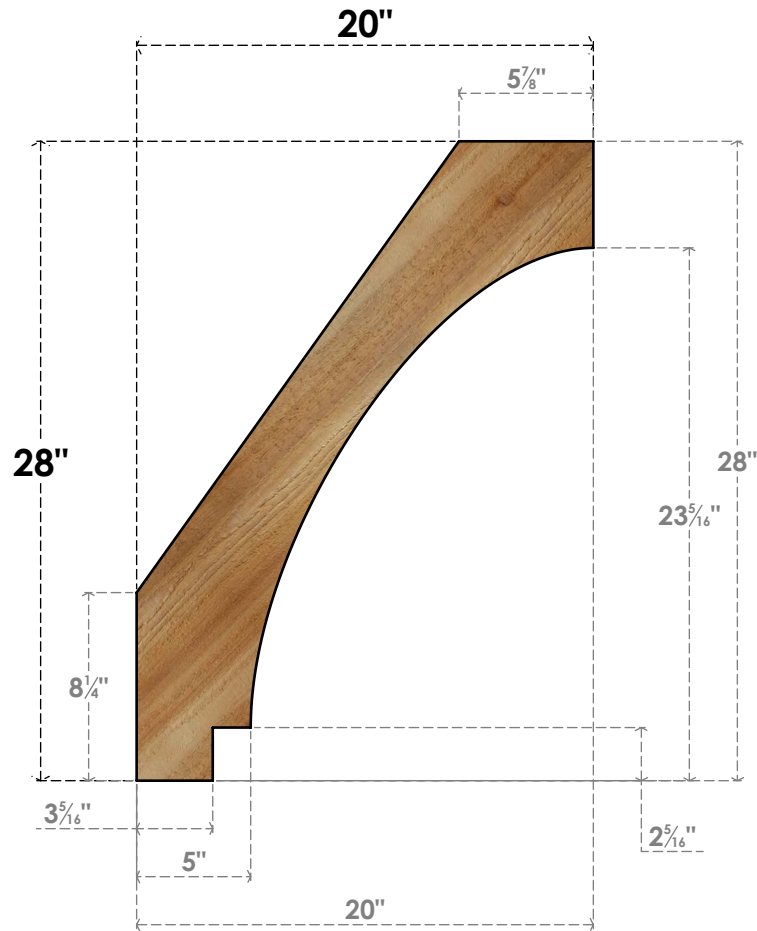

# BRC04X20X28IMP00RWR

4"W X 20"D X 28"H IMPERIAL ROUGH SAWN BRACE, WESTERN RED CEDAR

**SIDE**

**FRONT**

EKENA MILLWORK  
 2300 WEST MAIN ST.  
 CLARKSVILLE, TX 75426  
 TOLL FREE: 866-607-0453  
 WWW.EKENAMILLWORK.COM

**NOTES**

1. INSTALLATION TO BE COMPLETED IN ACCORDANCE WITH MANUFACTURER'S SPECIFICATIONS.
2. DRAWING MAY NOT BE TO SCALE
3. THIS DRAWING IS INTENDED FOR DESIGN AND PLANNING PURPOSES ONLY.
4. ALL INFORMATION CONTAINED HEREIN WAS CURRENT AT THE TIME OF DEVELOPMENT BUT MUST BE REVIEWED AND APPROVED BY THE PRODUCT MANUFACTURER TO BE CONSIDERED ACCURATE.
5. PRODUCTS ARE NOT KILN DRIED. THIS ITEM IS UNIQUE AND WILL CONTAIN THE NATURAL VARIATIONS THAT THE WOOD SPECIES OFFERS. THIS MAY RESULT IN VARIATIONS UP TO 1/4"