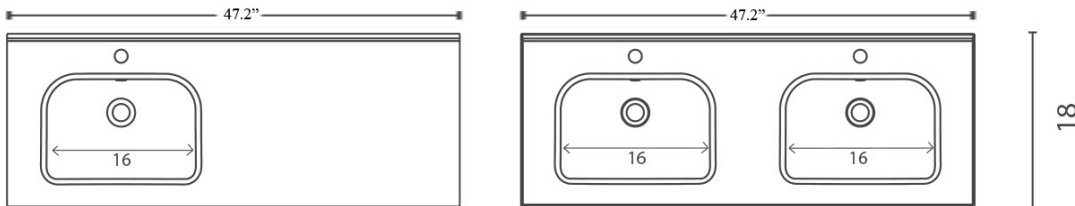

Collection Slim	Model Slim 90	Dimensions Metric <i>1 inch = 2.54 cm</i> <i>1 inch = 25.4 mm</i>	 1051 Lea Drive - Collegeville, PA 19426 Tel. 215 513 9400 - Fax 610 831 0215 www.ws bathcollections.com - info@ws bathcollections.com
-----------------------------	---------------------------	---	---

Slim 60

Slim 70

Slim 80

Slim 90

Slim 100

Slim 120

Slim 120 L

Slim 120 DBL

Notes

- Faucet hole 1.4"
- Back edge to center faucet hole 2.5"
- Back edge to center of drain hole 8.0"

Collection
Slim

Model |
Slim 60 - Slim 70
Slim 80 - Slim 90
Slim 120 - Slim 120 L
Slim 120 DBL

Dimensions Metric
1 inch = 2.54 cm
1 inch = 25.4 mm