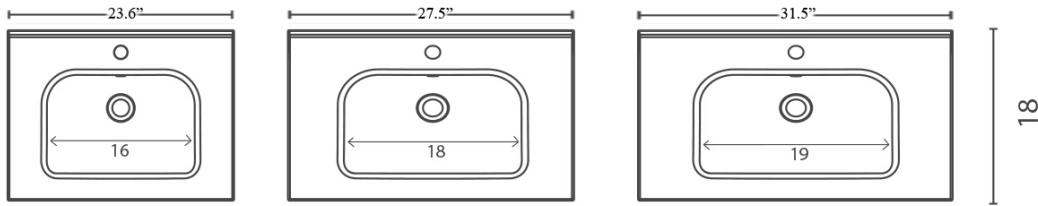

Slim 90

Features

- Bathroom Sink With Integrated Sink and Top
- Made of Ceramic
- Glossy White
- With Overflow
- Drop-In Installation or as Vanity Top and Sink
- With One Faucet Hole
- Made in Spain

Related Items:

- WSBC 53991 | Push Waste Drain
- WSBC 53922 | Decorative Trap

Finishes:

 Glossy White

SKU# | Options:

- Slim 90 | Glossy White

* WS Bath Collections reserves the right to revise dimensions or information on this sheet without notice

Collection Slim	Model Slim 90	Dimensions Metric <i>1 inch = 2.54 cm</i> <i>1 inch = 25.4 mm</i>	 1051 Lea Drive - Collegeville, PA 19426 Tel. 215 513 9400 - Fax 610 831 0215 www.ws bathcollections.com - info@ws bathcollections.com
-----------------------------	---------------------------	---	---

Notes

- Faucet hole 1.4"
- Back edge to center faucet hole 2.5"
- Back edge to center of drain hole 8.0"

Collection
Slim

Model |
Slim 60 - Slim 70
Slim 80 - Slim 90
Slim 120 - Slim 120 L
Slim 120 DBL

Dimensions Metric
1 inch = 2.54 cm
1 inch = 25.4 mm