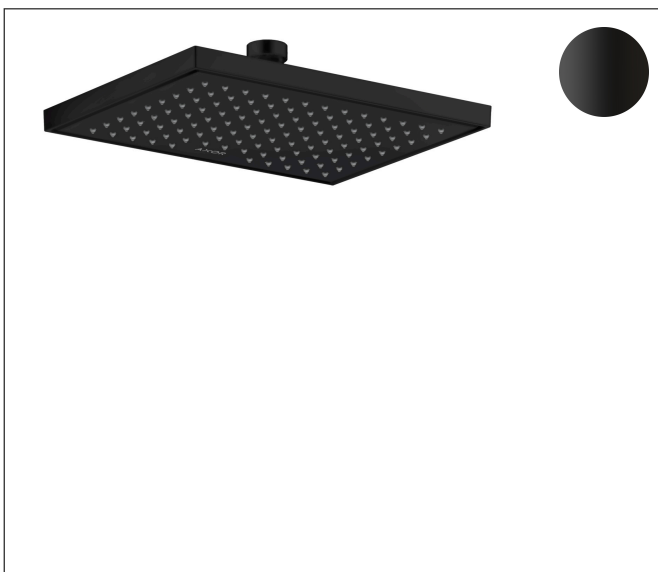

Brand	AXOR
Art. Name	<b>AXOR ShowerSolutions</b> Showerhead 245/185 1-Jet, 1.75 GPM
Art. Nr.	35371671
Surface	matte black
Pos.	1

## Product Picture

## Features

- Shower head size: 245 x 185 mm
- Spray modes: Rain
- Spray face finish: Fully-finished matching spray face
- Flow: 1.75 GPM (6.6 L/Min)
- Showerhead removable for cleaning