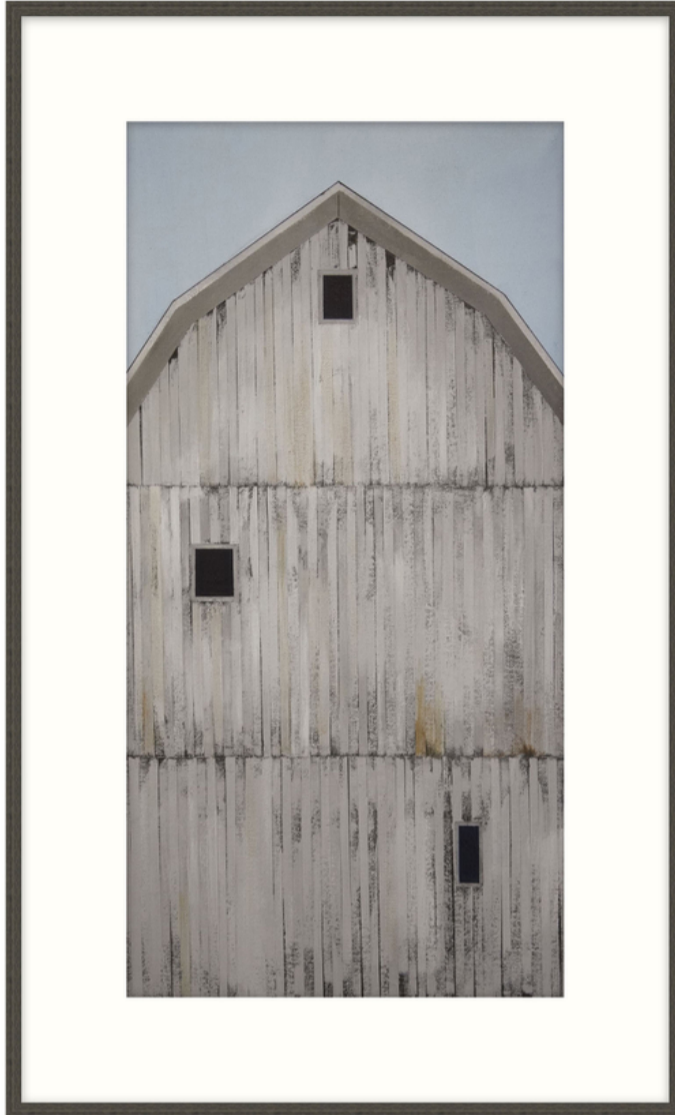

THEODORE ALEXANDER

Smokey Ridge 1

D2778S55547-4758

Smokey Ridge 1 is a nostalgic work of art on textured paper. Filling the picture plane surface, the quintessential view of the back of the American Barn captures the attention and focus of the viewer. Across three levels, line plays a distinct role by outlining patchwork shapes, vertical slatting, and antique framed windows. A muted color palette underscores the weather-worn tone of the work, while dimensionality is achieved through a skillful palette of vanilla, onyx, and dark brown. The first of a three-part series on textured paper, Smokey Ridge 1 gracefully captures the nostalgia of an iconic form in this addition ART by TA.

► Textured Paper - Single Matboard, M4 - Warm White Smooth + White Core Width:6", F1364 - Gray Oak Cap Frame - Width: 0.77

W 29 x D 1¼ x H 44 inches

Material(s):

Collection: Art by TA

Style: Modern / Formal Modern

Type: Décor / Wall Art