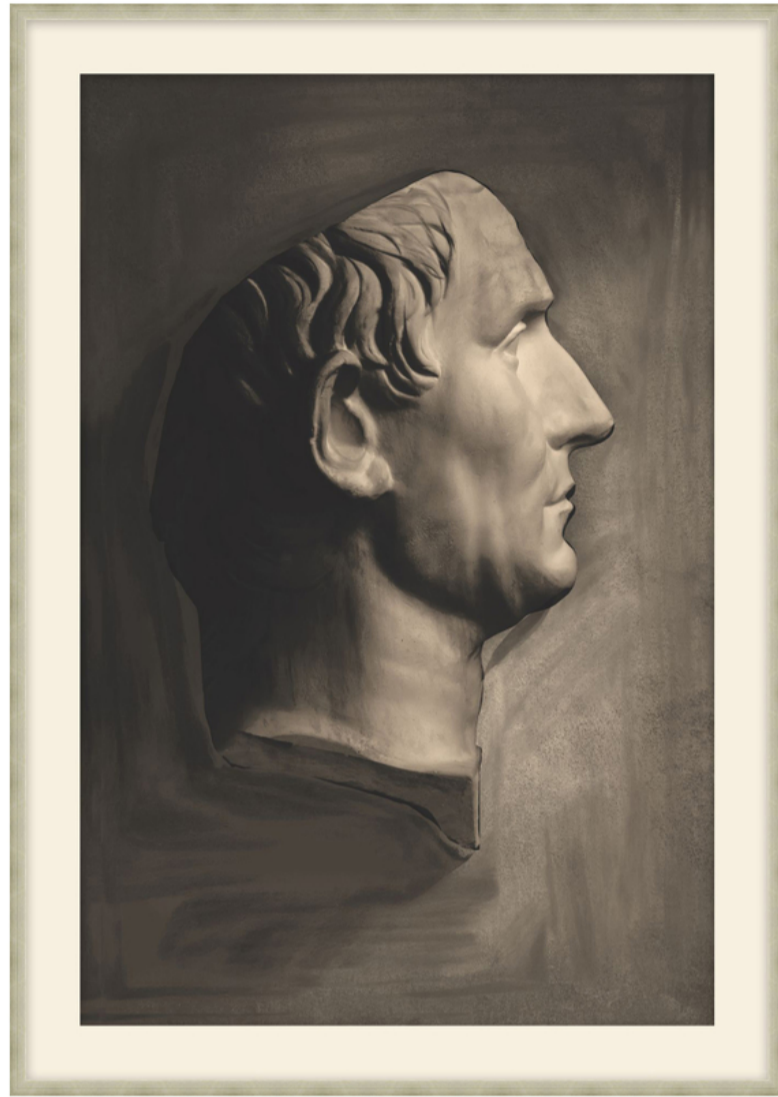

# THEODORE ALEXANDER

## Roman Profile 5

D3128S62542-5115

Wood Frame

Textured Paper - Floated Deckled

M4 - Warm White Smooth + White Core Width:2.5"

W 15½ x D 1¼ x H 19½ inches

Material(s):

Collection: Art by TA

Style: Modern / Formal Modern

Type: Décor / Wall Art