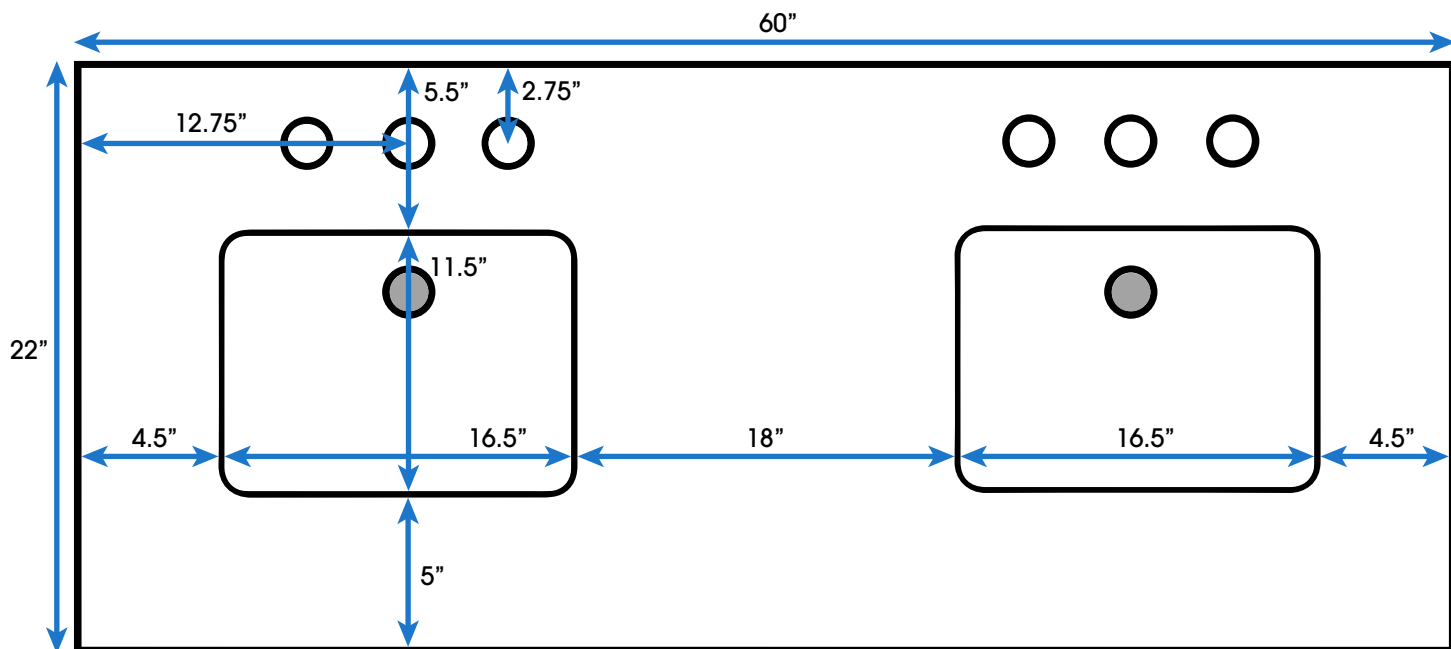

# ***Hudson 60-inch Double Bath Vanity*** **(Top View)**

**All measurements are approximate and rounded to the nearest quarter inch  
Please allow for a slight margin of error**