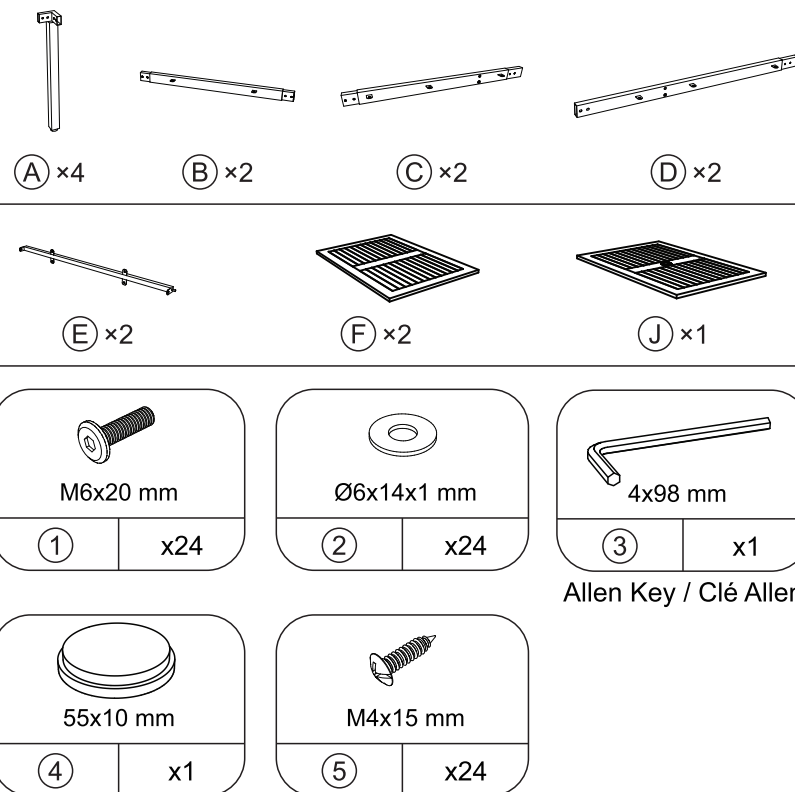

Outdoor Patio Table
Table de Patio d'Extérieur

THIS INSTRUCTION BOOKLET CONTAINS **IMPORTANT** SAFETY INFORMATION.
PLEASE READ AND KEEP FOR FUTURE REFERENCE.

EN

Before You Start

- ⚠ Please read all instructions carefully.
- ⚠ Retain instructions for future reference.
- ⚠ Separate and count all parts and hardware.
- ⚠ Read through each step carefully and follow the proper order.
- ⚠ We recommend that, where possible, all items are assembled near to the area in which they will be placed in use, to avoid moving the product unnecessarily once assembled.
- ⚠ Always place the product on a flat, steady and stable surface.
- ⚠ Keep all small parts and packaging materials for this product away from babies and children as they potentially pose a serious choking hazard.

5

Notes: No pre-drilled holes, twist the screw into wood panel directly.
/Remarques: Pas de trous pré-perçés, vissez directement la vis dans le panneau de bois.

The top side of the wooden table top.
/La face supérieure du plateau de table en bois.

The bottom side of the wooden table top.
/La face inférieure du plateau en bois.

6

EN

Return / Damage Claim Instructions

- ⚠ **DO NOT discard the box / original packaging.**
In case a return is required, the item must be returned in original box. Without this your return will not be accepted.
- ⚠ **Take a photo of the box markings.**
A photo of the markings (text) on the side of the box is required in case a part is needed for replacement. This helps our staff identify your product number to ensure you receive the correct parts.
- ⚠ **Take a photo of the damaged part (if applicable).**
A photo of the damage is always required to file a claim and get your replacement or refund processed quickly. Please make sure you have the box even if it is damaged.
- ⚠ **Send us an email with the images requested.**
Email us directly from marketplace where your item was purchased with the attached images and a description of your claim.