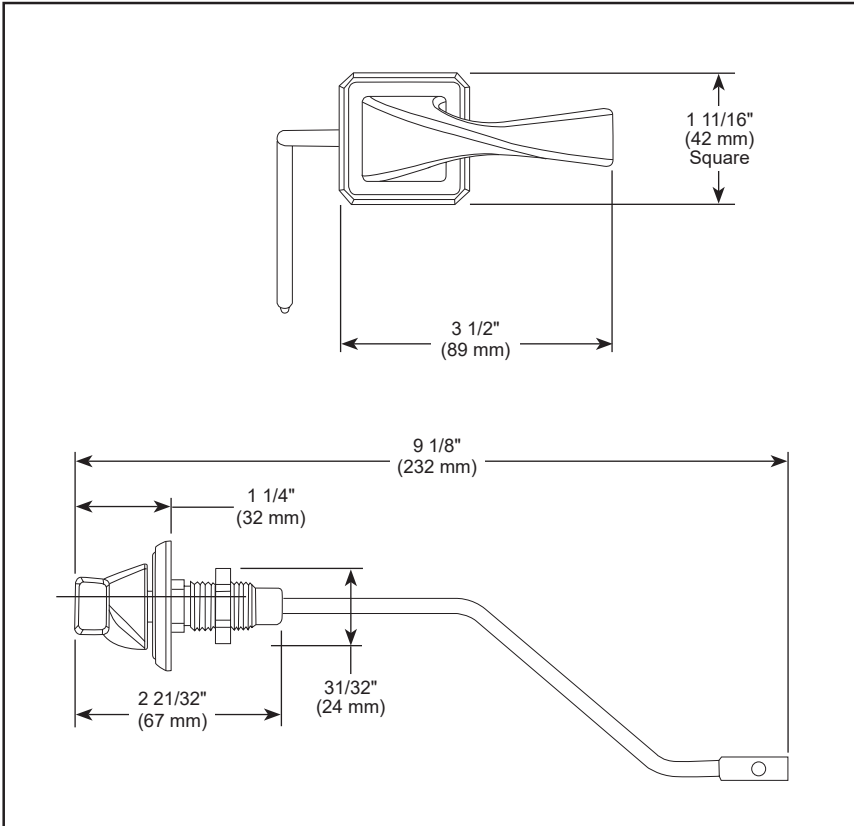

BRIZO®

ACCESSORIES

- Virage® Bath Collection
- Side Mount Flush Lever

STANDARD SPECIFICATIONS:

- Installation instructions included with product.

WARRANTY

- Parts and Finish – Lifetime limited warranty; or for commercial purchasers, 10 years for multi-family residential (apartments and condominiums) and 5 years for all other commercial uses, in each case from the date the product is received by the original purchaser or their authorized representative (installation contractor, etc.
- Please go to www.brizo.com for the complete details of our limited warranty.

▲ Designate proper finish suffix