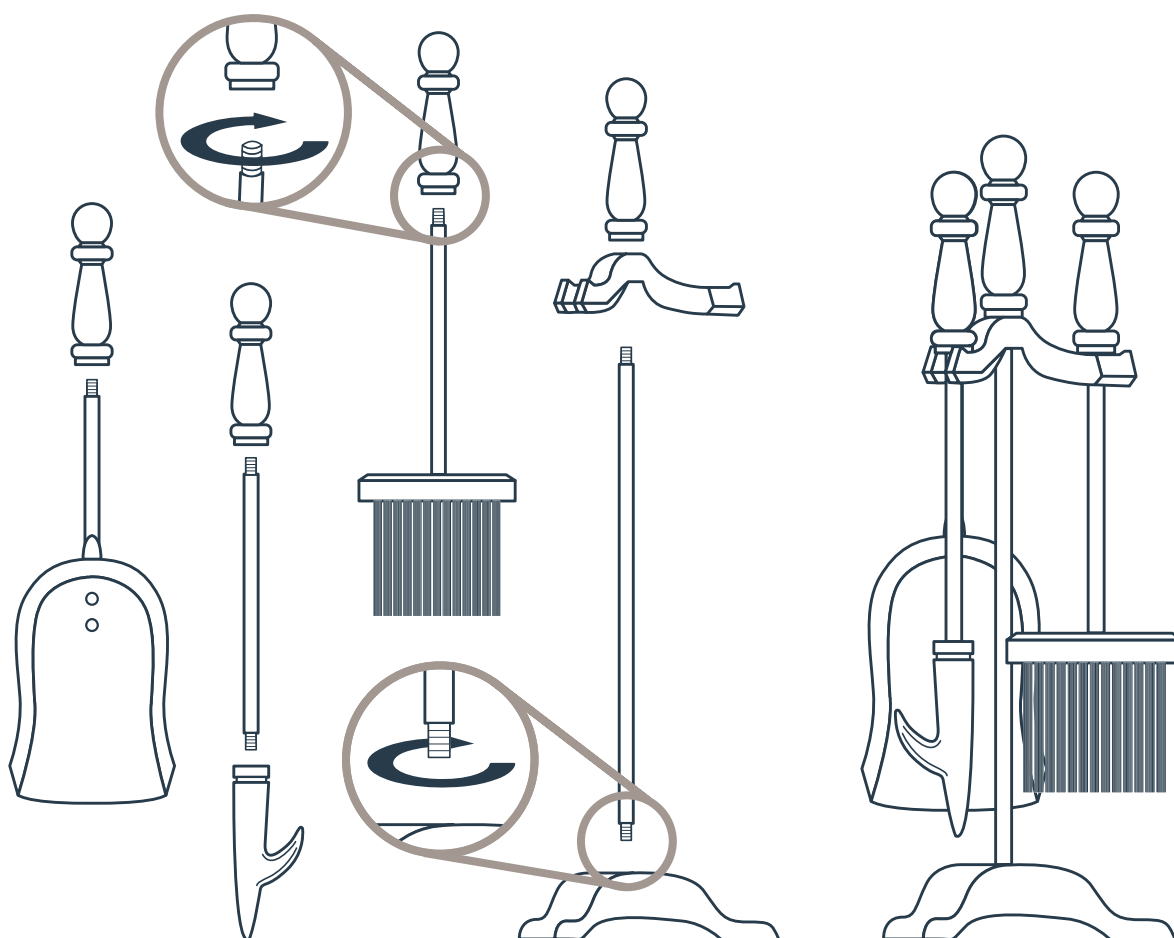

- Clean with warm soapy water & a soft cloth; **do not use detergents or abrasive materials.**
- For indoor use only; **do not leave outside or exposed to the elements.**

PLEASE NOTE: These fireside pieces are made of metal, which conducts heat. Please ensure that no items are placed too close to the heat source and exercise caution at all times while using and storing.