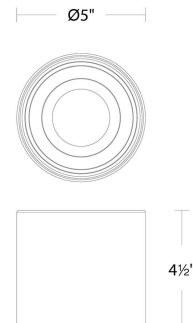

FINISHES:

LINE DRAWING