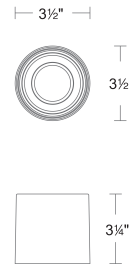

WAC LIGHTING

Downtown

Round Outdoor Ceiling Mount

Fixture Type: _____
Catalog Number: _____
Project: _____
Location: _____

Model & Size	Color Temp	Finish	LED Watts	LED Lumens	Delivered Lumens
FM-W47204 3.5"	3500K 4000K	BK Black WT White	9.5W	863	333

Example: **FM-W47204-40-WT**

For custom requests please contact customs@wacighting.com

FEATURES

- Built in color temperature adjustability. Switch from 3000K/3500K/4000K
- Option to pre-select color temperature or adjust in the field
- ADA compliant on 3inch version
- Conversion plate available to cover 4" junction box for the 3" size
- ACLED driverless technology
- 5 Year warranty

SPECIFICATIONS

Color Temp:	3000K,3500K,4000K
Input:	120 VAC,50/60Hz
CRI	90
Dimming:	ELV: 100-10% , TRIAC: 100-10%
Rated Life:	54,000 Hours
Mounting:	Can be mounted on ceiling or wall in all orientations
Standards:	ETL, cETL, Title 24 JA8 Compliant, Wet Location Listed
Construction	Aluminum body with acrylic diffuser

FINISHES:

LINE DRAWING

FM-W47204