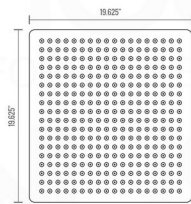

KUBEBATH
AFFORDABLE LUXURY FOR YOUR BATHROOM

PIAZZA RAIN SHOWER HEAD (ARS500)