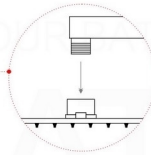

KUBEBATH
AFFORDABLE LUXURY FOR YOUR BATHROOM

PIAZZA RAIN SHOWER HEAD (ARS500)