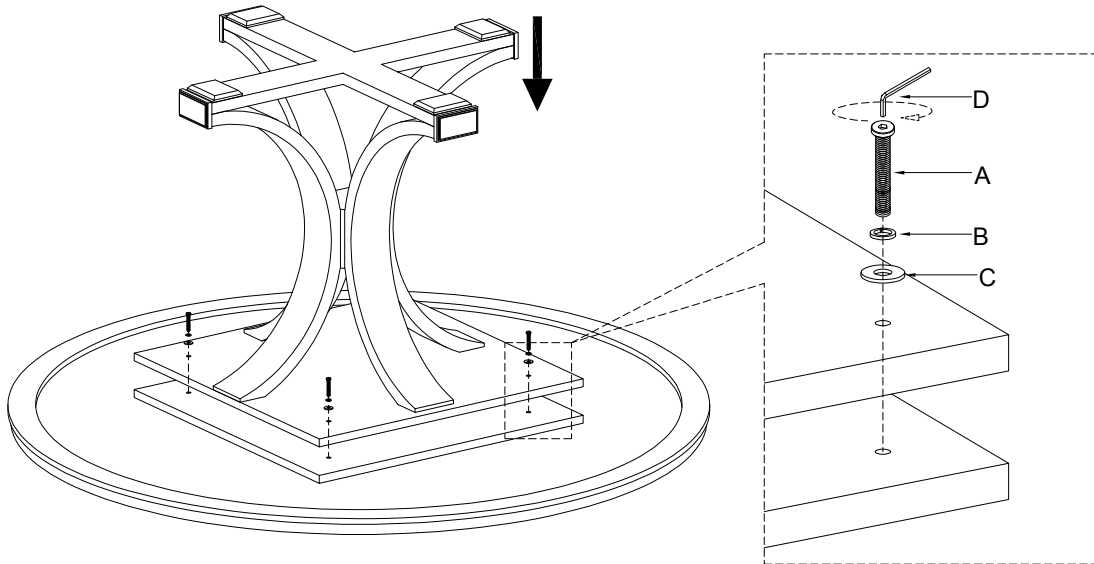

Assembly Instructions
8069-TB/M069-TB C-Ring Pedestal Base

STEP1

FINAL

NO	DRAWING	SIZE	QTY
A		Ø5/16" * 1-3/8"	4pcs
B		Φ 5/16"	4pcs
C		Ø5/16" * Ø19	4pcs
D		5mm	1pc