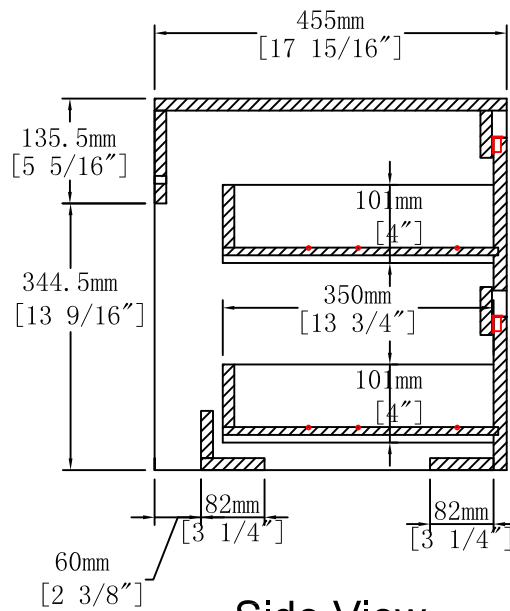

Front View

Side View

Item NO.

BV B120 C12B GWH

Version

V1

Project

Date