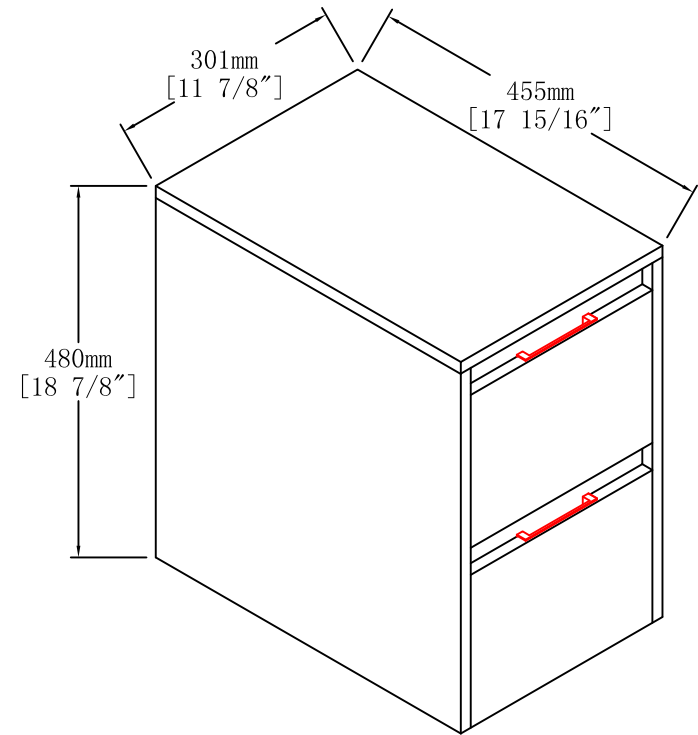

Front View

Side View

Item NO.

BV B120 C12B GWH

Version

V1

Project

Date