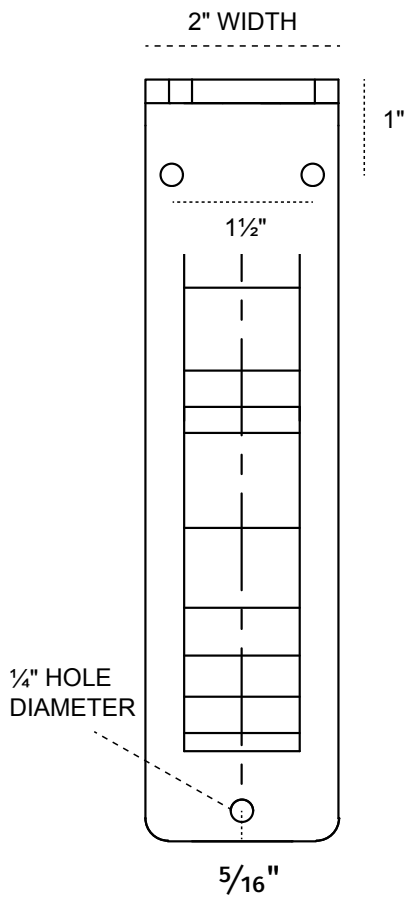

2-INCH W X 5½-INCH D X 8-INCH H ORLEANS TRIPLE BRACE BRACKET

FRONT PROFILE

SIDE PROFILE

HEAVY-DUTY ¼" THICK

AVAILABLE IN:
POWDER COATED BLACK

BKTM02X05X08TOL

P:866.607.0453 | F: 866.591.3143
2300 W. Main St. | Clarksville, TX 75426
sales@ekenamillwork.com | www.ekenamillwork.com