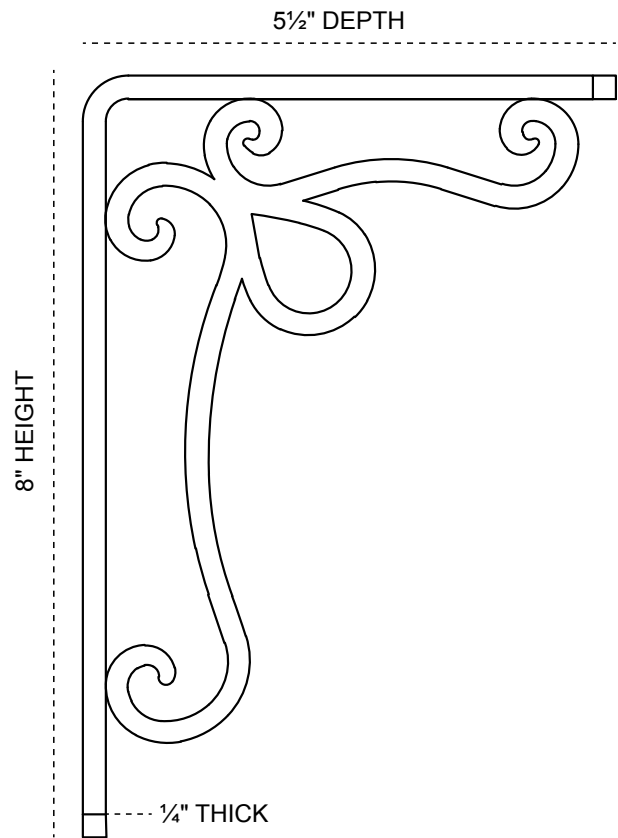

2-INCH W X 5½-INCH D X 8-INCH H ORLEANS TRIPLE BRACE BRACKET

FRONT PROFILE

SIDE PROFILE

HEAVY-DUTY ¼" THICK

AVAILABLE IN:
POWDER COATED BLACK

BKTM02X05X08TOL

P:866.607.0453 | F: 866.591.3143
2300 W. Main St. | Clarksville, TX 75426
sales@ekenamillwork.com | www.ekenamillwork.com