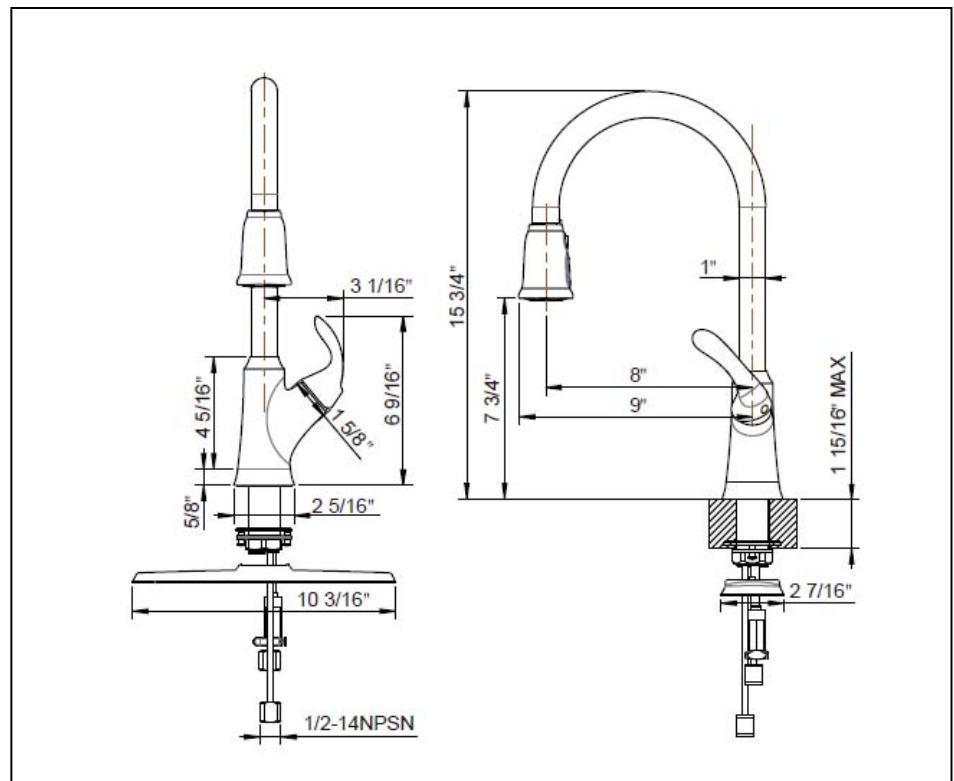

KITCHEN FAUCET

- Stiletto Collection
- **Single-Handle Kitchen Faucet with Pull-Down Spray**
- **Single or Three-Hole Installation**

STANDARD SPECIFICATIONS

- Zinc body & brass spout & zinc handle
- 25mm Ceramic Cartridge
- 1/2"-14 NPSM male inlet connections
- Quick connecting spray head hose
- Neoperl aerator
- 2-function spray head
- Flow Rate: 1.8gpm @ 60psi

COMPLIES WITH

- NSF 61-9
- ASME A112.18.1
- CSA B125.1
- IAPMO/UPC/cUPC
- AB1953
- ADA

NSF/ANSI 61

C

COMPLIES WITH LEAD-FREE REQUIREMENTS

tel. 888-OK-ULTRA (658-5872) • fax. 949-252-9989 • <http://www.ultrafaucets.com>