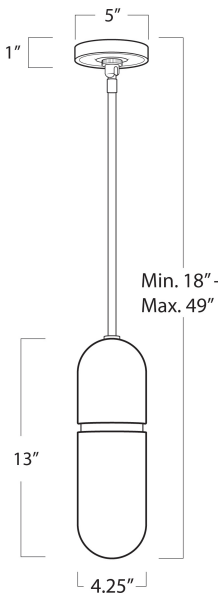

REGINA ANDREW

DETROIT

SPECIFICATION SHEET

Salon Pendant
16-1386NB

HEIGHT	18
WIDTH	4.25
DEPTH	4.25
SHADE DIMS	N/A
SHADE COLOR	N/A
BULB QTY	2
BULB TYPE	G9 LED
SOCKET	G 9
WATTAGE	3.5 Watt Max
WIRING TYPE	Hard Wire
MATERIAL	Stone
FINISH	Natural Brass
NOTES	N/A
FREIGHT ONLY	No