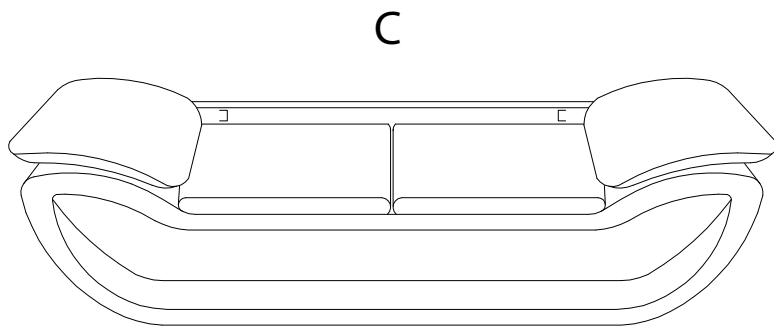

A circular icon containing a funnel. To its right is a power drill with a diagonal line through it, indicating it should not be used.	A warning triangle with an exclamation mark inside.	A clock face showing approximately 1:50.
A circular icon containing a rectangular block on a mat. To its right is a rectangular block with a diagonal line through it, indicating it should not be used.	A warning triangle with an exclamation mark inside.	A simple line drawing of a person.
		<b>20'</b>
		<b>2</b>