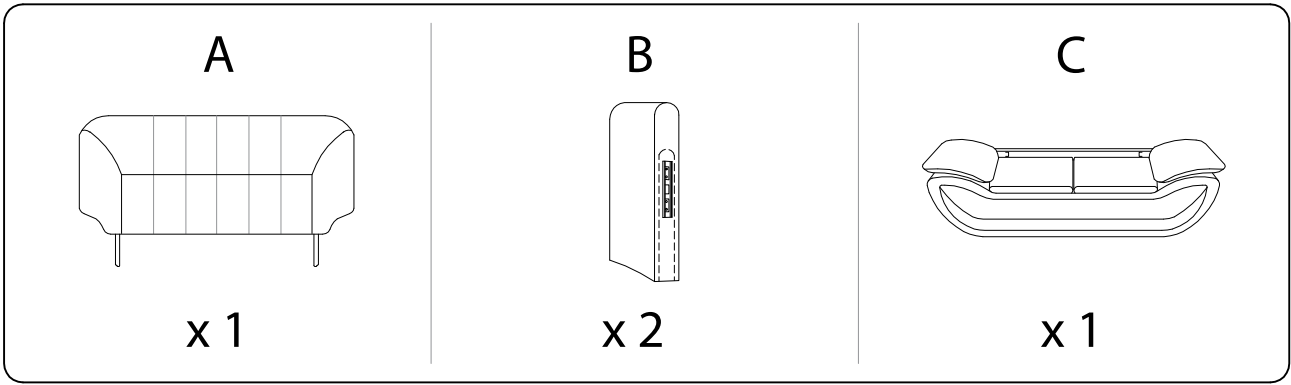

A circular icon containing a funnel. To its right is a power drill with a diagonal line through it, indicating it should not be used.	A warning triangle with an exclamation mark inside.	A clock face showing approximately 1:50.
A circular icon containing a rectangular block on a mat. To its right is a rectangular block with a diagonal line through it, indicating it should not be used.	A warning triangle with an exclamation mark inside.	A simple line drawing of a person.
		<b>20'</b>
		<b>2</b>