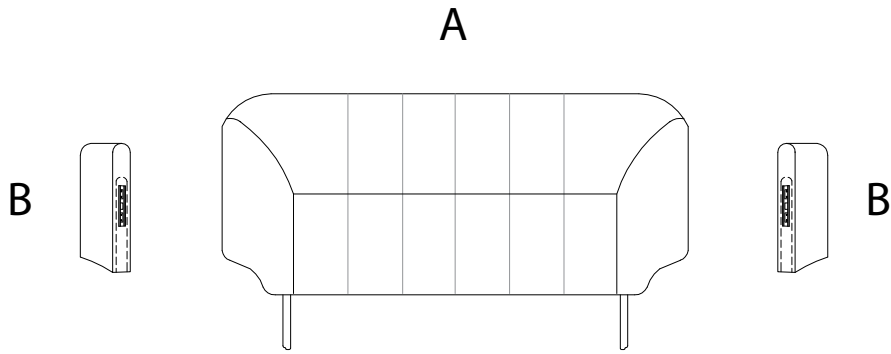

A circular icon containing a funnel. To its right is a power drill with a diagonal line through it, indicating it should not be used.	A warning triangle with an exclamation mark inside.	A clock face showing approximately 1:50.
A circular icon containing a rectangular block on a mat. To its right is a rectangular block with a diagonal line through it, indicating it should not be used.	A warning triangle with an exclamation mark inside.	A simple line drawing of a person.
		<b>20'</b>
		<b>2</b>