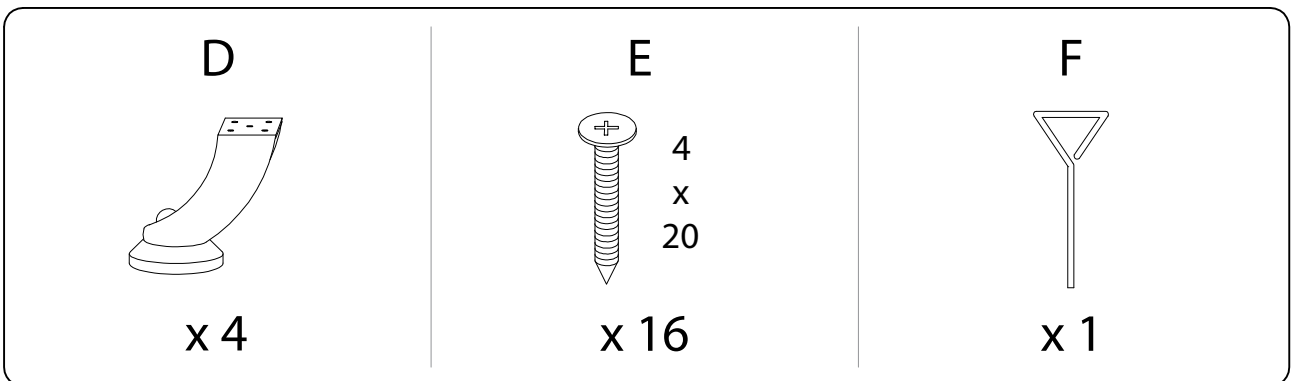

A circular icon containing a funnel. To its right is a power drill with a diagonal line through it, indicating it should not be used.	A warning triangle with an exclamation mark inside.	A clock face showing approximately 1:50.
A circular icon containing a rectangular block on a mat. To its right is a rectangular block with a diagonal line through it, indicating it should not be used.	A warning triangle with an exclamation mark inside.	A simple line drawing of a person.
		<b>20'</b>
		<b>2</b>