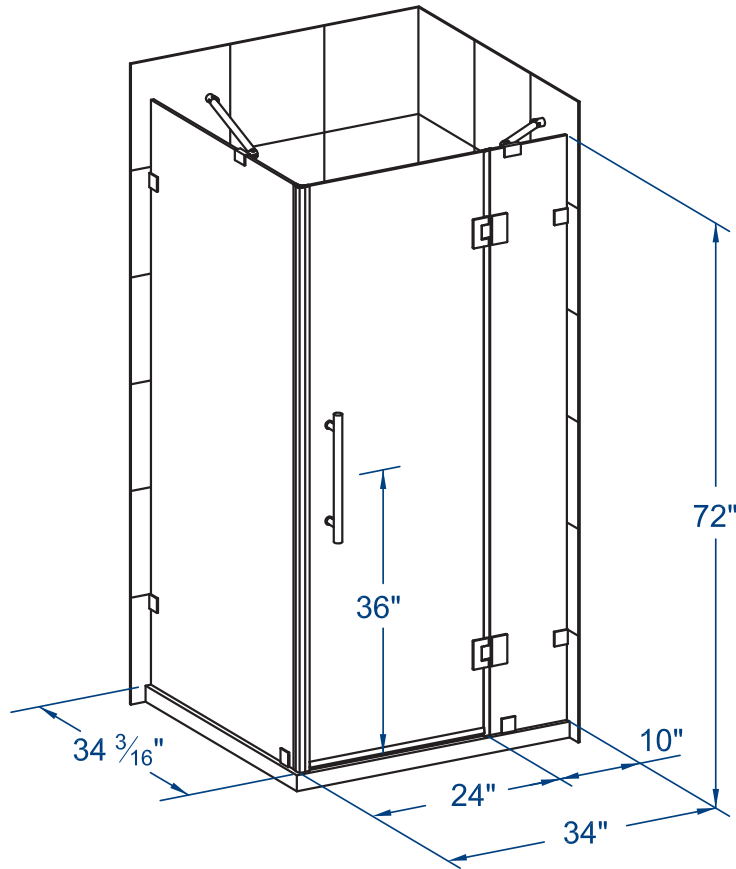

## SEN987-3434-10

**ASTON**

COMPLETELY FRAMELESS HINGED SHOWER ENCLOSURE

### FEATURES

COMPLETELY FRAMELESS

REVERSIBLE DOOR

CORNER ALCOVE

HINGED