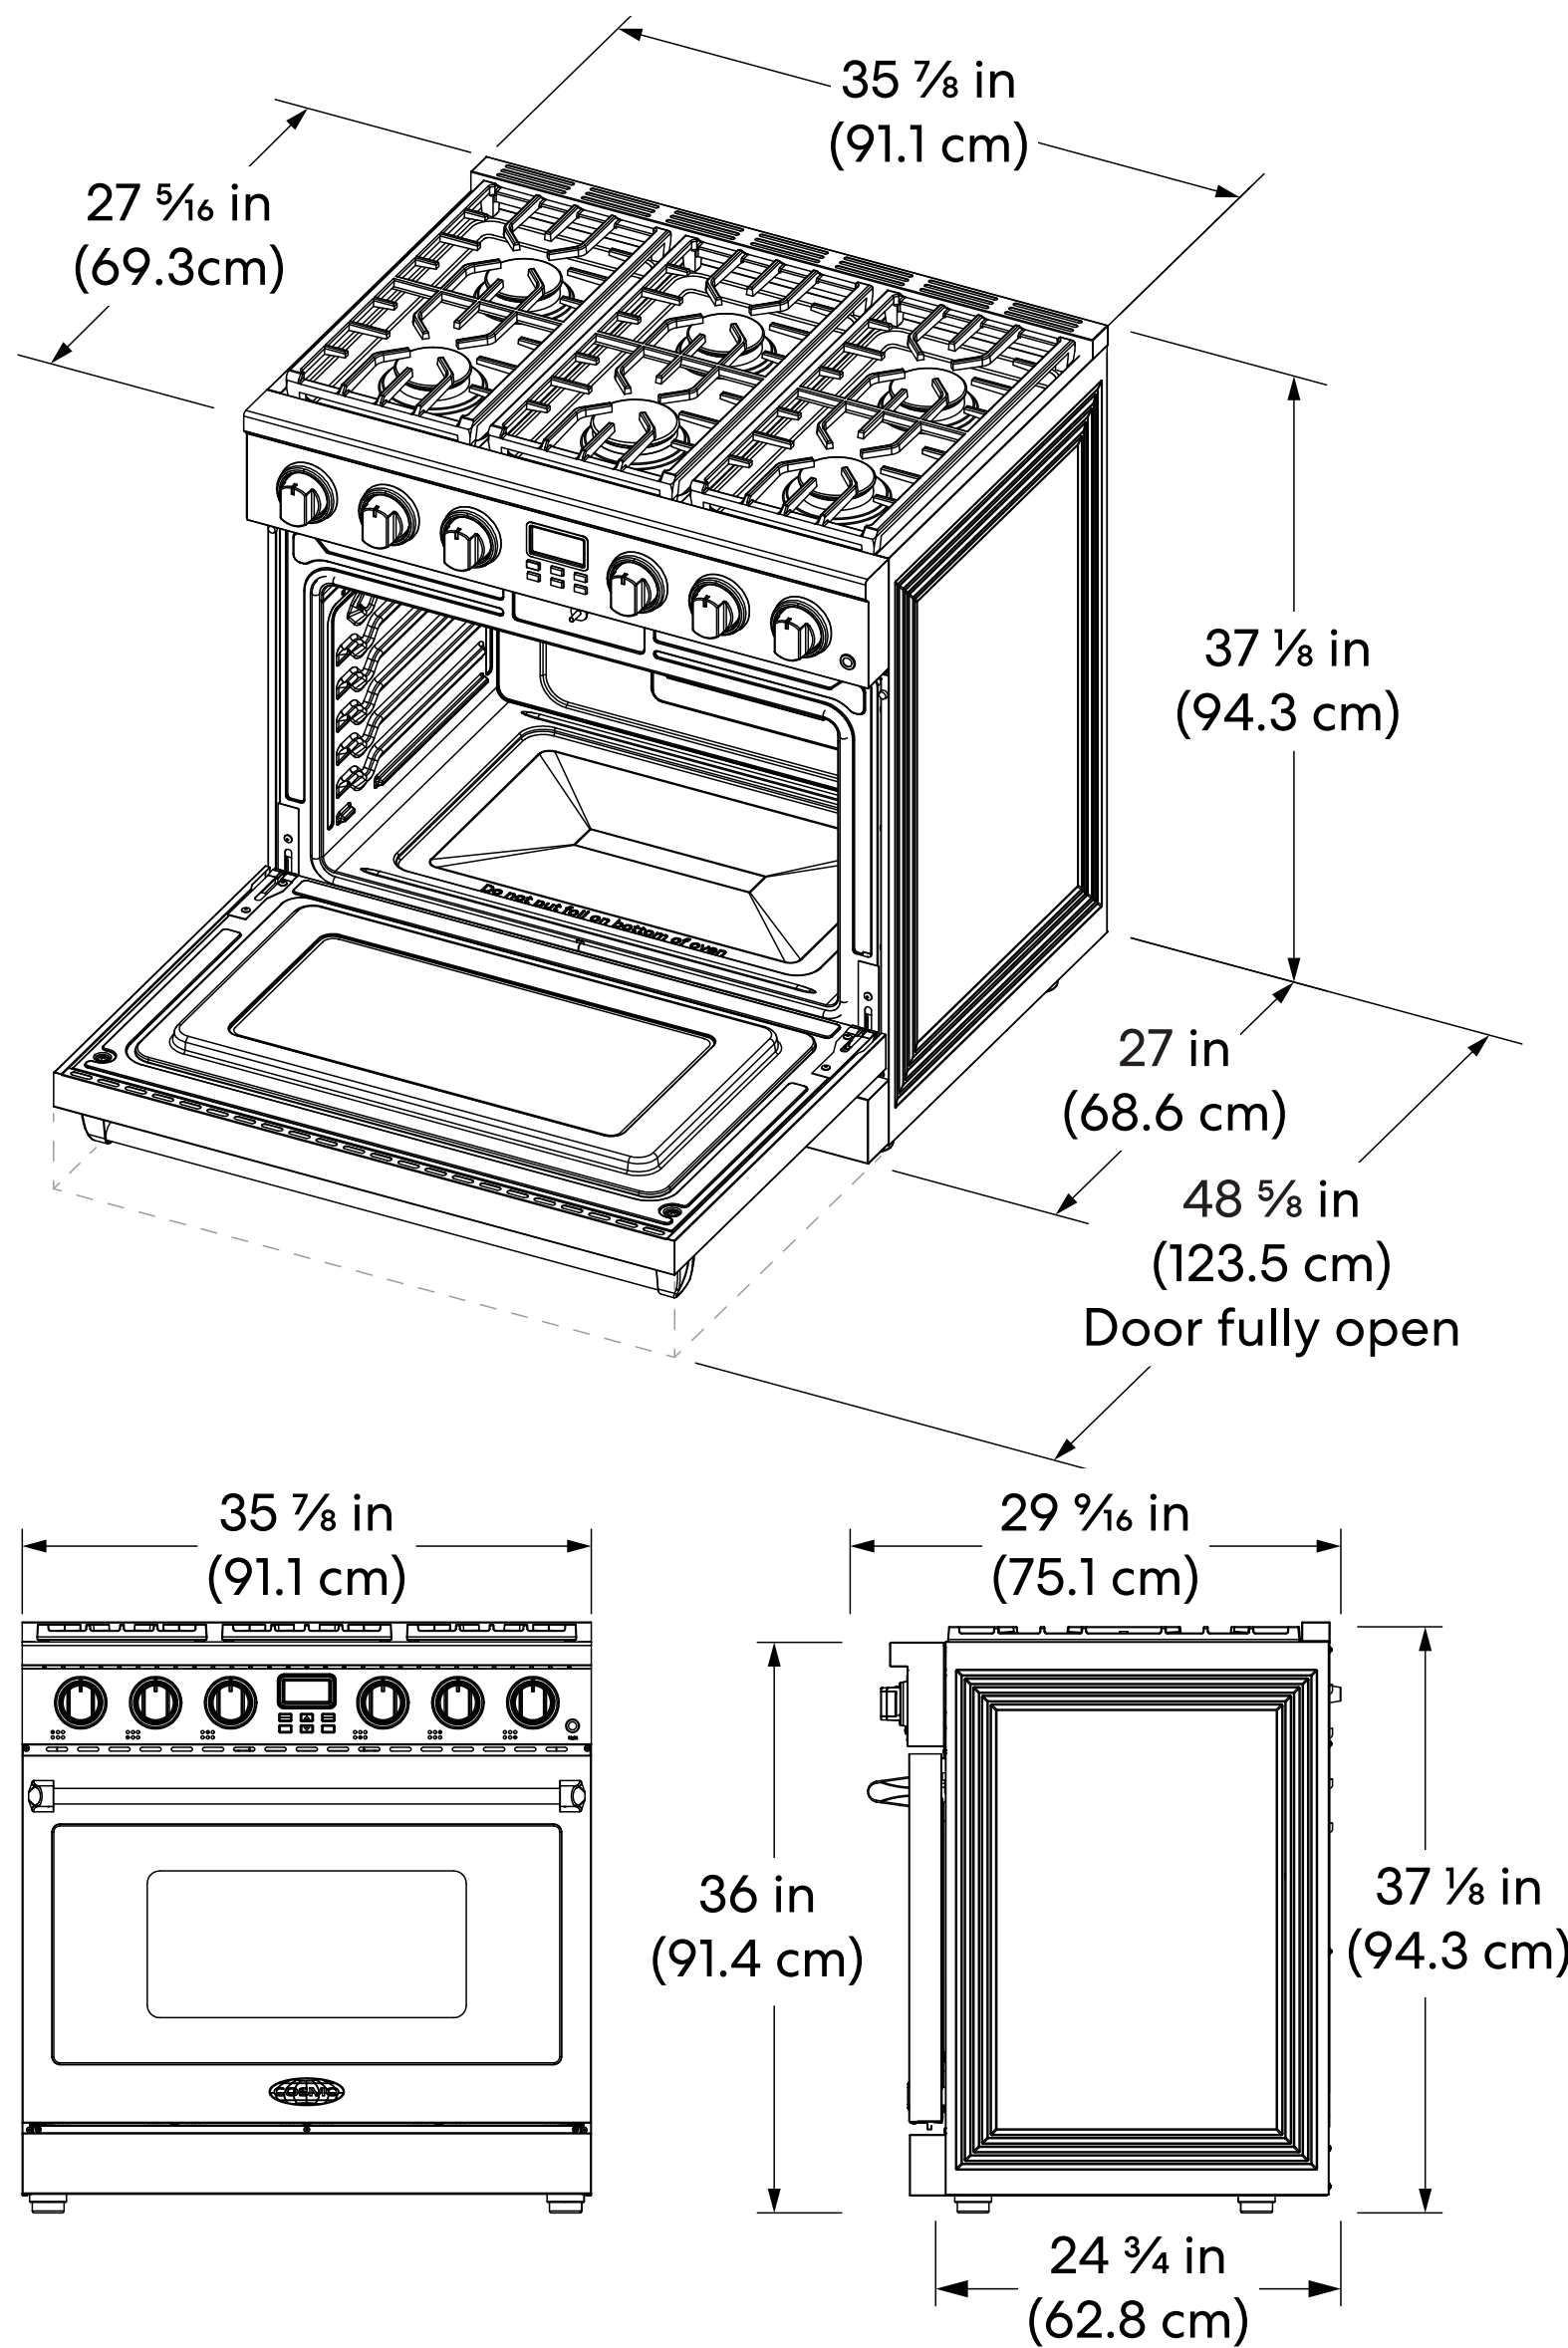

Features

- Designed for freestanding or slide-in
- 6 sealed burners
- 6.1 cu. ft. convection oven
- 6 oven functions & oven light
- Oven cavity ventilation system for safe heat dissipation
- Cast iron grates
- Solid metal knobs

Size	36 Inch / 6.1 cu. ft. Capacity
Fuel	Gas
Installation	Freestanding / Slide-In
Controls	Full Metal Knobs
Oven	Convection
Finish	Matte Black
Electrical	120V / 60Hz, 15A
Racks	2 Racks, 6 Positions
Oven Functions	Bake, Broil, Convection Bake, Convection Roast, Pizza, Keep Warm
Burners	<ul style="list-style-type: none">• Front Middle / 18,000 BTU• Front Left / 12,000 BTU• Front Right / 12,000 BTU• Rear Middle / 12,000 BTU• Rear Left / 9,000 BTU• Rear Right / 9,000 BTU• Bake Burner / 18,500 BTU• Broil Burner / 13,500 BTU

Sealed Burners

Metal Knobs

Cast Iron Grates

See Page 2 for dimensions

DIMENSIONS

COS-GRC366KB-BK Gas Range

Dimensions (WxDxH): 35.9" x 27" x 37.1"