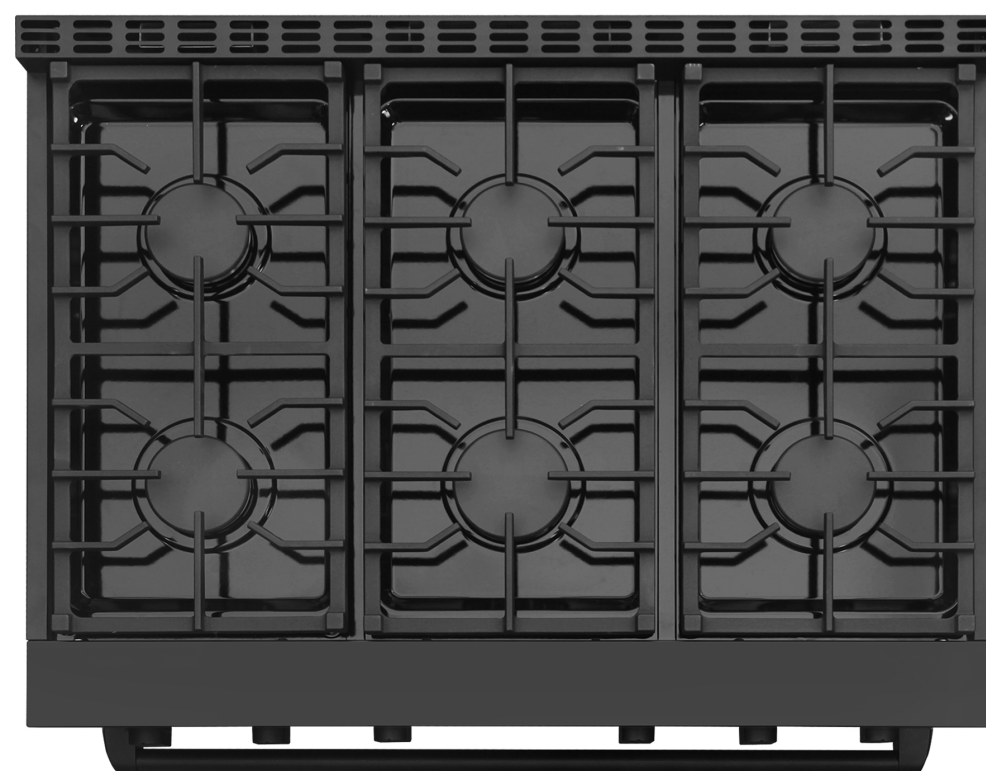

SPECIFICATIONS

COS-GRC366KB-BK Gas Range

COS-GRC366KB-BK

Transform the way you cook with Cosmo's COS-GRC366KB-BK Gas Range. Cook a variety of different foods using the sealed 6 burner cooktop and fan convection oven with 6 functions.

Features

- Designed for freestanding or slide-in
- 6 sealed burners
- 6.1 cu. ft. convection oven
- 6 oven functions & oven light
- Oven cavity ventilation system for safe heat dissipation
- Cast iron grates
- Solid metal knobs

Size	36 Inch / 6.1 cu. ft. Capacity
Fuel	Gas
Installation	Freestanding / Slide-In
Controls	Full Metal Knobs
Oven	Convection
Finish	Matte Black
Electrical	120V / 60Hz, 15A
Racks	2 Racks, 6 Positions
Oven Functions	Bake, Broil, Convection Bake, Convection Roast, Pizza, Keep Warm
Burners	<ul style="list-style-type: none">• Front Middle / 18,000 BTU• Front Left / 12,000 BTU• Front Right / 12,000 BTU• Rear Middle / 12,000 BTU• Rear Left / 9,000 BTU• Rear Right / 9,000 BTU• Bake Burner / 18,500 BTU• Broil Burner / 13,500 BTU

Sealed Burners

Metal Knobs

Cast Iron Grates

See Page 2 for dimensions

DIMENSIONS

COS-GRC366KB-BK Gas Range

Dimensions (WxDxH): 35.9" x 27" x 37.1"