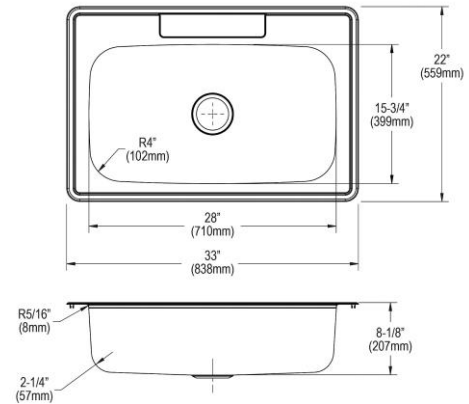

Installation Profile:

PART: _____ QTY: _____
PROJECT: _____
CONTACT: _____
DATE: _____
NOTES: _____
APPROVAL: _____

In keeping with our policy of continuing product improvement, Elkay reserves the right to change product specifications without notice. Please visit [elkay.com](#) for the most current version of Elkay product specification sheets. This specification describes an Elkay product with design, quality, and functional benefits to the user. When making a comparison of other producers' offerings, be certain these features are not overlooked.