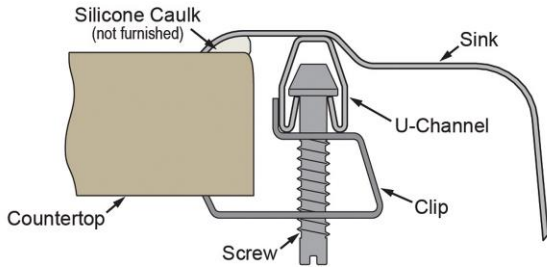

Installation Profile:

PART: _____ QTY: _____
PROJECT: _____
CONTACT: _____
DATE: _____
NOTES: _____
APPROVAL: _____

In keeping with our policy of continuing product improvement, Elkay reserves the right to change product specifications without notice. Please visit [elkay.com](#) for the most current version of Elkay product specification sheets. This specification describes an Elkay product with design, quality, and functional benefits to the user. When making a comparison of other producers' offerings, be certain these features are not overlooked.