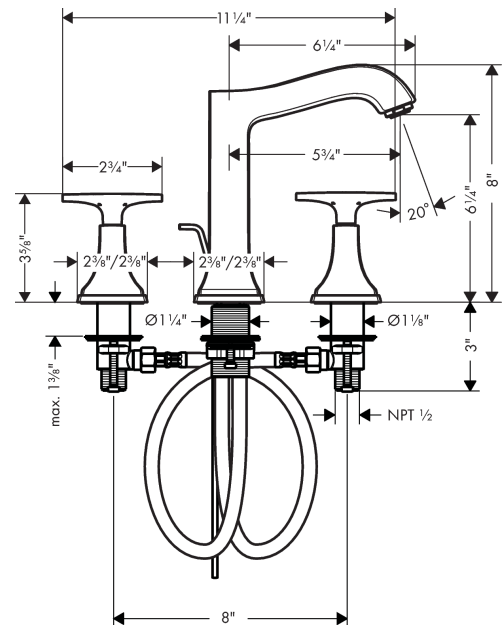

Metropol Classic

Widespread Faucet 160 with Cross Handles and Pop-Up Drain, 1.2 GPM

Finishes : brushed nickel Part no. : 31307821

Description

Features

- Aerated spray
- Flow: 1.2 GPM (4.5 L/Min)
- 90° ceramic valves
- Includes pop-up drain

Item details

List Price \$ 836.00

Technology

Compliance

Product image

Scale drawing

Metropol Classic
Widespread Faucet 160 with Cross Handles and Pop-Up Drain, 1.2 GPM
 Finishes : **brushed nickel** Part no. : **31307821**

Exploded drawing

Year of production: >01/18

Metropol Classic

Widespread Faucet 160 with Cross Handles and Pop-Up Drain, 1.2 GPM

Finishes : **brushed nickel** Part no. : **31307821**

Spare parts list

Year of production: >01/18

Pos.	Description	Part no.	Price	PU
1	handle fixing set	98932000	-	1
2	nut	92825000	-	1
3	O-ring 29x1,5	92738000	-	1
4	O-ring 48x1,5	92159000	-	1
5	stop valve cpl.	97357001	-	1
6	lever collar	97548000	-	1
7	shut off unit right closing	94009000	-	1
8	shut off unit left closing	94008000	-	1
9	connection hose 18½" M8x0,75 3/8"	96321001	-	1
10	fixing set (Ø 32)	13961000	-	1
11	aerator M24x1 (4,5 l/min)	92877820	-	1
12	pull rod	96657820	-	1
a	pop up waste	88509820	-	1
b	spout cpl.	92820820	-	1