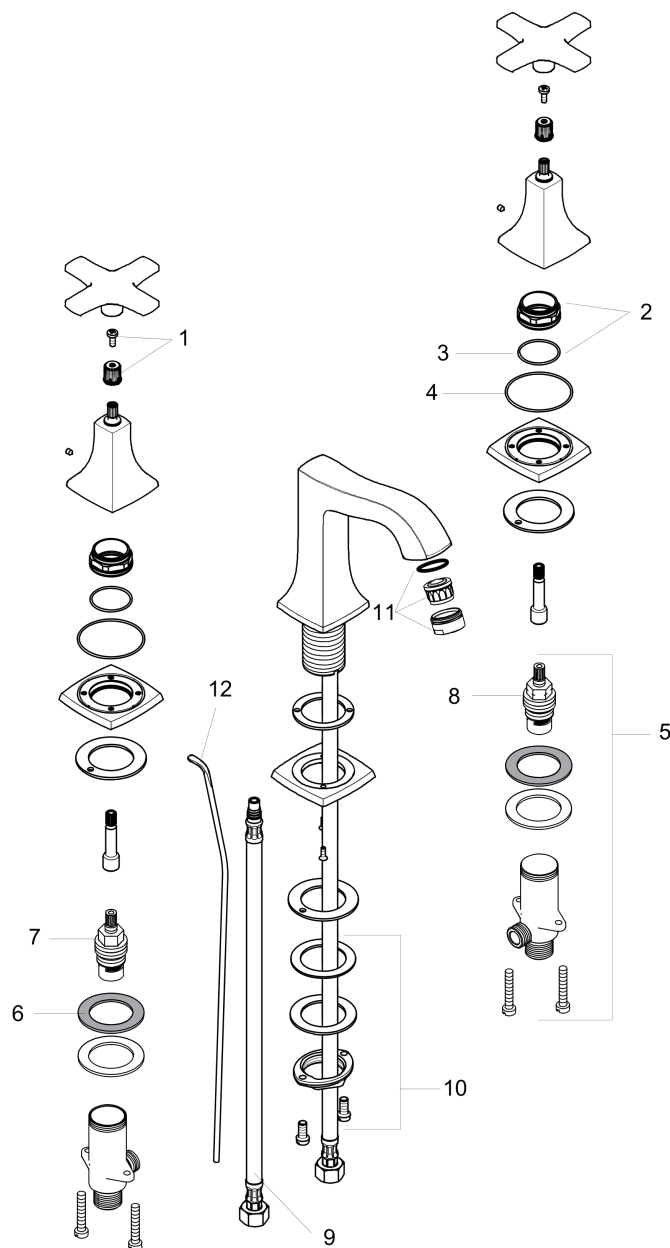

Metropol Classic

Widespread Faucet 160 with Cross Handles and Pop-Up Drain, 1.2 GPM

Finishes : brushed nickel Part no. : 31307821

Description

Features

- Aerated spray
- Flow: 1.2 GPM (4.5 L/Min)
- 90° ceramic valves
- Includes pop-up drain

Item details

List Price \$ 836.00

Technology

Compliance

Product image

Scale drawing

Metropol Classic
Widespread Faucet 160 with Cross Handles and Pop-Up Drain, 1.2 GPM
 Finishes : **brushed nickel** Part no. : **31307821**

Exploded drawing

Year of production: >01/18

Metropol Classic

Widespread Faucet 160 with Cross Handles and Pop-Up Drain, 1.2 GPM

Finishes : **brushed nickel** Part no. : **31307821**

Spare parts list

Year of production: >01/18

Pos.	Description	Part no.	Price	PU
1	handle fixing set	98932000	-	1
2	nut	92825000	-	1
3	O-ring 29x1,5	92738000	-	1
4	O-ring 48x1,5	92159000	-	1
5	stop valve cpl.	97357001	-	1
6	lever collar	97548000	-	1
7	shut off unit right closing	94009000	-	1
8	shut off unit left closing	94008000	-	1
9	connection hose 18½" M8x0,75 3/8"	96321001	-	1
10	fixing set (Ø 32)	13961000	-	1
11	aerator M24x1 (4,5 l/min)	92877820	-	1
12	pull rod	96657820	-	1
a	pop up waste	88509820	-	1
b	spout cpl.	92820820	-	1