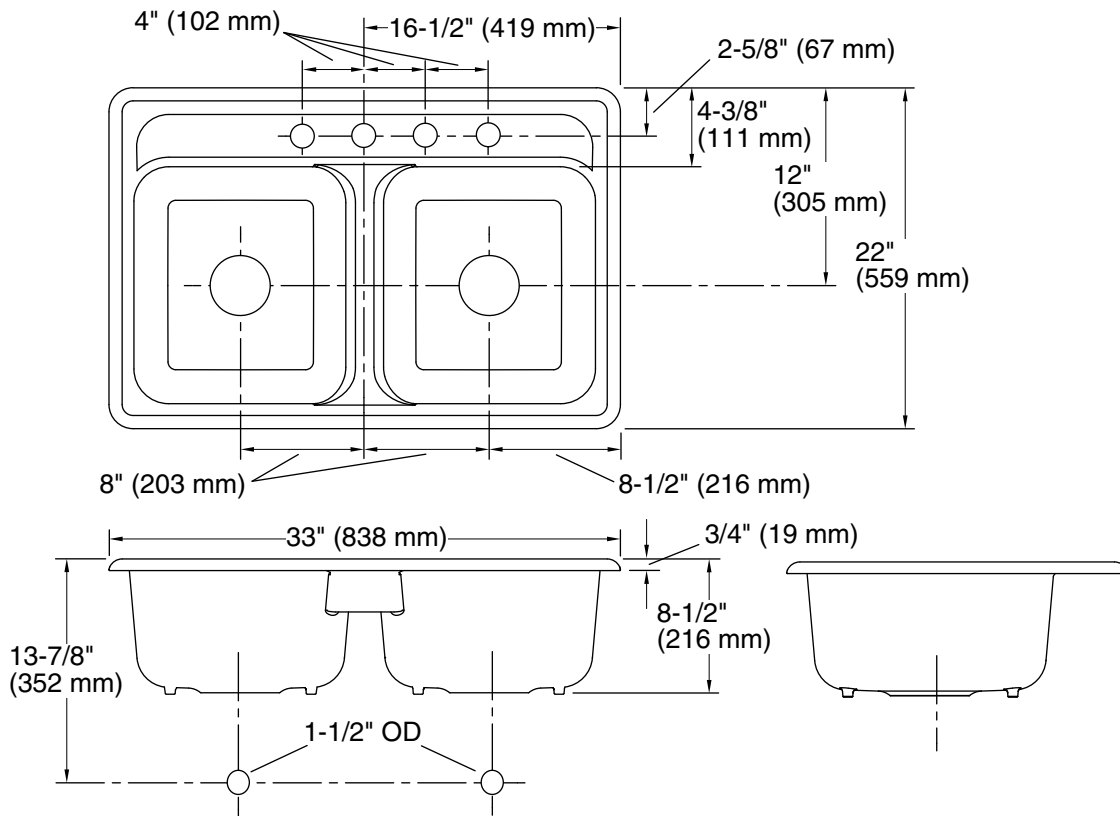

KOHLER®

Delafield®

Top-mount double-equal bowl kitchen sink
K-5817-4

Features

- 33" (838 mm) minimum base cabinet width.
- Double-equal bowls.
- 8" (203 mm) depth.

Material

- KOHLER® enameled cast iron.

Installation

For the most current Specification Sheet, go to www.kohler.com.

5-29-2021 07:01 - US/CA/MX

THE BOLD LOOK
OF **KOHLER®**

Technical Information

All product dimensions are nominal.

Bowl configuration: Double equal

Installation: Top-mount

Min. base cabinet width: 33" (838 mm)

Bowl area (Left): Length: 15" (381 mm)
 Width: 14" (356 mm)
 Bowl depth: 8" (203 mm)

Bowl area (Right): Length: 15" (381 mm)
 Width: 14" (356 mm)
 Bowl depth: 8" (203 mm)

Number of deck holes: 4

Faucet hole spacing: 4" (102 mm)

Faucet hole(s): 1-3/8" (35 mm)

Drain hole: 3-5/8" (92 mm)

Template: 1040401-7, required, included

Notes

Install this product according to the installation instructions.