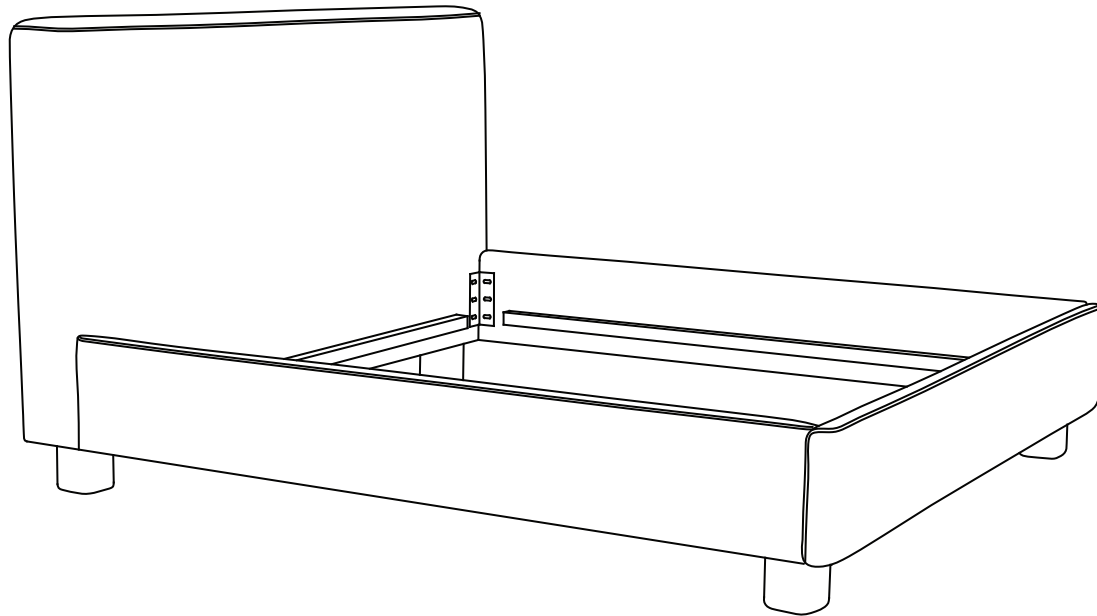

ASSEMBLY INSTRUCTIONS.

QUEEN BED DEEP ORANGE

THANK YOU FOR YOUR PURCHASE!

PARTS AND HARDWARE.

1. HEADBOARD x 1 	2. FOOTBOARD x 2 	3. LEFT SIDE RAIL x 1 
4. RIGHT SIDE RAIL x 2 	5. CENTER RAIL x 2 	6. SLATS x 4 
7. 	8. x2 	
A M8*3cm x24 	B x24 	C x24 
D M6*1 	E M6*3cm x8 	F M8*12cm x2 
G x4 	H x4 	

NOTES.

Thank you for purchasing this quality product!
Be sure to check all packing material carefully for small part that may have come loose inside the carton during shipping.

CAUTION: The item is heavy, assembly should be performed by two people.