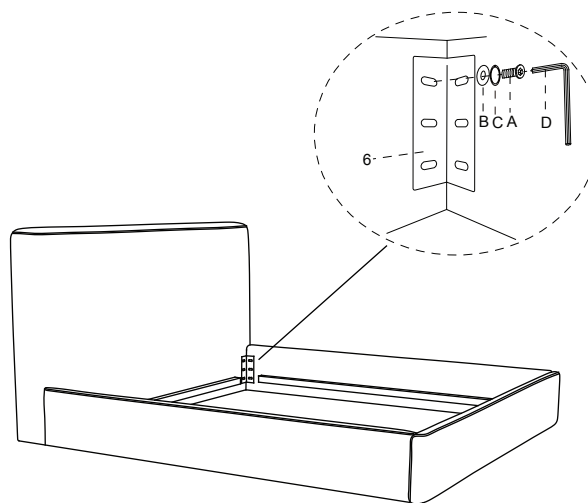

PARTS AND HARDWARE.

1. HEADBOARD x 1 	2. FOOTBOARD x 2 	3. LEFT SIDE RAIL x 1
4. RIGHT SIDE RAIL x 2 	5. CENTER RAIL x 2 	6. SLATS x 4
7. 	8. x2 	
A M8*3cm x24 	B x24 	C x24
D M6*1 	E M6*3cm x8 	F M8*12cm x2
G x4 	H x4 	

NOTES.

Thank you for purchasing this quality product!
Be sure to check all packing material carefully for small part that may have come loose inside the carton during shipping.

CAUTION: The item is heavy, assembly should be performed by two people.

STEP 1.