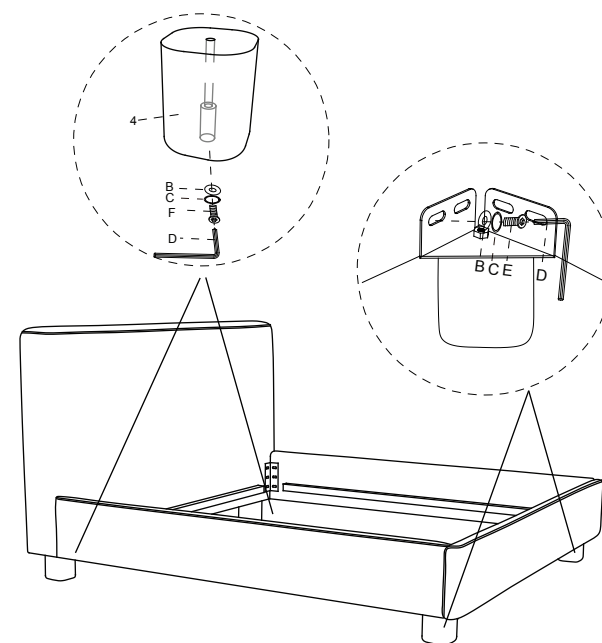

ASSEMBLY INSTRUCTIONS.

QUEEN BED DEEP ORANGE

THANK YOU FOR YOUR PURCHASE!

PARTS AND HARDWARE.

1. HEADBOARD x 1 	2. FOOTBOARD x 2 	3. LEFT SIDE RAIL x 1 
4. RIGHT SIDE RAIL x 2 	5. CENTER RAIL x 2 	6. SLATS x 4 
7. 	8. x2 	
A M8*3cm x24 	B x24 	C x24 
D M6*1 	E M6*3cm x8 	F M8*12cm x2 
G x4 	H x4 	

NOTES.

Thank you for purchasing this quality product!
Be sure to check all packing material carefully for small part that may have come loose inside the carton during shipping.

CAUTION: The item is heavy, assembly should be performed by two people.

STEP 1.

STEP 2.

STEP 3.

STEP 4.