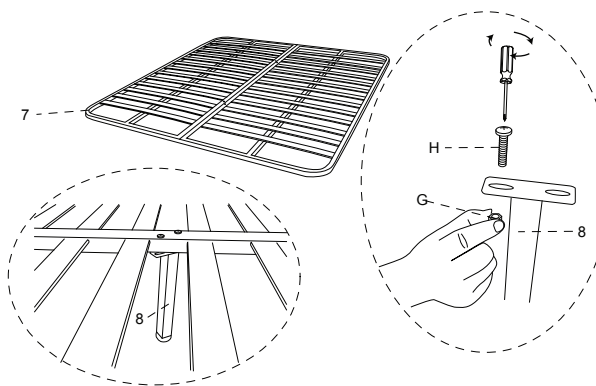

ASSEMBLY INSTRUCTIONS.

QUEEN BED DEEP ORANGE

THANK YOU FOR YOUR PURCHASE!

PARTS AND HARDWARE.

1. HEADBOARD x 1 	2. FOOTBOARD x 2 	3. LEFT SIDE RAIL x 1 
4. RIGHT SIDE RAIL x 2 	5. CENTER RAIL x 2 	6. SLATS x 4 
7. 	8. x2 	
A M8*3cm x24 	B x24 	C x24 
D M6*1 	E M6*3cm x8 	F M8*12cm x2 
G x4 	H x4 	

NOTES.

Thank you for purchasing this quality product!
Be sure to check all packing material carefully for small part that may have come loose inside the carton during shipping.

CAUTION: The item is heavy, assembly should be performed by two people.

STEP 1.

STEP 2.

STEP 3.

STEP 4.