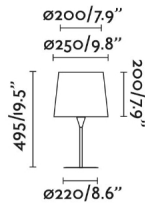

General characteristics

Fixation	Table
voltage	120V
Hertz	60Hz
Cable length	0.02 ft
Switch type	On/Off
Max. Power	15W

Material

Body/Structure	Steel
Screen	Textile

Finish

Body/Structure	Matt White
Screen	Yellow
Location	Dry locations only
US Certification	Portátiles ETLus