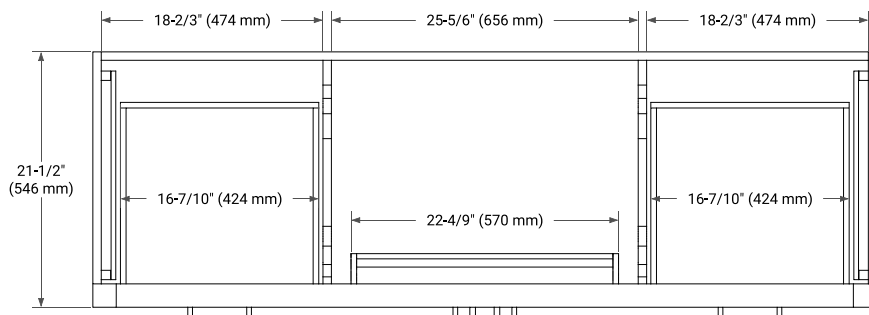

66" SINGLE SINK BASE CABINET

BASE CABINET DIMENSIONS

66" W x 21.5" D x 34.5" H

FEATURES

- Solid wood frame & plywood panels
- Dovetail drawers and joints
- Soft closing doors & drawers

HARDWARE FINISHES*

Brushed Nickel   Satin Brass   Matte Black   Polished Chrome

Hardware comes preinstalled with the illustrated option. Other finishes are available on our online store if you prefer a different one.

AVAILABLE COLORS

White   Grey   Midnight Blue   Oak

FRONT VIEW

SIDE VIEW

PLAN VIEW