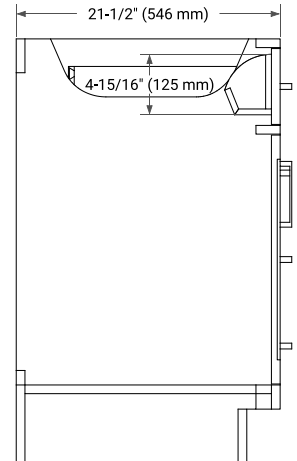

66" SINGLE SINK BASE CABINET

BASE CABINET DIMENSIONS

66" W x 21.5" D x 34.5" H

FEATURES

- Solid wood frame & plywood panels
- Dovetail drawers and joints
- Soft closing doors & drawers

HARDWARE FINISHES*

Brushed Nickel   Satin Brass   Matte Black   Polished Chrome

Hardware comes preinstalled with the illustrated option. Other finishes are available on our online store if you prefer a different one.

AVAILABLE COLORS

White   Grey   Midnight Blue   Oak

FRONT VIEW

SIDE VIEW

PLAN VIEW