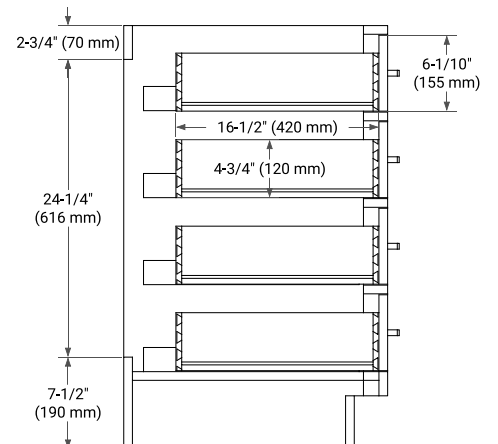

## BASE CABINET DIMENSIONS

66" W x 21.5" D x 34.5" H

## SIDE VIEW

## PLAN VIEW

## OVERALL DIMENSIONS

66.25" W x 22" D x 1.5" H