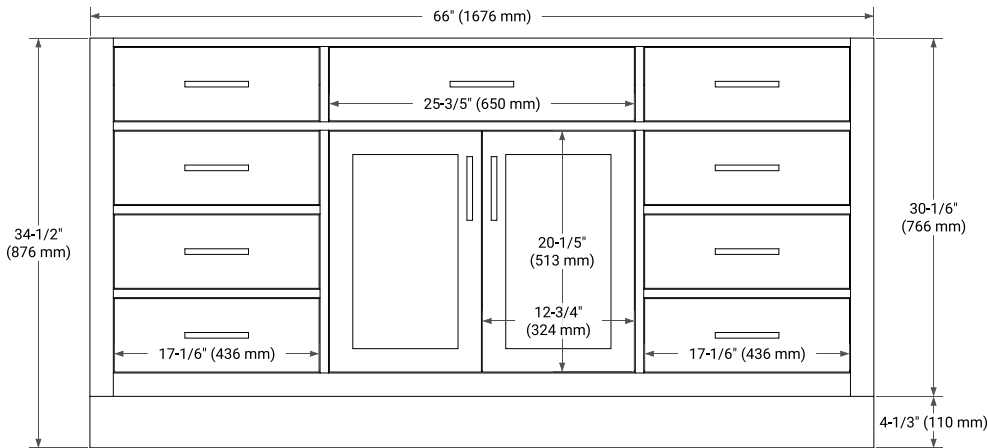

66" SINGLE SINK BASE CABINET

BASE CABINET DIMENSIONS

66" W x 21.5" D x 34.5" H

FEATURES

- Solid wood frame & plywood panels
- Dovetail drawers and joints
- Soft closing doors & drawers

HARDWARE FINISHES*

Brushed Nickel   Satin Brass   Matte Black   Polished Chrome

Hardware comes preinstalled with the illustrated option. Other finishes are available on our online store if you prefer a different one.

AVAILABLE COLORS

White   Grey   Midnight Blue   Oak

FRONT VIEW

SIDE VIEW

PLAN VIEW