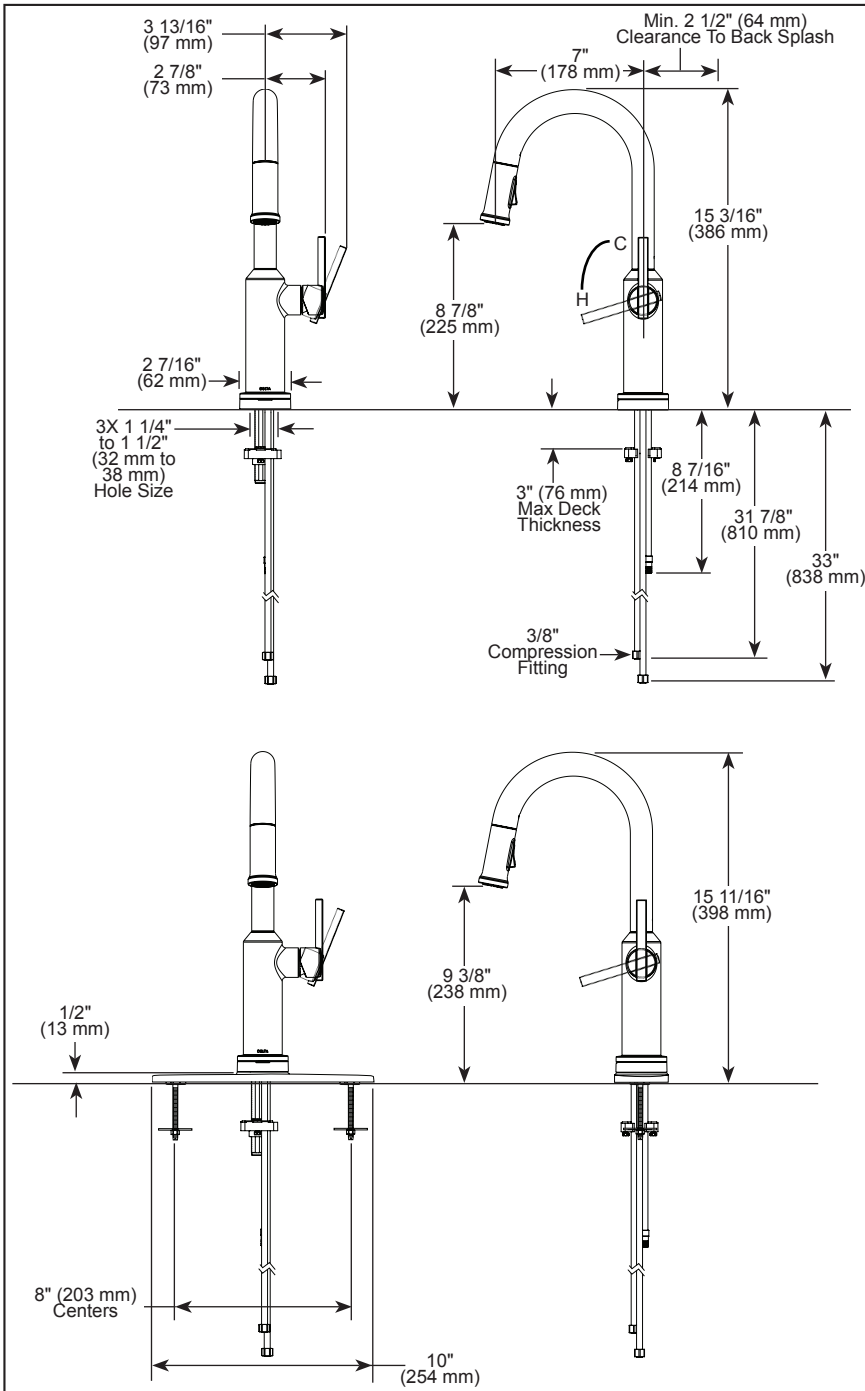

### STANDARD SPECIFICATIONS:

- Max flow rate 1.8 gpm @ 60 psi, 6.8 L/min @ 414 kPa
- One or three hole mount (escutcheon not included, order separately)
- Diamond coated ceramic cartridge
- 3/8" O.D. straight, staggered PEX supply lines
- Spout rotates 360°
- Red/blue indicator RP104130 (not included)
- Two-function wand; Aerated stream or spray
- Dual check valve in sprayer
- LED indicator light signals on-off, water temperature and when batteries run low
- Uses 6 AA (included) or 6 C (not included) batteries
- Optional EP102157 120V AC adapter available (3-prong grounded outlet required)
- Toggle between Touchless and Touch<sub>2</sub>O® only settings

### COMPLIES WITH:

- ASME A112.18.1 / CSA B125.1
- NSF/ANSI/CAN 61 & 372
- ♿ ICC/ANSI A117.1 - Valve control only

▲ Designate proper finish suffix

Delta Faucet Company reserves the right (1) to make changes in specifications and materials, and (2) to change or discontinue models, both without notice or obligation. Dimensions are for reference only. See current full-line price book or [www.deltafaucet.com](http://www.deltafaucet.com) for finish options and product availability.