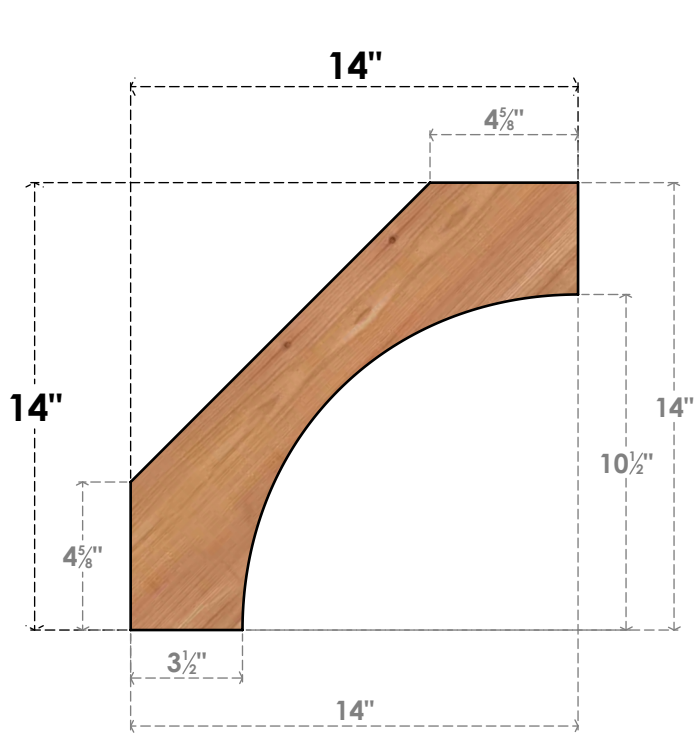

BRC06X14X14WTLOOSWR

5 1/2"W X 14"D X 14"H WESTLAKE SMOOTH BRACE, WESTERN RED CEDAR

SIDE

FRONT

EKENA MILLWORK
 2300 WEST MAIN ST.
 CLARKSVILLE, TX 75426
 TOLL FREE: 866-607-0453
 WWW.EKENAMILLWORK.COM

NOTES