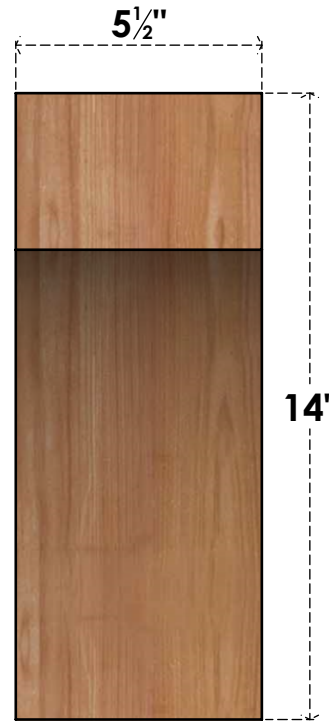

BRC06X14X14WTLOOSWR

5 1/2"W X 14"D X 14"H WESTLAKE SMOOTH BRACE, WESTERN RED CEDAR

SIDE

FRONT

EKENA MILLWORK
 2300 WEST MAIN ST.
 CLARKSVILLE, TX 75426
 TOLL FREE: 866-607-0453
 WWW.EKENAMILLWORK.COM

NOTES