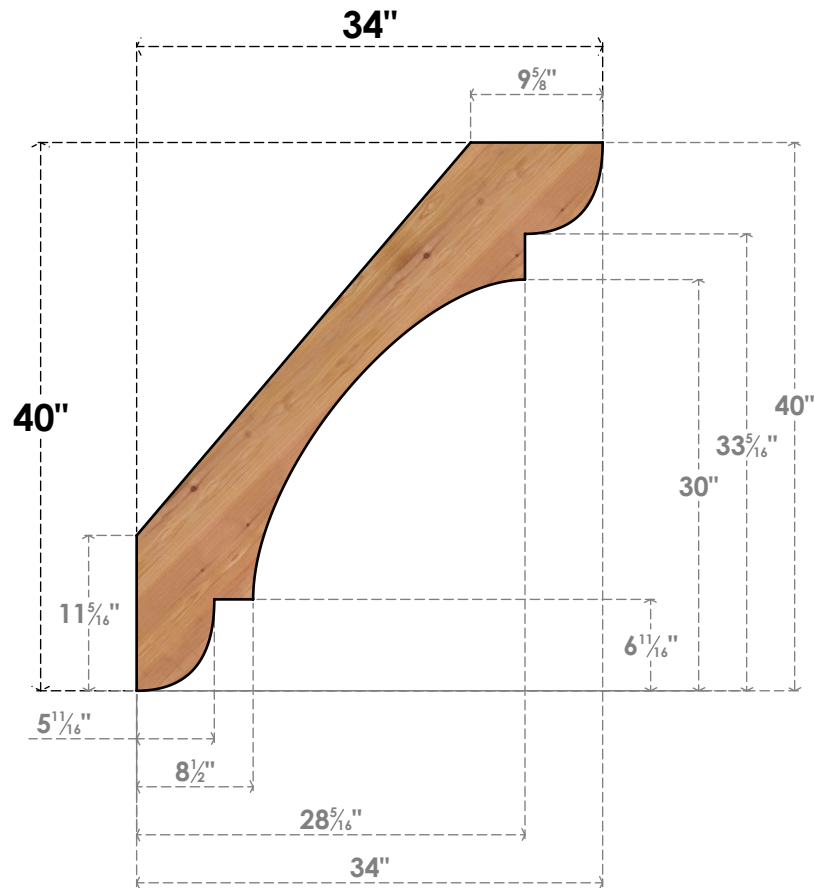

BRC06X34X40OLY00SWR

5 1/2"W X 34"D X 40"H OLYMPIC SMOOTH BRACE, WESTERN RED CEDAR

SIDE

FRONT

EKENA MILLWORK
 2300 WEST MAIN ST.
 CLARKSVILLE, TX 75426
 TOLL FREE: 866-607-0453
 WWW.EKENAMILLWORK.COM

NOTES

1. INSTALLATION TO BE COMPLETED IN ACCORDANCE WITH MANUFACTURER'S SPECIFICATIONS.
2. DRAWING MAY NOT BE TO SCALE
3. THIS DRAWING IS INTENDED FOR DESIGN AND PLANNING PURPOSES ONLY.
4. ALL INFORMATION CONTAINED HEREIN WAS CURRENT AT THE TIME OF DEVELOPMENT BUT MUST BE REVIEWED AND APPROVED BY THE PRODUCT MANUFACTURER TO BE CONSIDERED ACCURATE.
5. PRODUCTS ARE NOT KILN DRIED. THIS ITEM IS UNIQUE AND WILL CONTAIN THE NATURAL VARIATIONS THAT THE WOOD SPECIES OFFERS. THIS MAY RESULT IN VARIATIONS UP TO 1/4"