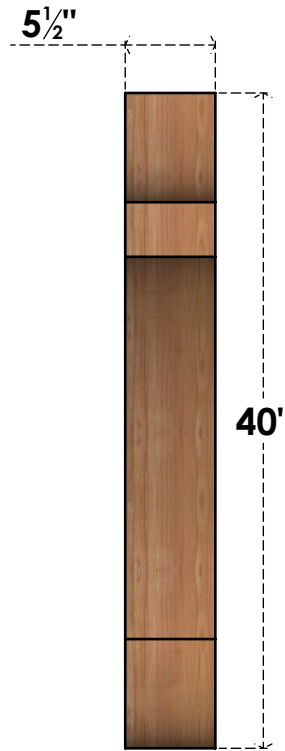

BRC06X34X40OLY00SWR

5 1/2"W X 34"D X 40"H OLYMPIC SMOOTH BRACE, WESTERN RED CEDAR

SIDE

FRONT

EKENA MILLWORK
 2300 WEST MAIN ST.
 CLARKSVILLE, TX 75426
 TOLL FREE: 866-607-0453
 WWW.EKENAMILLWORK.COM

NOTES

1. INSTALLATION TO BE COMPLETED IN ACCORDANCE WITH MANUFACTURER'S SPECIFICATIONS.
2. DRAWING MAY NOT BE TO SCALE
3. THIS DRAWING IS INTENDED FOR DESIGN AND PLANNING PURPOSES ONLY.
4. ALL INFORMATION CONTAINED HEREIN WAS CURRENT AT THE TIME OF DEVELOPMENT BUT MUST BE REVIEWED AND APPROVED BY THE PRODUCT MANUFACTURER TO BE CONSIDERED ACCURATE.
5. PRODUCTS ARE NOT KILN DRIED. THIS ITEM IS UNIQUE AND WILL CONTAIN THE NATURAL VARIATIONS THAT THE WOOD SPECIES OFFERS. THIS MAY RESULT IN VARIATIONS UP TO 1/4"