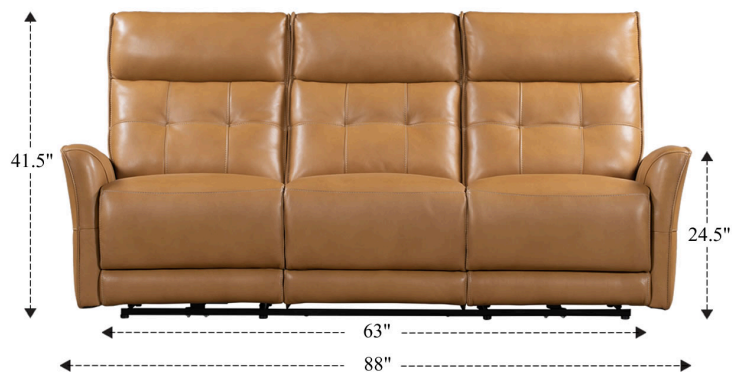

MGER#832PHZ-P25

Zero Gravity Power Reclining Sofa

Overall Dimensions	88" x 36" x 41.5"
Overall Width	88"
Overall Depth	36"
Overall Height	41.5"
Overall Weight	253 lbs.
Fully Reclined	70"
Distance from Wall	8"
Back of Seat to end of Chaise	43"
Leg Height <small>(Distance from Foot Rest to Floor in Full Recline)</small>	25"
Head Height <small>(Distance from Headrest to Floor in Full Recline)</small>	29"

Seat Width	21"
Seat Depth	21.5"
Seat Height	20"
Arm Width	6"
Arm Depth	22"
Arm Height	24.5"
Back Width	24"
Back Height	25"
Headrest Extended from Back	--

MGER#812PHZ-P25

Zero Gravity Power Recliner

Overall Dimensions	32.5" x 36" x 41.5"
Overall Width	32.5"
Overall Depth	36"
Overall Height	41.5"
Overall Weight	116 lbs.
Fully Reclined	70"
Distance from Wall	11"
Back of Seat to end of Chaise	43"
Leg Height <small>(Distance from Foot Rest to Floor in Full Recline)</small>	25"
Head Height <small>(Distance from Headrest to Floor in Full Recline)</small>	29"

Seat Width	21"
Seat Depth	21.5"
Seat Height	20"
Arm Width	6"
Arm Depth	22"
Arm Height	24.5"
Back Width	24"
Back Height	25"
Headrest Extended from Back	--