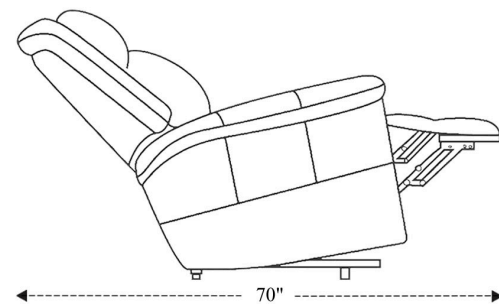

MGER#832PHZ-P25

Zero Gravity Power Reclining Sofa

Overall Dimensions	88" x 36" x 41.5"
Overall Width	88"
Overall Depth	36"
Overall Height	41.5"
Overall Weight	253 lbs.
Fully Reclined	70"
Distance from Wall	8"
Back of Seat to end of Chaise	43"
Leg Height <small>(Distance from Foot Rest to Floor in Full Recline)</small>	25"
Head Height <small>(Distance from Headrest to Floor in Full Recline)</small>	29"

Seat Width	21"
Seat Depth	21.5"
Seat Height	20"
Arm Width	6"
Arm Depth	22"
Arm Height	24.5"
Back Width	24"
Back Height	25"
Headrest Extended from Back	--

MGER#812PHZ-P25

Zero Gravity Power Recliner

Overall Dimensions	32.5" x 36" x 41.5"
Overall Width	32.5"
Overall Depth	36"
Overall Height	41.5"
Overall Weight	116 lbs.
Fully Reclined	70"
Distance from Wall	11"
Back of Seat to end of Chaise	43"
Leg Height <small>(Distance from Foot Rest to Floor in Full Recline)</small>	25"
Head Height <small>(Distance from Headrest to Floor in Full Recline)</small>	29"

Seat Width	21"
Seat Depth	21.5"
Seat Height	20"
Arm Width	6"
Arm Depth	22"
Arm Height	24.5"
Back Width	24"
Back Height	25"
Headrest Extended from Back	--