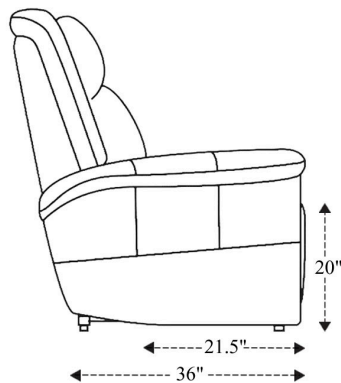

MGER#832PHZ-P25

Zero Gravity Power Reclining Sofa

Overall Dimensions	88" x 36" x 41.5"
Overall Width	88"
Overall Depth	36"
Overall Height	41.5"
Overall Weight	253 lbs.
Fully Reclined	70"
Distance from Wall	8"
Back of Seat to end of Chaise	43"
Leg Height <small>(Distance from Foot Rest to Floor in Full Recline)</small>	25"
Head Height <small>(Distance from Headrest to Floor in Full Recline)</small>	29"

Seat Width	21"
Seat Depth	21.5"
Seat Height	20"
Arm Width	6"
Arm Depth	22"
Arm Height	24.5"
Back Width	24"
Back Height	25"
Headrest Extended from Back	--

MGER#812PHZ-P25

Zero Gravity Power Recliner

Overall Dimensions	32.5" x 36" x 41.5"
Overall Width	32.5"
Overall Depth	36"
Overall Height	41.5"
Overall Weight	116 lbs.
Fully Reclined	70"
Distance from Wall	11"
Back of Seat to end of Chaise	43"
Leg Height <small>(Distance from Foot Rest to Floor in Full Recline)</small>	25"
Head Height <small>(Distance from Headrest to Floor in Full Recline)</small>	29"

Seat Width	21"
Seat Depth	21.5"
Seat Height	20"
Arm Width	6"
Arm Depth	22"
Arm Height	24.5"
Back Width	24"
Back Height	25"
Headrest Extended from Back	--