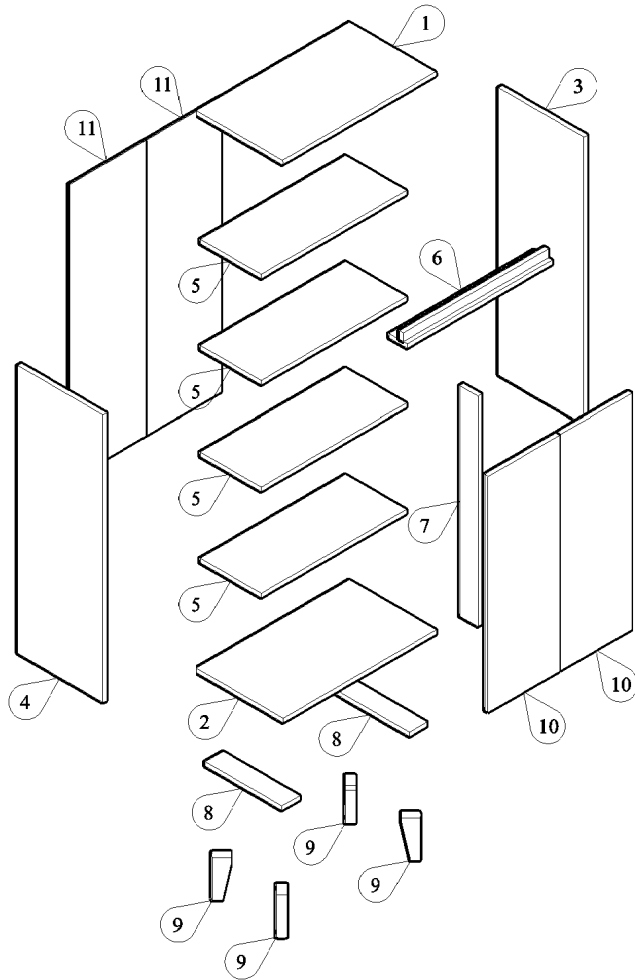

PANEL POSITION

	ACCESSORIES	QUANTITY
A	 MINIFIX M5 x 24MM	4 PCS
B	 MINIFIX CASING	4 PCS
C	 WOOD DOWEL M8 x 30MM	12 PCS
D	 IRON SHELF SUPPORT	20 PCS
E	 SCREW M7 x 40MM	8 PCS
F	 SCREW M4 x 38MM	8 PCS
G	 SCREW M4 x 28MM	13 PCS
H	 SCREW M6 x 50MM	4 PCS
I	 POWER PIN	35 PCS
J	 WHITE LEG PIN	4 PCS
K	 DRAWER SLIDE 12" SCREW M3.5 x 12MM	1 SET 12 PCS
L	 HINGES 7/8" SCREW M3.5 x 16MM	4 PCS 24 PCS
M	 PVC "H" RAIL	1 PC
N	 ALLEN KEY	1 PC
O	 NYLON CABLE (BLACK)	1 PC
P	 WALL PLUG	1 PC
Q	 WOSE	2 PCS
R	 SCREW M3.5 x 16MM	1 PC
S	 BUFFER	2 PCS

## STEP 1