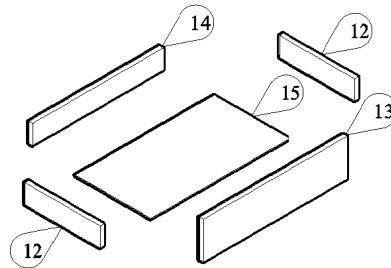

PANEL POSITION

	ACCESSORIES	QUANTITY
A	 MINIFIX M5 x 24MM	4 PCS
B	 MINIFIX CASING	4 PCS
C	 WOOD DOWEL M8 x 30MM	12 PCS
D	 IRON SHELF SUPPORT	20 PCS
E	 SCREW M7 x 40MM	8 PCS
F	 SCREW M4 x 38MM	8 PCS
G	 SCREW M4 x 28MM	13 PCS
H	 SCREW M6 x 50MM	4 PCS
I	 POWER PIN	35 PCS
J	 WHITE LEG PIN	4 PCS
K	 DRAWER SLIDE 12" SCREW M3.5 x 12MM	1 SET 12 PCS
L	 HINGES 7/8" SCREW M3.5 x 16MM	4 PCS 24 PCS
M	 PVC "H" RAIL	1 PC
N	 ALLEN KEY	1 PC
O	 NYLON CABLE (BLACK)	1 PC
P	 WALL PLUG	1 PC
Q	 WOSE	2 PCS
R	 SCREW M3.5 x 16MM	1 PC
S	 BUFFER	2 PCS