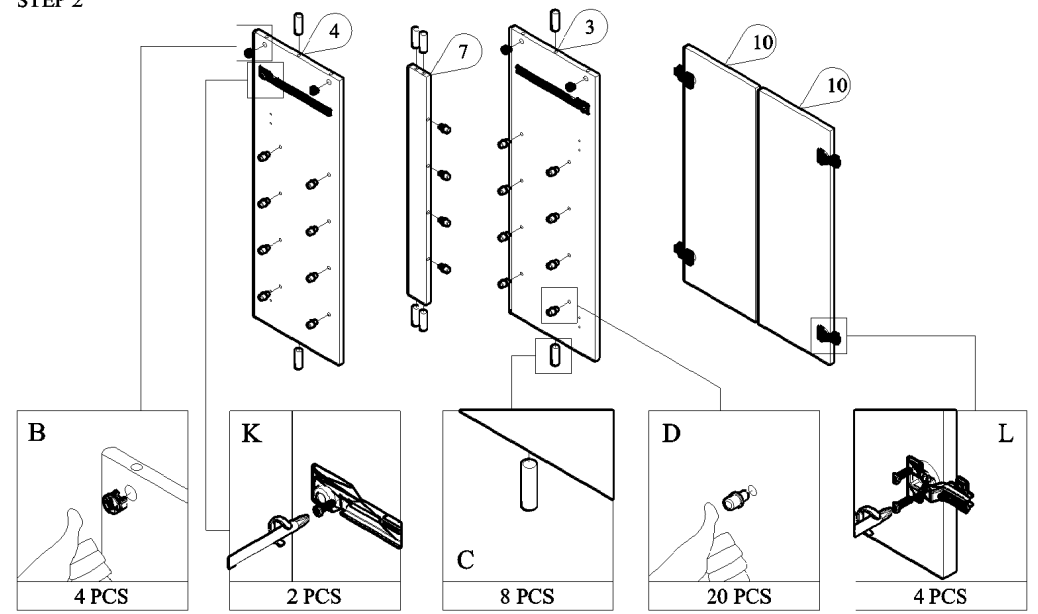

START ASSEMBLY

STEP 1

STEP 2

STEP 3

STEP 4