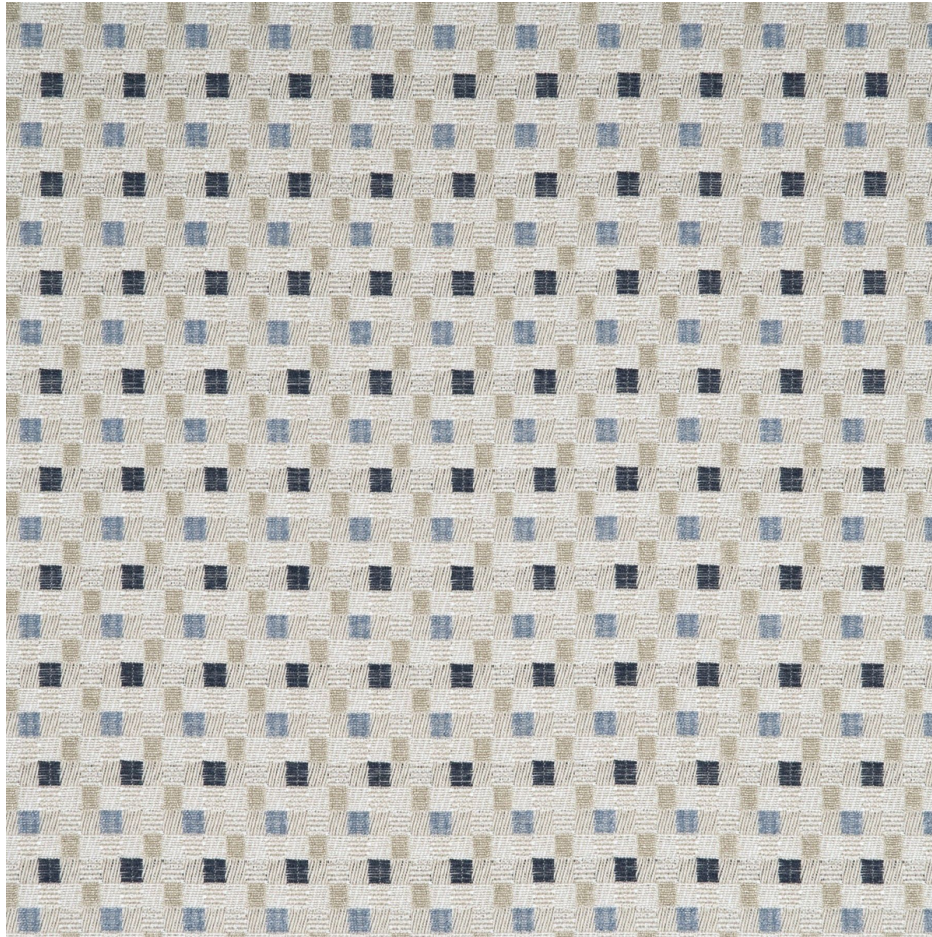

Skane - Ivory/Stone/Grey
SKU: PF50347.3.0

LEE JOFA

SKU: **PF50347.3.0**

Repeat UOM: **cm cm (0 in)**

Horizontal Repeat: **2 cm (0.79 in)**

Type: **Weave**

End Use: **Multipurpose**

Width: **137 cm (53.94 in)**

Vertical Repeat: **2 cm (0.79 in)**

Brand: **Baker Lifestyle**

Railroaded: **No**

Composition: **Viscose - 63%, Cotton - 37%**