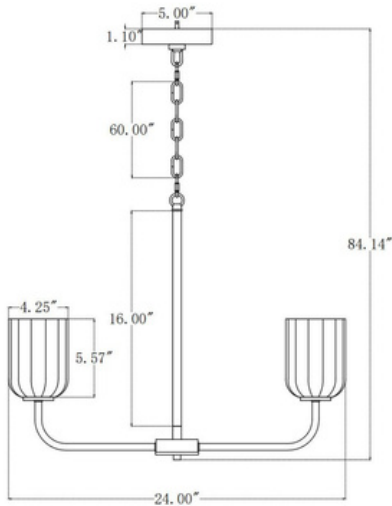

3018-MBK

Parkmont

Fixture Attributes

Category: Interior Chandelier

Finish: Matte Black

Body: Steel

Shade Finish: Etched Opal Reeded

Overall Size: 24"x24"x84.14"

Rod/Chain Length: 60"

Max. Height from Ceiling: 84.14"

Min. Height from Ceiling: 24.14"

Weight of fixture: 9.26 LBS

Certifications/Qualifications: UL / cUL

Smart SkyPlug Compatible: N/A

Warranty: www.skyplug.com/warranty

Number of bulbs: 5

Max Wattage/Range: 60W

Voltage: 120

Socket Type: E26 MED BASE

Mounting / Installations

 Plug-in Mounting System

Lead Wire Length: 87"

Wire Type: SPT-1 105°C