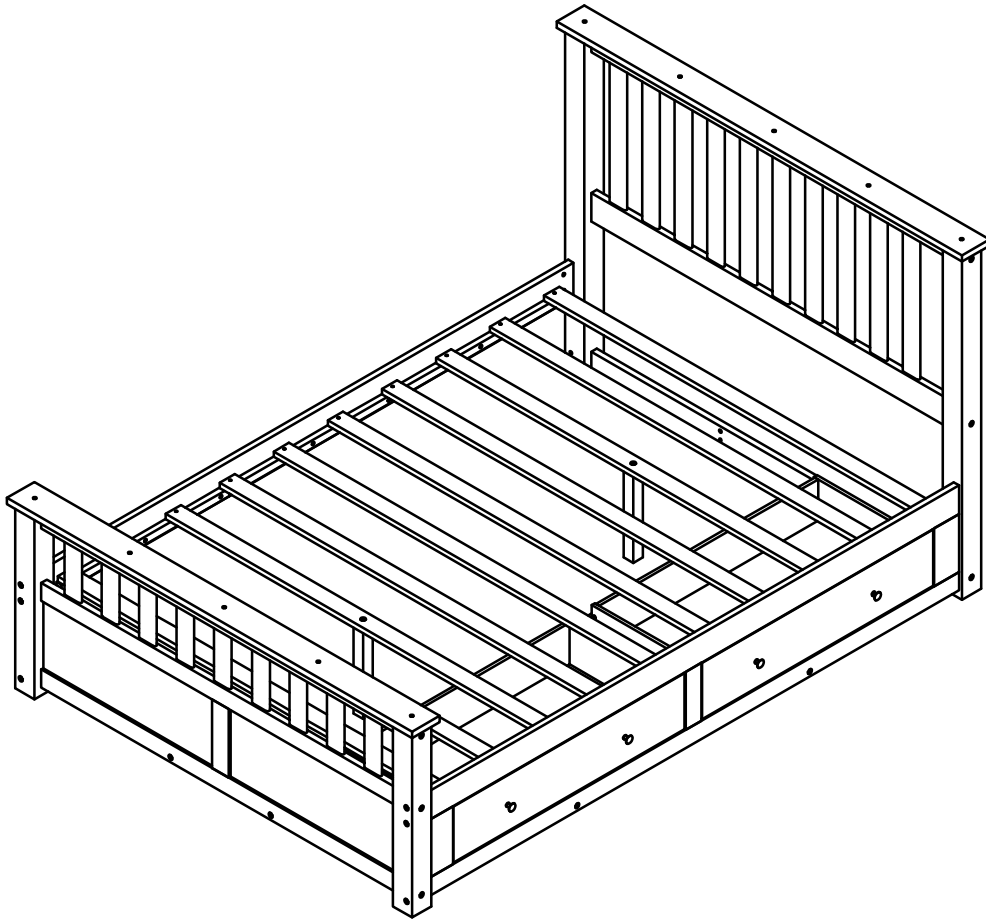

ASSEMBLY INSTRUCTION

SKU CODE: (WF297094-WF297095)

OPTION 1:

OPTION 2:

ASSEMBLY INSTRUCTION

Part List & Hardware List (Box 1-WF297094)

A2

Leg- 1pc

A3

Leg- 1pc

A4

Frame- 1pc

A5

Leg- 1pc

A6

Leg- 1pc