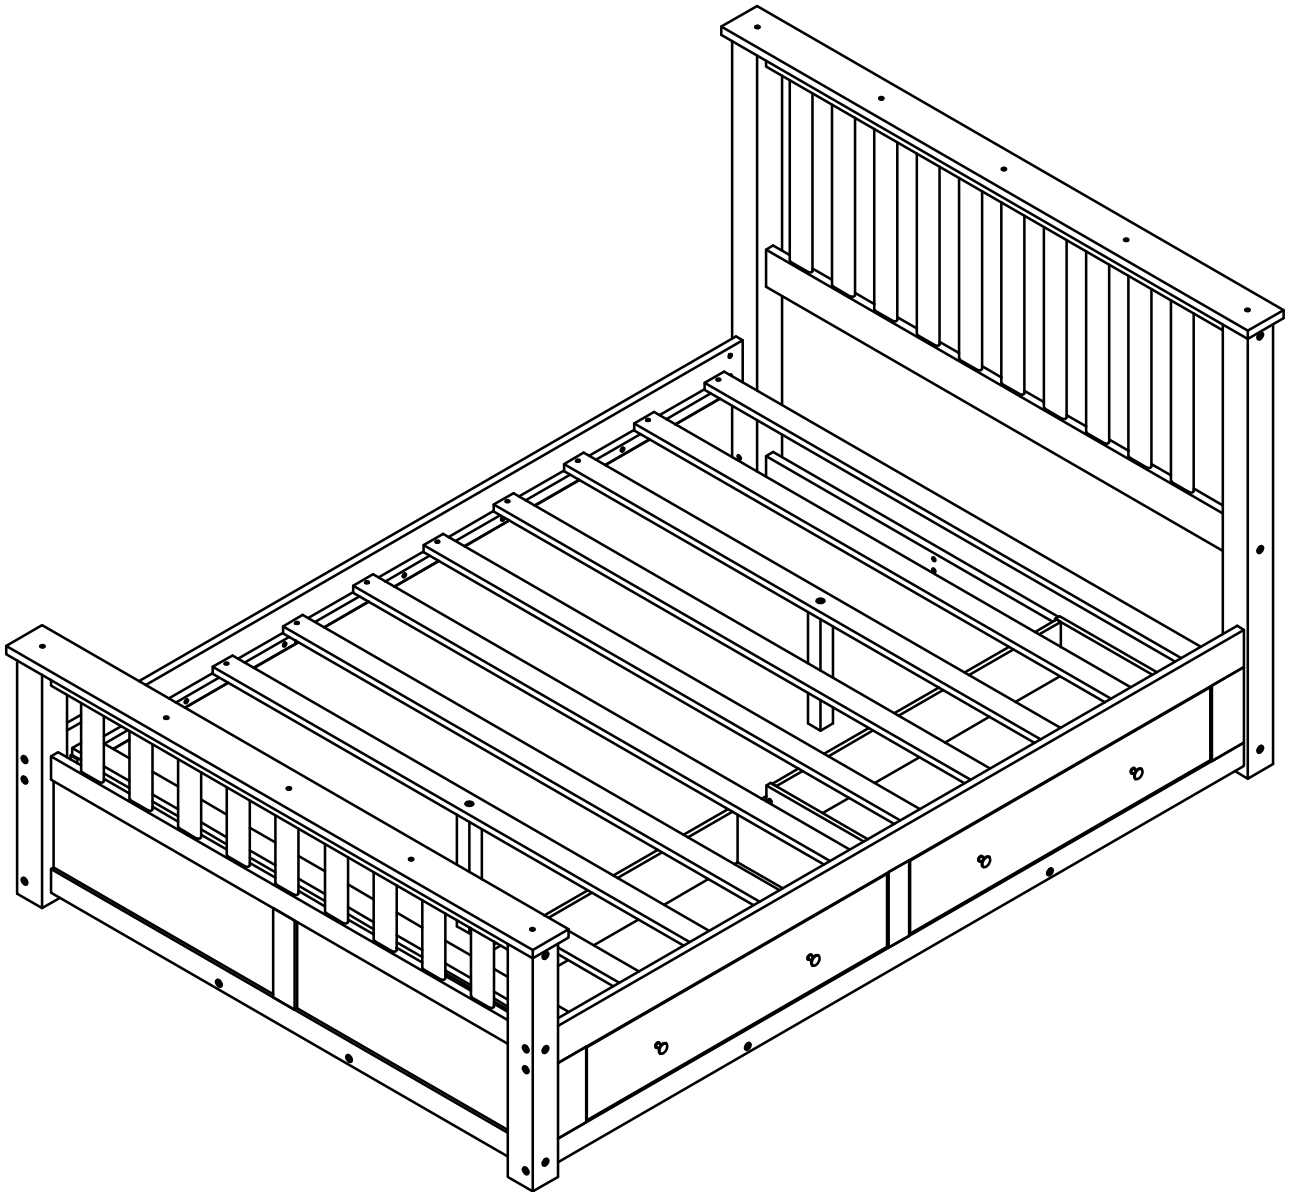

ASSEMBLY INSTRUCTION

SKU CODE: (WF297094-WF297095)

OPTION 1:

OPTION 2:

ASSEMBLY INSTRUCTION

Part List & Hardware List (Box 1-WF297094)

A2

Leg- 1pc

A3

Leg- 1pc

A4

Frame- 1pc

A5

Leg- 1pc

A6

Leg- 1pc