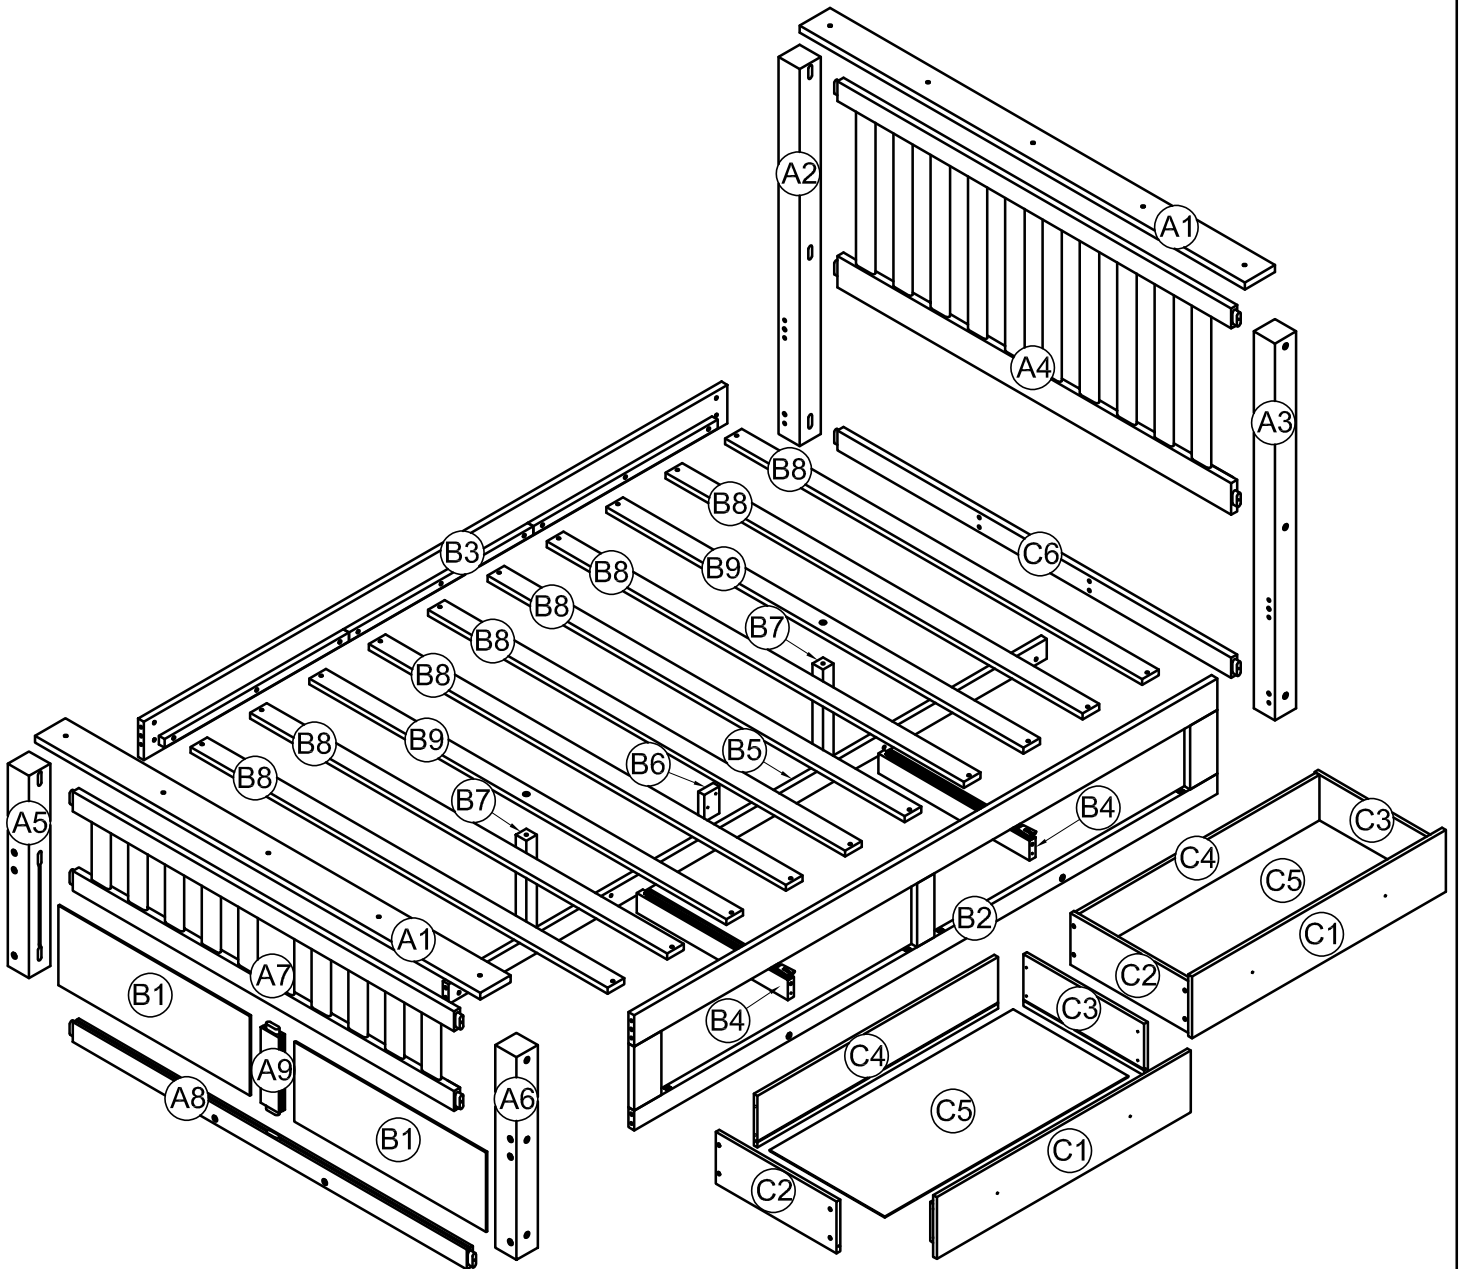

ASSEMBLY INSTRUCTION

SKU CODE: (WF297094-WF297095)

OPTION 1:

OPTION 2:

ASSEMBLY INSTRUCTION

Part List & Hardware List (Box 1-WF297094)

A2

Leg- 1pc

A3

Leg- 1pc

A4

Frame- 1pc

A5

Leg- 1pc

A6

Leg- 1pc