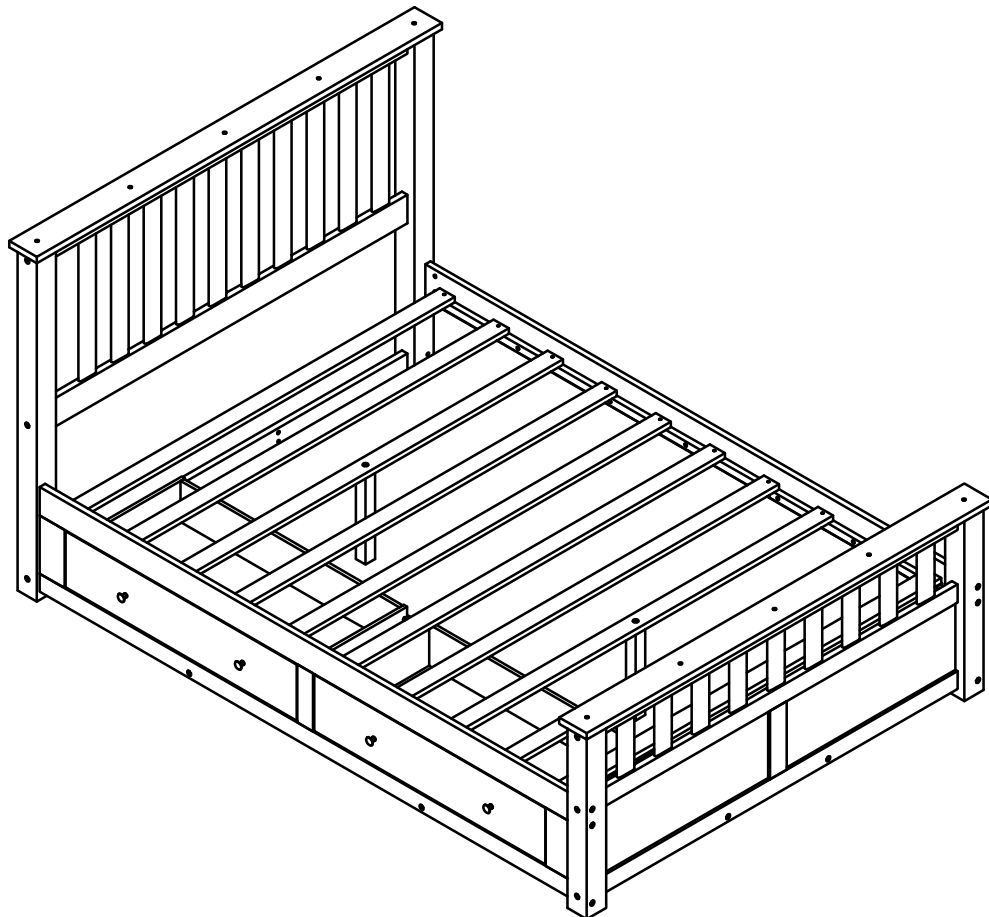

ASSEMBLY INSTRUCTION

SKU CODE: (WF297094-WF297095)

OPTION 1:

OPTION 2:

ASSEMBLY INSTRUCTION

Part List & Hardware List (Box 1-WF297094)

A2

Leg- 1pc

A3

Leg- 1pc

A4

Frame- 1pc

A5

Leg- 1pc

A6

Leg- 1pc