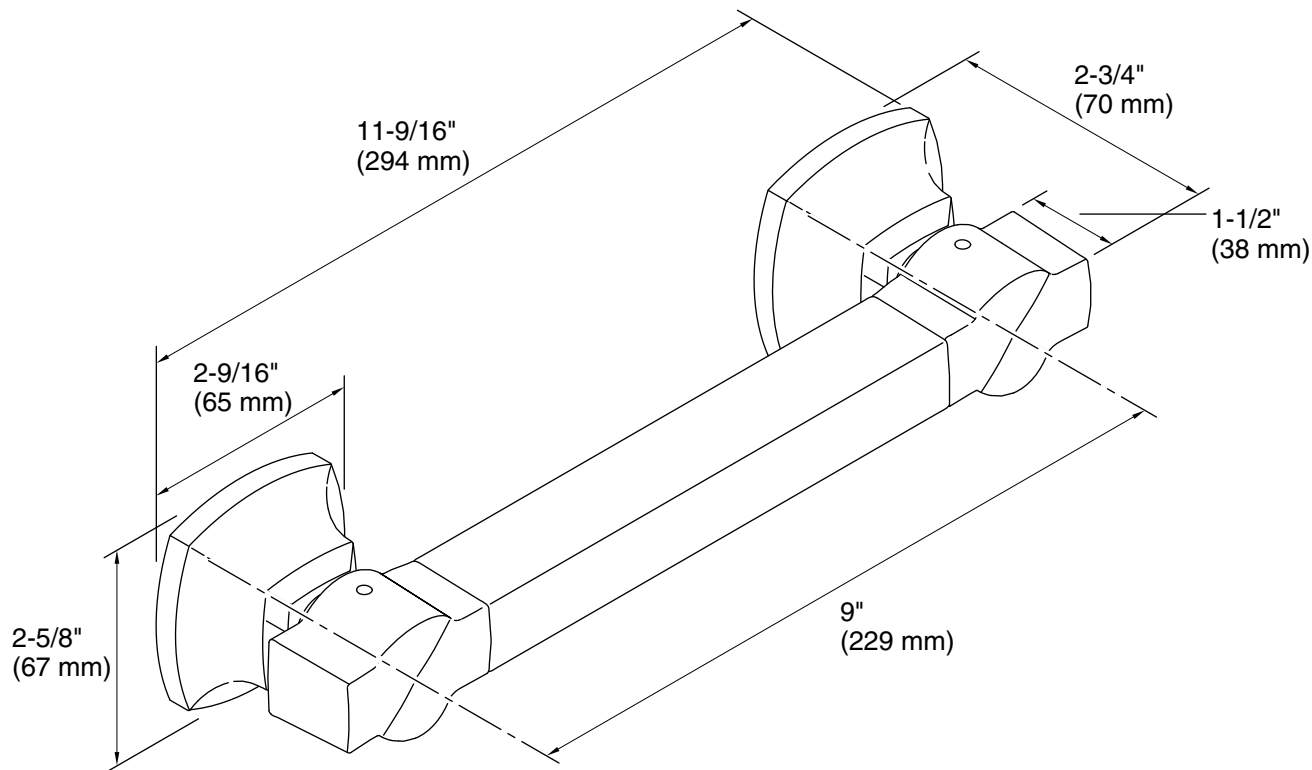

Technical Information

All product dimensions are nominal.

Material: Metal

Notes

Measure your actual product for roughing-in details.

WARNING: Risk of personal injury. The wall plates on the grab bar must be mounted to a brace between the wall studs. This will ensure that the weight of the user is adequately supported.