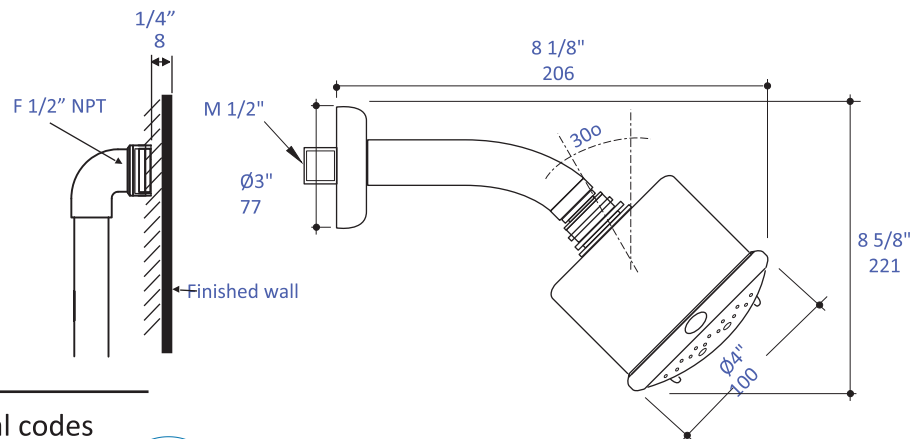

Features:

- Wall-mount tilting round shower head
- Includes arm and flange
- Three function variable spray
- Easy-clean rubber nozzles
- Outfitted with a 1.75GPM flow regulator, with backflow prevention, Max. flow rate: 1.8GPM

Finish Options:

- CR - Polished Chrome

Codes + Standards:

- Meets and exceeds applicable national codes
- Meets Cal-green requirement
- Complies with CEC standard

Recommended Accessories:

- Item #15PB1.L.R: Built-in pressure balancing mixer with lever handle and round backplate

LACAVA reserves the right to revise any dimension or information on this sheet without notice. Dimensions are nominal and may vary within an industry accepted tolerance of 1/4". Drawings provided herein are meant to give the user an idea of the product and are not made to scale. Location of plumbing is meant for reference, your specific application may vary.
Revised: 4/14/2022