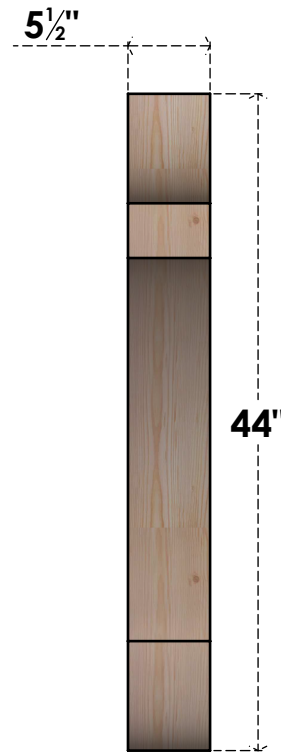

BRC06X44X44OLY00SDF

5 1/2"W X 44"D X 44"H OLYMPIC SMOOTH BRACE, DOUGLAS FIR

SIDE

FRONT

EKENA MILLWORK
 2300 WEST MAIN ST.
 CLARKSVILLE, TX 75426
 TOLL FREE: 866-607-0453
 WWW.EKENAMILLWORK.COM

NOTES

1. INSTALLATION TO BE COMPLETED IN ACCORDANCE WITH MANUFACTURER'S SPECIFICATIONS.
2. DRAWING MAY NOT BE TO SCALE
3. THIS DRAWING IS INTENDED FOR DESIGN AND PLANNING PURPOSES ONLY.
4. ALL INFORMATION CONTAINED HEREIN WAS CURRENT AT THE TIME OF DEVELOPMENT BUT MUST BE REVIEWED AND APPROVED BY THE PRODUCT MANUFACTURER TO BE CONSIDERED ACCURATE.
5. PRODUCTS ARE NOT KILN DRIED. THIS ITEM IS UNIQUE AND WILL CONTAIN THE NATURAL VARIATIONS THAT THE WOOD SPECIES OFFERS. THIS MAY RESULT IN VARIATIONS UP TO 1/4"