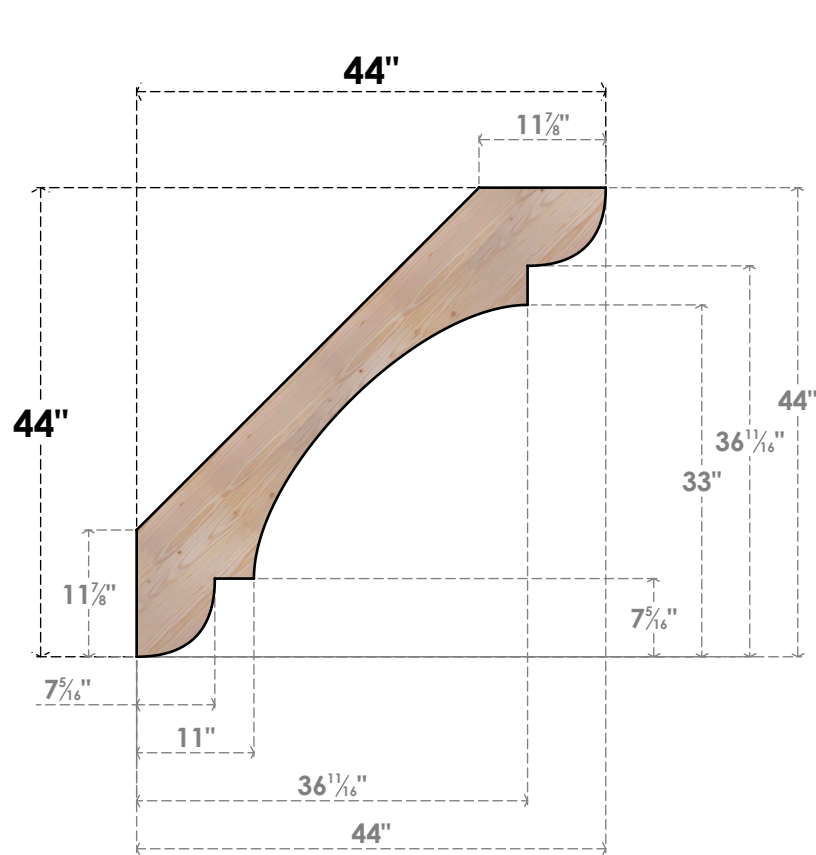

BRC06X44X44OLY00SDF

5 1/2"W X 44"D X 44"H OLYMPIC SMOOTH BRACE, DOUGLAS FIR

SIDE

FRONT

EKENA MILLWORK
 2300 WEST MAIN ST.
 CLARKSVILLE, TX 75426
 TOLL FREE: 866-607-0453
 WWW.EKENAMILLWORK.COM

NOTES

1. INSTALLATION TO BE COMPLETED IN ACCORDANCE WITH MANUFACTURER'S SPECIFICATIONS.
2. DRAWING MAY NOT BE TO SCALE
3. THIS DRAWING IS INTENDED FOR DESIGN AND PLANNING PURPOSES ONLY.
4. ALL INFORMATION CONTAINED HEREIN WAS CURRENT AT THE TIME OF DEVELOPMENT BUT MUST BE REVIEWED AND APPROVED BY THE PRODUCT MANUFACTURER TO BE CONSIDERED ACCURATE.
5. PRODUCTS ARE NOT KILN DRIED. THIS ITEM IS UNIQUE AND WILL CONTAIN THE NATURAL VARIATIONS THAT THE WOOD SPECIES OFFERS. THIS MAY RESULT IN VARIATIONS UP TO 1/4"