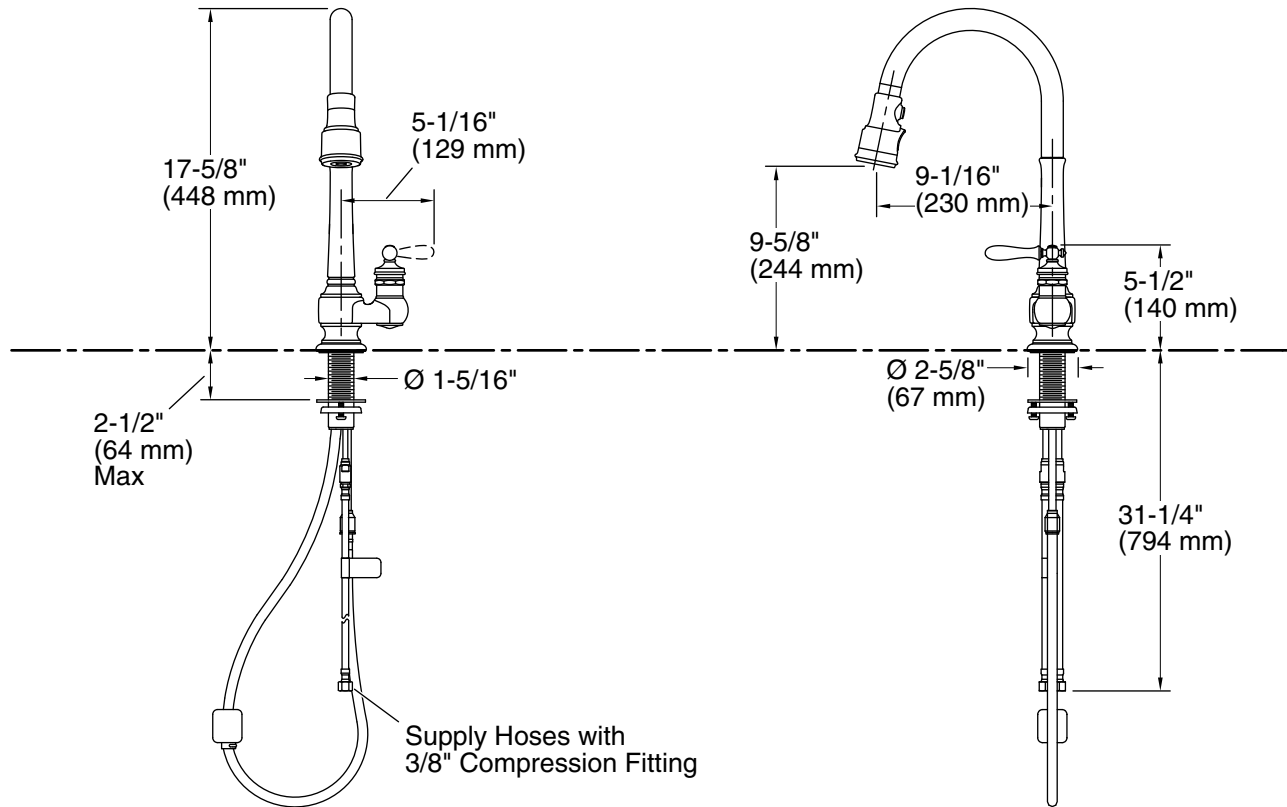

Adapters, Rough-in and Extension Kits

1012715 Range: 3-1/4" (83 mm) -
5-3/8" (137 mm)

Recommended Products/Accessories

1167289
K-99272 Three-Hole Kitchen Faucet Escutcheon
K-23723 Faucet cleaner

ADA

CSA B651

Technical Information

All product dimensions are nominal.

Notes

Install this product according to the installation guide.

ADA complaint for faucet handles only.

ADA, CSA B651 compliant when installed to the specific requirements of these regulations.