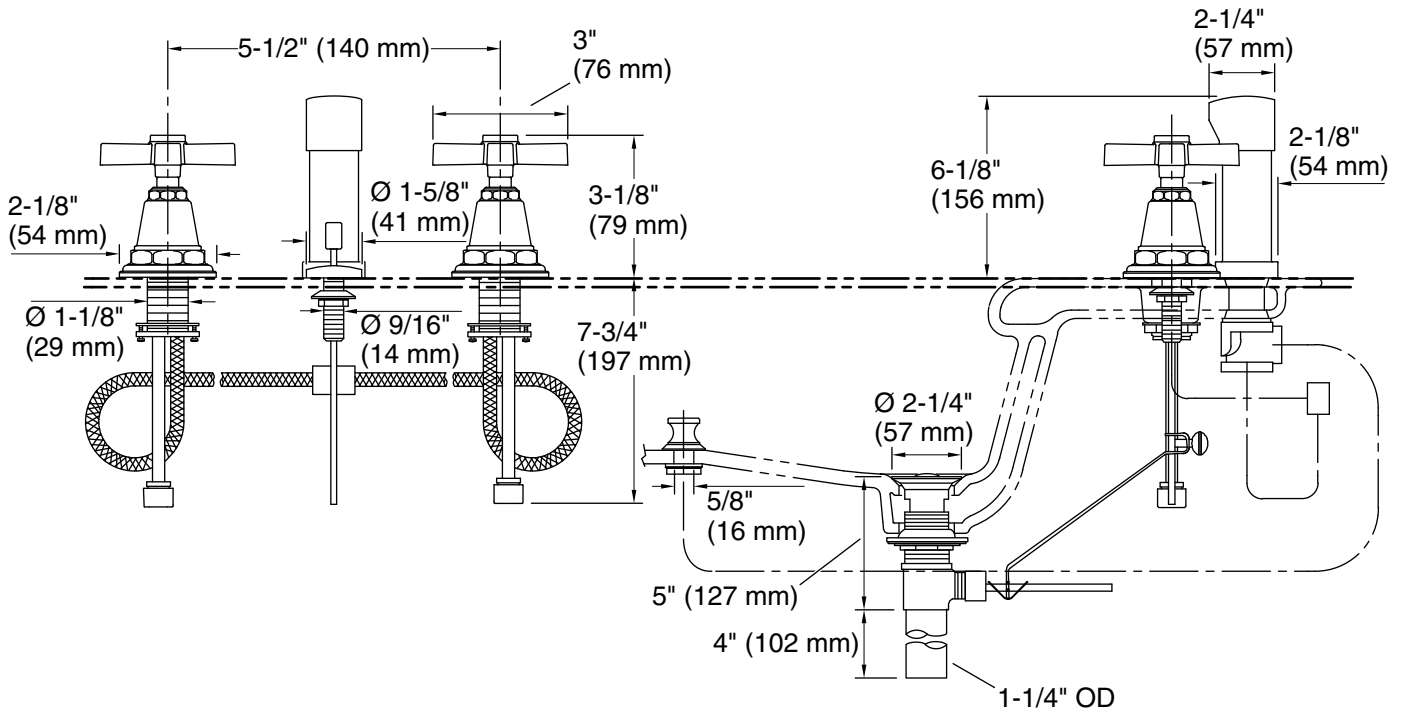

Features

- Flexible connections for easy installation.
- Pop-up drain with lift rod and tailpiece.
- Vertical spray.
- Fixture-mount transfer valve/vacuum breaker.
- Available with grooved cross handles.
- Quarter-turn washerless ceramic disc valves.

Material

- Metal construction.
- Brass valve bodies.

Recommended Products/Accessories

- K-23726 Drain treatment
- K-23723 Faucet cleaner

Codes/Standards

ASME A112.18.1/CSA B125.1
ASSE 1001

KOHLER® Faucet Lifetime Limited Warranty

Technical Information

All product dimensions are nominal.

Notes

Install this product according to the installation instructions.