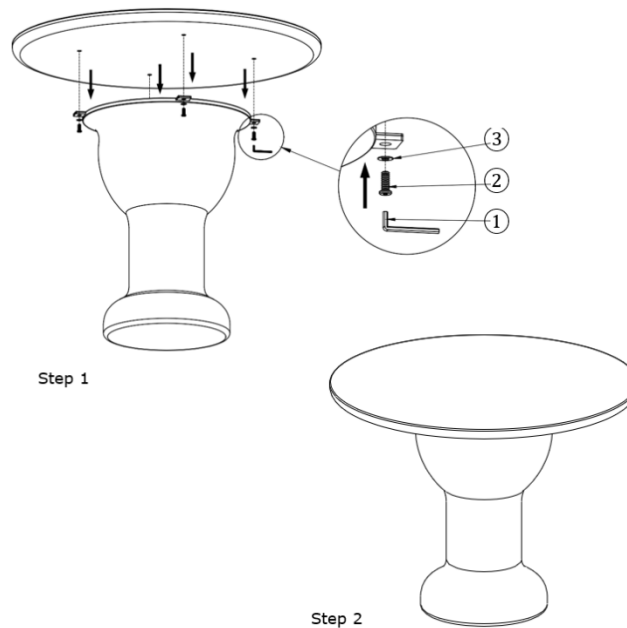

MOE'S

h o m e c o l l e c t i o n

ASSEMBLY INSTRUCTIONS.

MAGNOLIA OUTDOOR CAFÉ TABLE CREAM TOP

MAGNOLIA OUTDOOR CAFÉ TABLE CREAM BASE

SC-1003-05-A

SC-1003-05-B

PART AND HARDWARE.

Hardware List			
No	Description	Figure	Q'TY
1	Allen key M4		1
2	Hexagon Bolt M8x20		4
3	Washer M8x16x1.5		4
Parts List			
4			1
5			1

NOTE.

Thank you for purchasing this quality product! Be sure to check all packing material carefully for small part that may have come loose inside the carton during shipping.