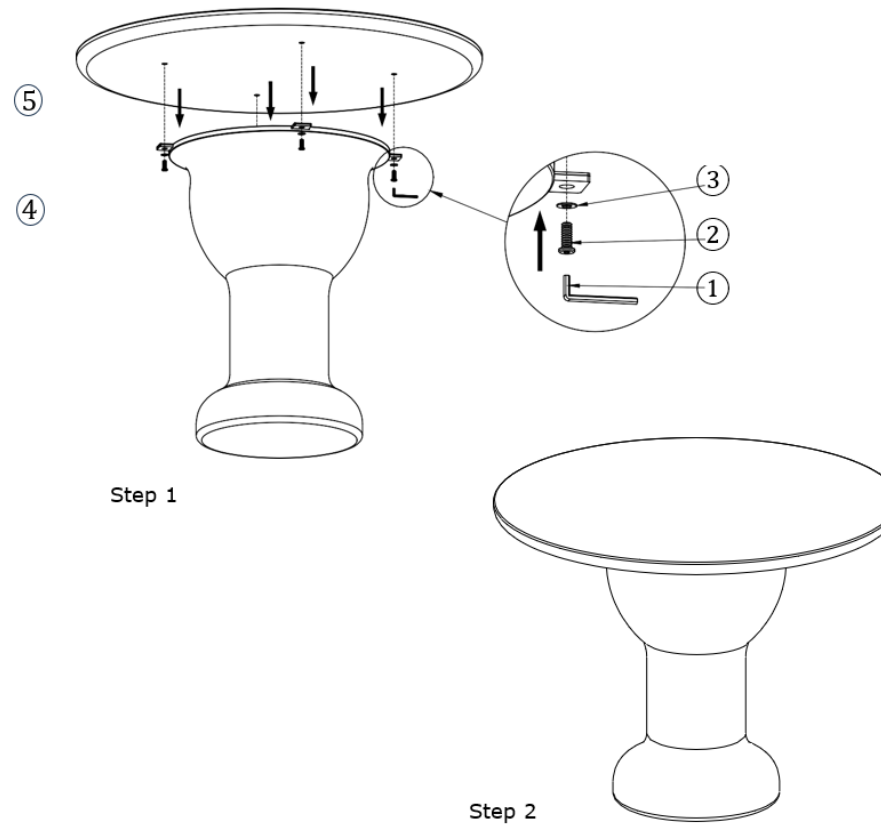

MOE'S

h o m e c o l l e c t i o n

ASSEMBLY INSTRUCTIONS.

MAGNOLIA OUTDOOR CAFÉ TABLE CREAM TOP

MAGNOLIA OUTDOOR CAFÉ TABLE CREAM BASE

SC-1003-05-A

SC-1003-05-B

PART AND HARDWARE.

Hardware List			
No	Description	Figure	Q'TY
1	Allen key M4		1
2	Hexagon Bolt M8x20		4
3	Washer M8x16x1.5		4
Parts List			
4			1
5			1

NOTE.

Thank you for purchasing this quality product! Be sure to check all packing material carefully for small part that may have come loose inside the carton during shipping.