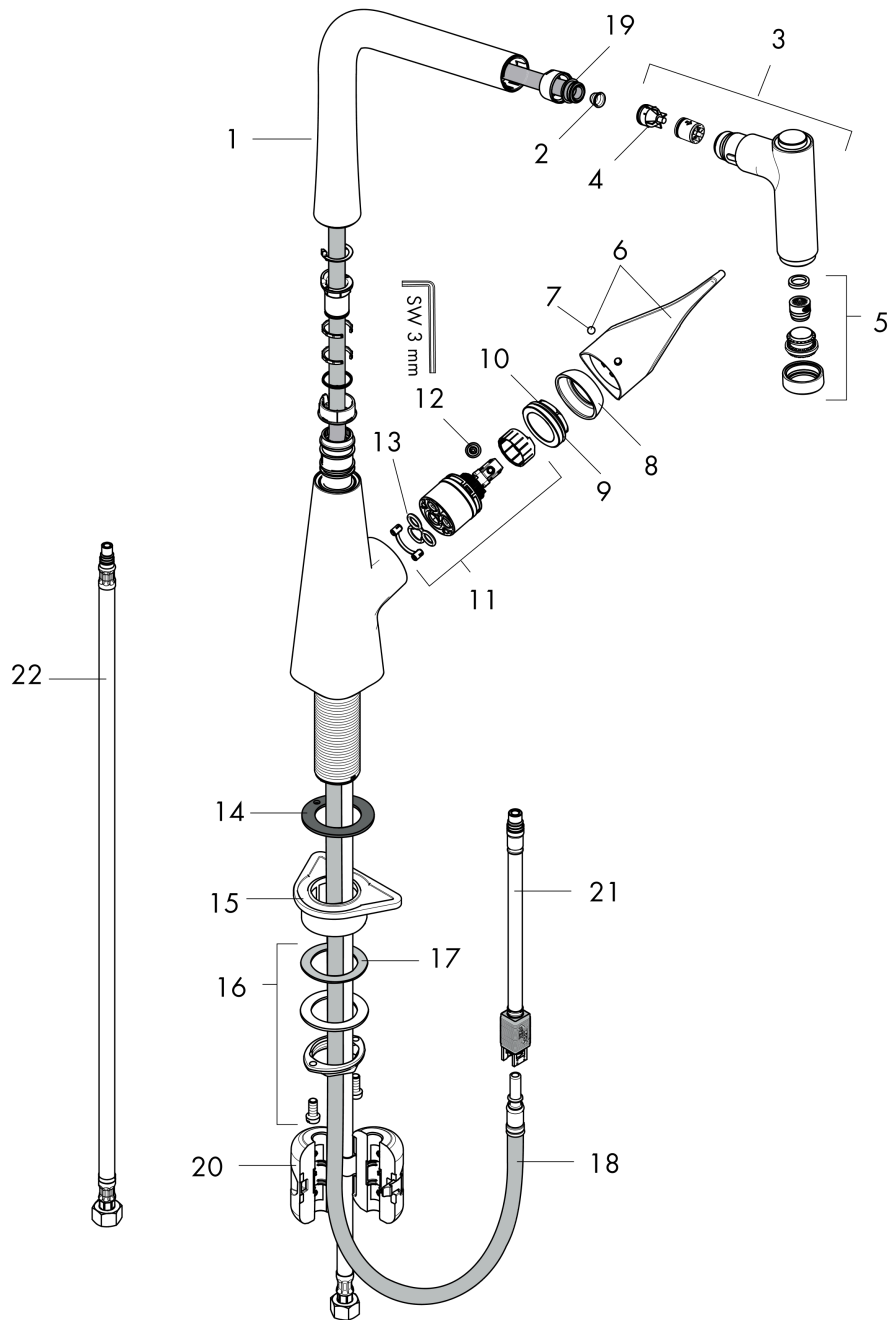

Metris
HighArc Kitchen Faucet, 2-Spray Pull-Out, 1.75 GPM
 Finishes : **chrome** Part no. : **14820001**

Description

Features

- Swivel range 110° / 150°
- Laminar spray, needle spray
- Locking spray diverter (reverts to default spray mode upon valve closing)
- MagFit magnetic sprayhead docking
- deck mounted
- Flow: 1.75 GPM (6.6 L/Min)
- Ceramic cartridge
- 3/8" connections
- Integrated double backflow prevention

Item details

List Price \$ 831.00

Technology

Compliance

Product image

Scale drawing

Metris
HighArc Kitchen Faucet, 2-Spray Pull-Out, 1.75 GPM
 Finishes : **chrome** Part no. : **14820001**

Exploded drawing

Year of production: >05/21

Metris

HighArc Kitchen Faucet, 2-Spray Pull-Out, 1.75 GPM

Finishes : **chrome** Part no. : **14820001**

Spare parts list

Year of production: >05/21

Pos.	Description	Part no.	Price	PU
1	spout cpl.	98491000	-	1
2	filter	97735000	-	1
3	handspray	98492001	-	1
4	non return valve	93218000	-	1
5	spray former	92183000	-	1
6	handle	98455000	-	1
7	screw cover	96338000	-	1
8	flange	95498000	-	1
9	nut	97209000	-	1
10	O-Ring 32x2	98193000	-	1
11	cartridge, assy	92730000	-	1
12	locking screw for handle	95140000	-	1
13	seal	95008000	-	1
14	seal	92582000	-	1
15	support	97523000	-	1
16	fixing set (Ø 34)	95049000	-	1
17	lever collar	97548000	-	1
18	hose 1,50 m	88624000	-	1
19	O-ring 11x2	98127000	-	1
20	weight	92500000	-	1
21	connection hose 600 mm M10x1	95561000	-	1
22	connection hose 35½" M8x0,75 3/8"	96316001	-	1