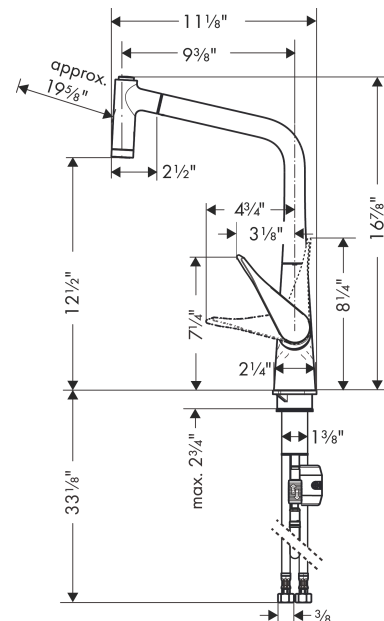

Metris
HighArc Kitchen Faucet, 2-Spray Pull-Out, 1.75 GPM
 Finishes : **chrome** Part no. : **14820001**

Description

Features

- Swivel range 110° / 150°
- Laminar spray, needle spray
- Locking spray diverter (reverts to default spray mode upon valve closing)
- MagFit magnetic sprayhead docking
- deck mounted
- Flow: 1.75 GPM (6.6 L/Min)
- Ceramic cartridge
- 3/8" connections
- Integrated double backflow prevention

Item details

List Price \$ 831.00

Technology

Compliance

Product image

Scale drawing

Metris
HighArc Kitchen Faucet, 2-Spray Pull-Out, 1.75 GPM
 Finishes : **chrome** Part no. : **14820001**

Exploded drawing

Year of production: >05/21

Metris

HighArc Kitchen Faucet, 2-Spray Pull-Out, 1.75 GPM

Finishes : **chrome** Part no. : **14820001**

Spare parts list

Year of production: >05/21

Pos.	Description	Part no.	Price	PU
1	spout cpl.	98491000	-	1
2	filter	97735000	-	1
3	handspray	98492001	-	1
4	non return valve	93218000	-	1
5	spray former	92183000	-	1
6	handle	98455000	-	1
7	screw cover	96338000	-	1
8	flange	95498000	-	1
9	nut	97209000	-	1
10	O-Ring 32x2	98193000	-	1
11	cartridge, assy	92730000	-	1
12	locking screw for handle	95140000	-	1
13	seal	95008000	-	1
14	seal	92582000	-	1
15	support	97523000	-	1
16	fixing set (Ø 34)	95049000	-	1
17	lever collar	97548000	-	1
18	hose 1,50 m	88624000	-	1
19	O-ring 11x2	98127000	-	1
20	weight	92500000	-	1
21	connection hose 600 mm M10x1	95561000	-	1
22	connection hose 35½" M8x0,75 3/8"	96316001	-	1