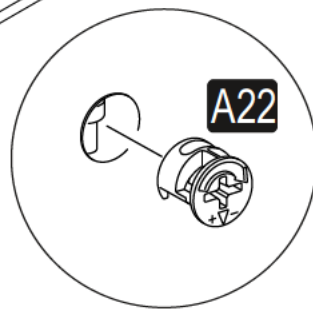

ATTENTION !!

Minifix is the main connection material used in products. Before starting assembly, please check the drawings below.

ACCESSORY LIST

A23 Minifix M8  40x	A22 Minifix G18  40x	A04 KVLV  31x	C01 DM  6x	C04 MA  6x
A91  1x	A57 rnk1  30mm 5x	A34 3,5x25  15x	A18 3,5x18  24x	A48 AC  20x
			A06 18 mm  RNK1 40x	V51 CRT  3x

GENERAL VIEW

1

2

4

3

4

5

6