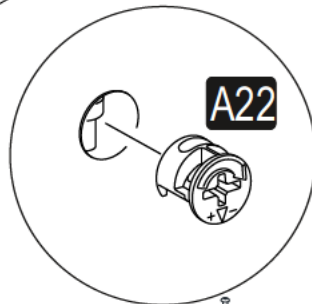

ATTENTION !!

Minifix is the main connection material used in products. Before starting assembly, please check the drawings below.

ACCESSORY LIST

A23 Minifix M8  40x	A22 Minifix G18  40x	A04 KVLV  31x	C01 DM  6x	C04 MA  6x
A91  1x	A57 rnk1  30mm 5x	A34 3,5x25  15x	A18 3,5x18  24x	A48 AC  20x
			A06 18 mm  RNK1 40x	V51 CRT  3x

GENERAL VIEW

1

2

4

3

4

5

6